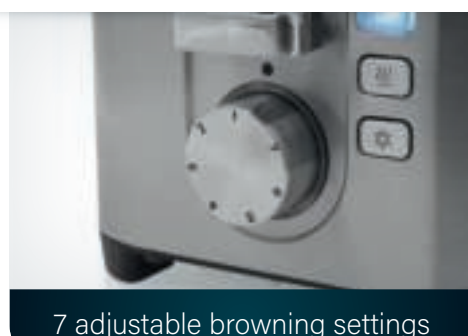

Double long-slot toaster for four slices