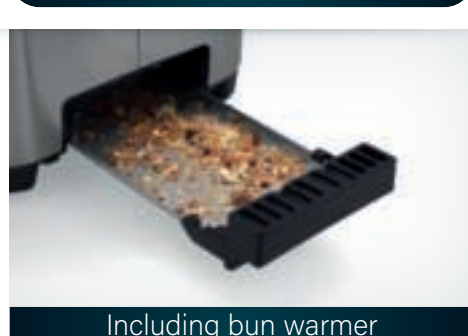

7 adjustable browning settings

Including bun warmer and crumb tray