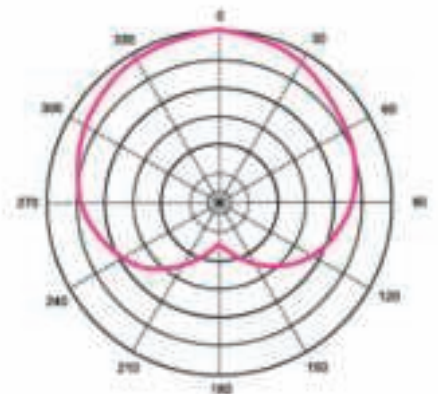

Microphone type:	Dynamic
Output connections:	XLR (3-pin)
Frequency Response :	50Hz - 13 KHz
Sensitivity:	-52dB (+/-2dB)(0dB=1V/Pa at 1kHz)
Load Impedance:	≥400Ω±30%

This product is subject to the European Waste Electrical and Elec-tronic Equipment Directive (WEEE) in its currently valid version. Do not dispose of your old device with your normal household waste. Dispose of this product through an approved waste disposal firm or through your local waste facility. Comply with the rules and regulations that apply in your country. If in doubt, consult your local waste disposal facility.