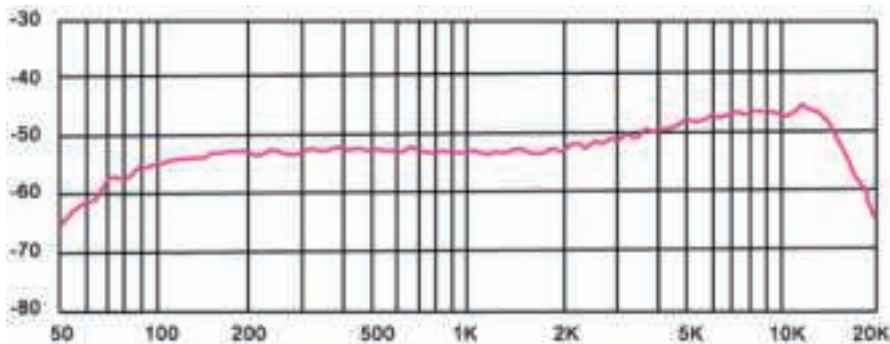

Microphone type:	Dynamic
Output connections:	XLR (3-pin)
Frequency Response :	50Hz - 13 KHz
Sensitivity:	-52dB (+/-2dB)(0dB=1V/Pa at 1kHz)
Load Impedance:	≥400Ω±30%

This product is subject to the European Waste Electrical and Elec-tronic Equipment Directive (WEEE) in its currently valid version. Do not dispose of your old device with your normal household waste. Dispose of this product through an approved waste disposal firm or through your local waste facility. Comply with the rules and regulations that apply in your country. If in doubt, consult your local waste disposal facility.