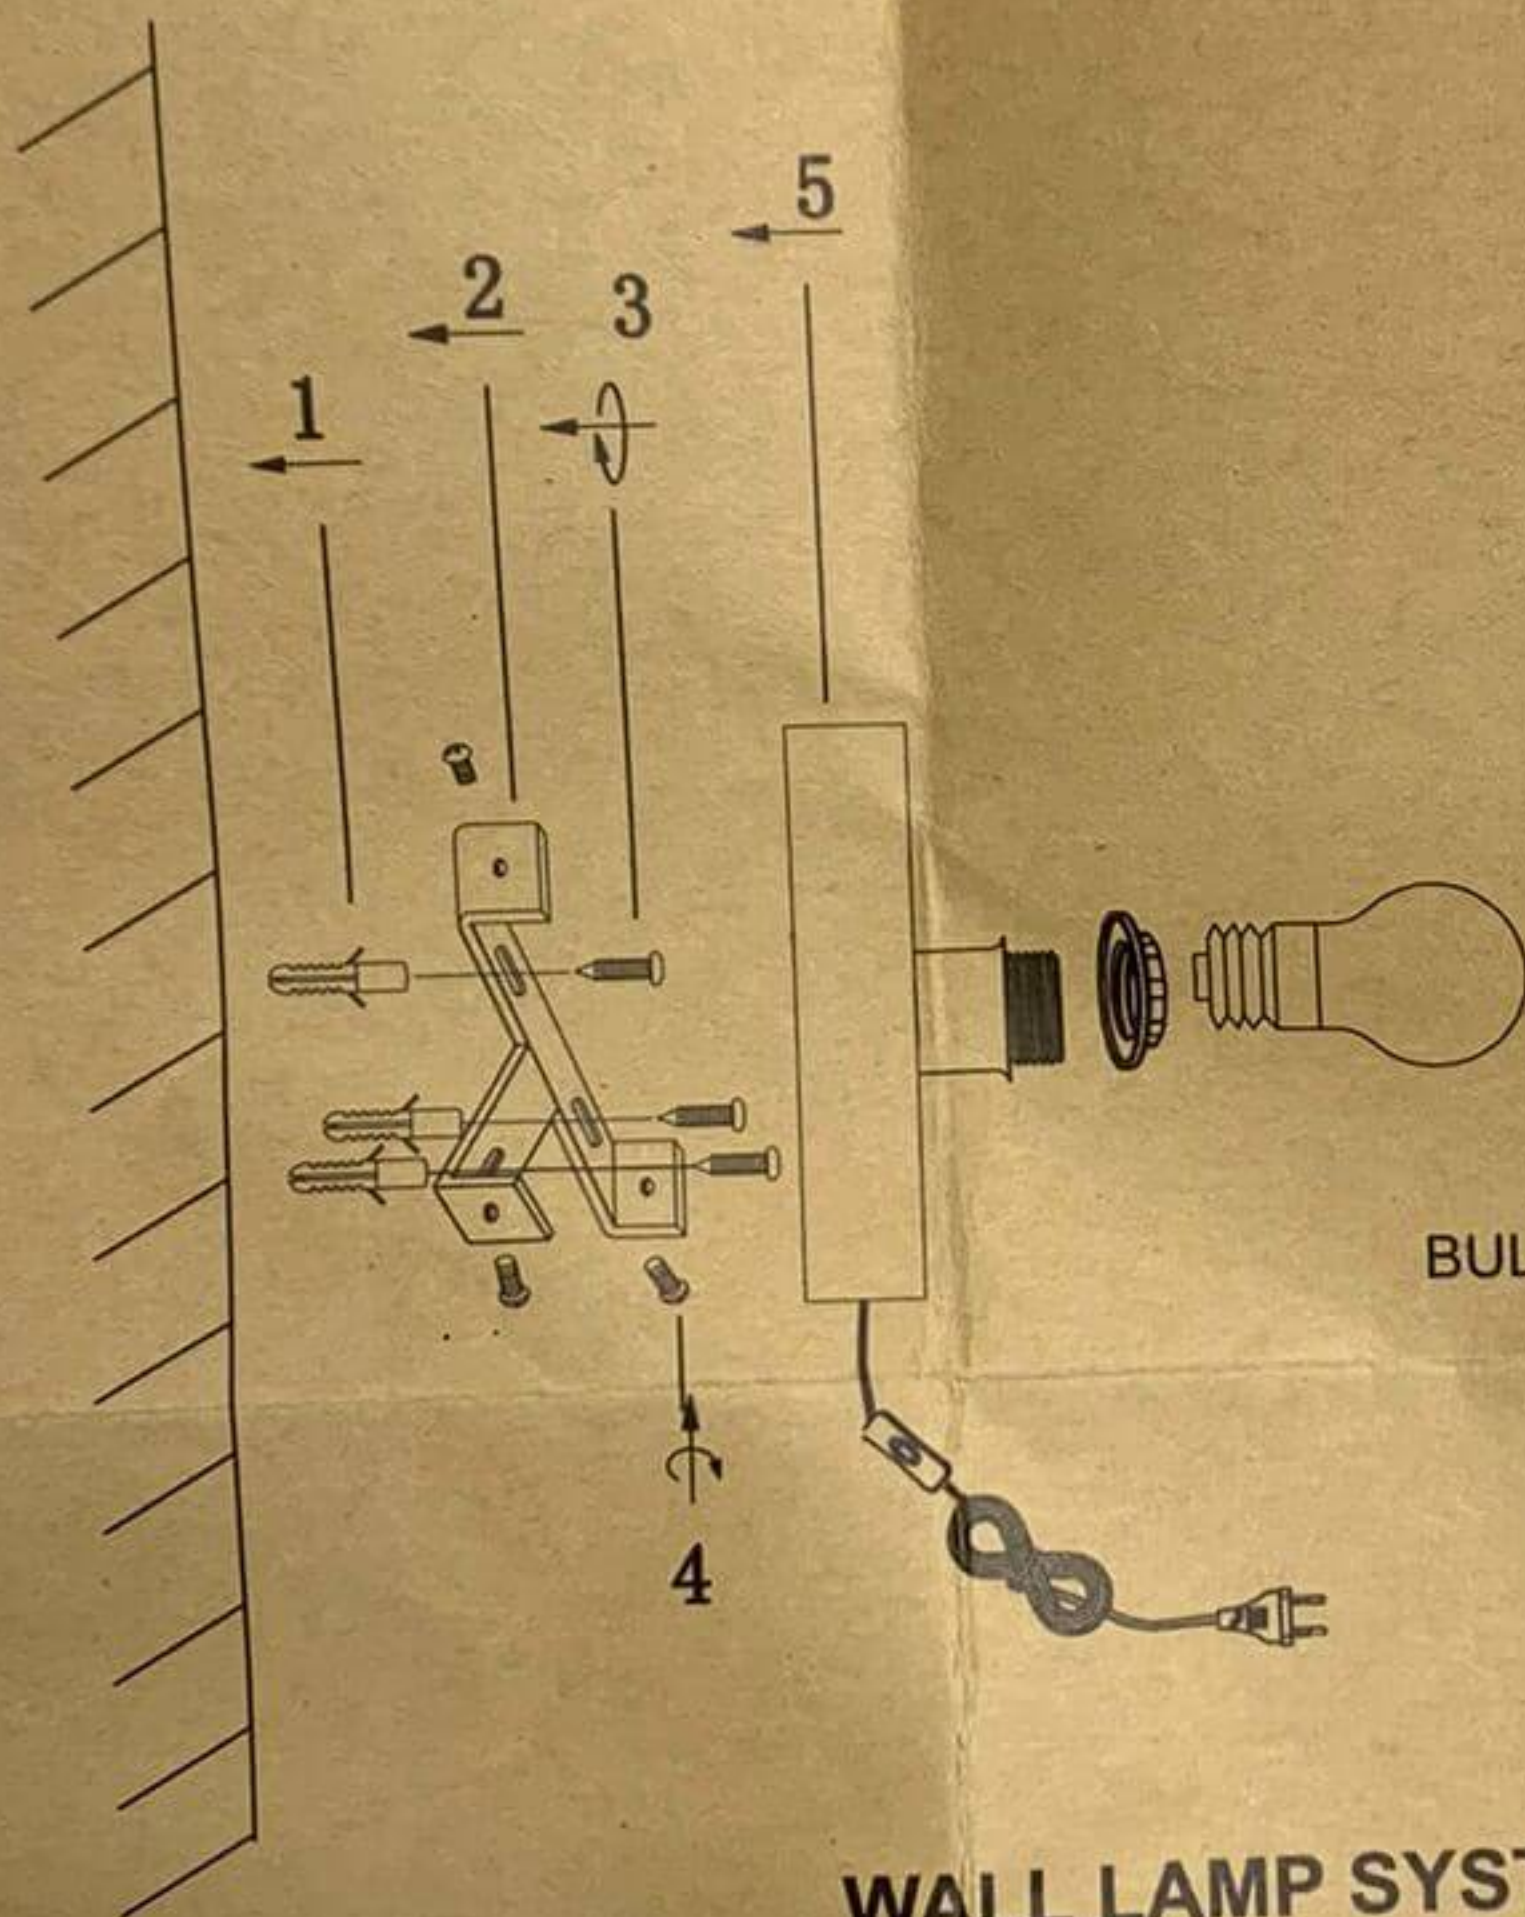

**GOOD&
MOJO**
SUSTAINABLE LIGHTING WITH A GOOD CAUSE

BULB NOT INCLUDED

**WALL LAMP SYSTEM GM0070-W-B
GM0071-W-B**

material:iron
socket:E27
maximum:60W
CE

Please note: if the external flexible cable or cord of this luminaire is damaged, it should be replaced by a qualified person in order to avoid hazard.