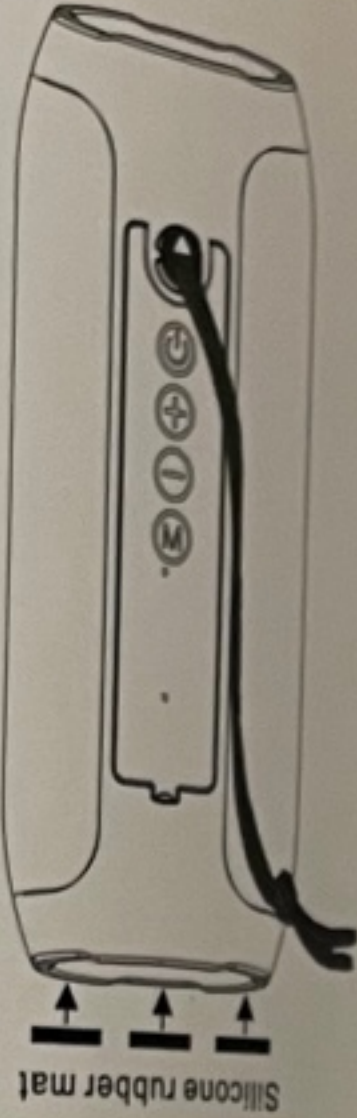

BT Music

Playing Time: 3~4H

With Mic For Hands-free Phone Call Function.

Splashproof

PORTABLE

BT Speaker

BT Music

Playing Time: 3~4H