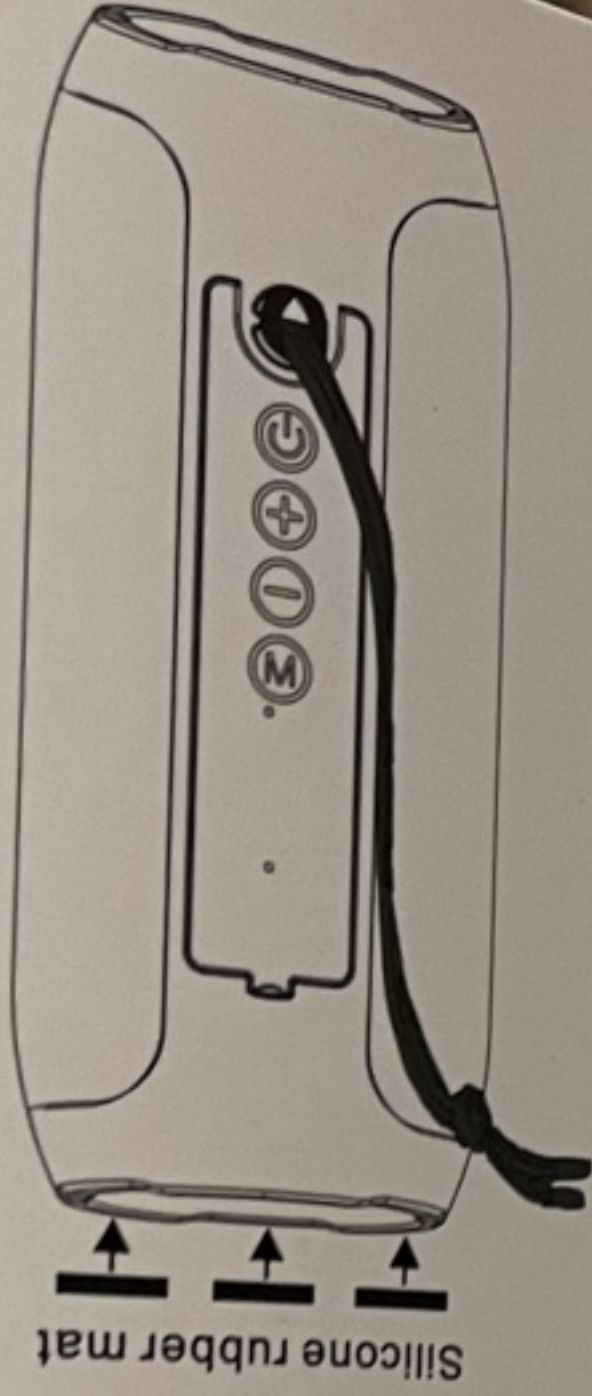

PORTABLE

BT Speaker

BT Music

Playing Time: 3~4H

With Mic For Hands-free Phone Call Function.

Splashproof

PORTABLE

BT Speaker