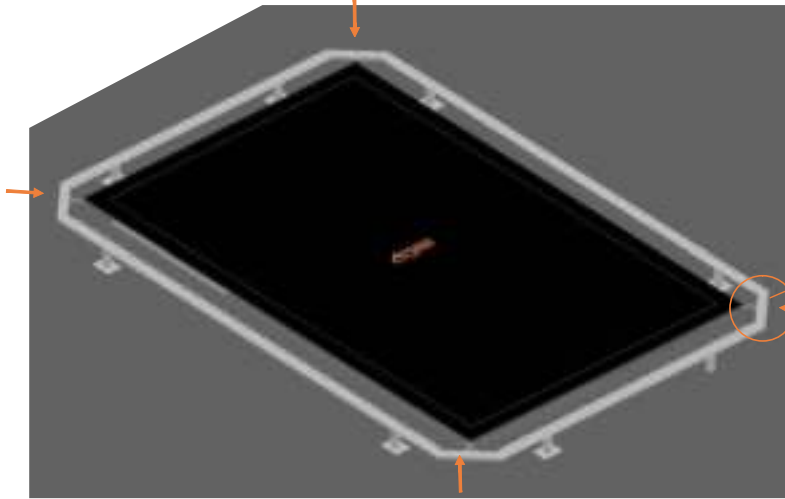

223: 4x spring 140mm
234/ 238 :4x spring 175mm