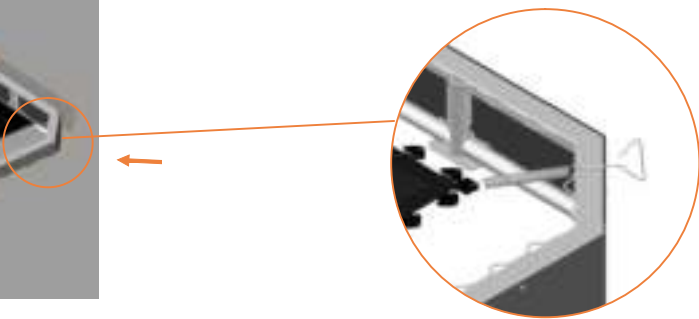

## Rectangular Trampoline

234/238: 8x spring 215mm  
223 : 8x spring 175mm

234/238: 78/90x spring 215mm  
223: 66x spring 175mm

234 / 238: 4x spring 175mm  
223: 4x spring 140mm

## Rectangular InGround

223: 4x spring 140mm  
234/ 238 :4x spring 175mm

## Rectangular FlatLevel

223-FL : 4x spring 140mm  
234-FL/ 238-FL : 4x spring 175mm

Sales office: Beneluxbaan 7  
5121 DC Rijen  
The Netherlands  
[sales@avyna.eu](mailto:sales@avyna.eu)  
[www.avyna.eu](http://www.avyna.eu)