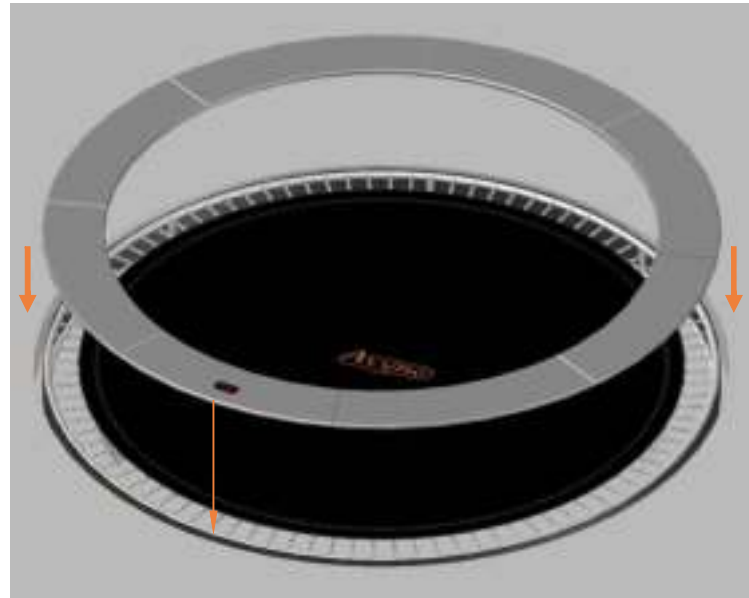

*Aryna*

Trampoline jumpingmat

Round above

# Round InGround

## Round FlatLevel

## Rectangular InGround

223: 4x spring 140mm  
234/ 238 :4x spring 175mm