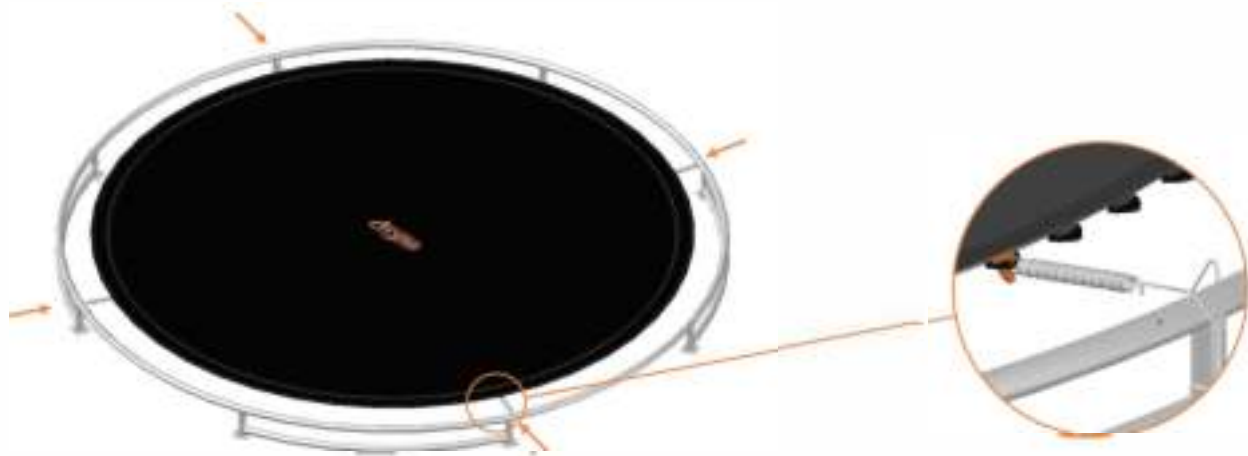

*Aryna*

Trampoline jumpingmat

Round above

# Round InGround

## Round FlatLevel

## Rectangular InGround

223: 4x spring 140mm  
234/ 238 :4x spring 175mm