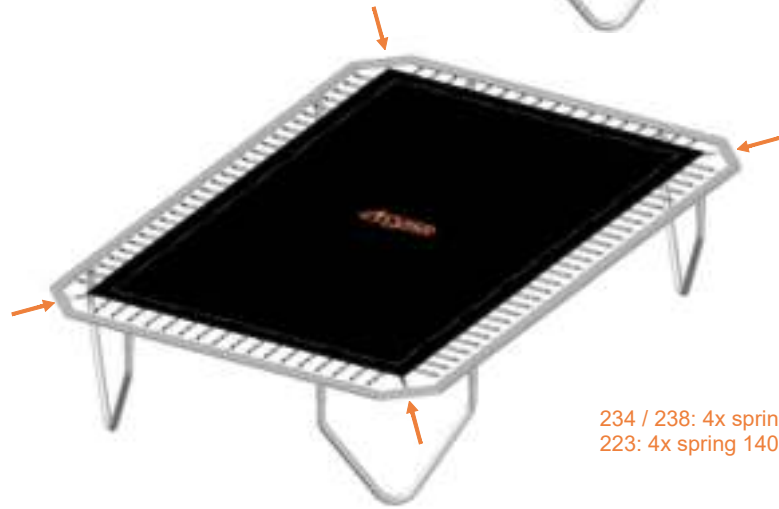

## Round FlatLevel

## Rectangular Trampoline

234/238: 8x spring 215mm  
223 : 8x spring 175mm

234/238: 78/90x spring 215mm  
223: 66x spring 175mm

234 / 238: 4x spring 175mm  
223: 4x spring 140mm