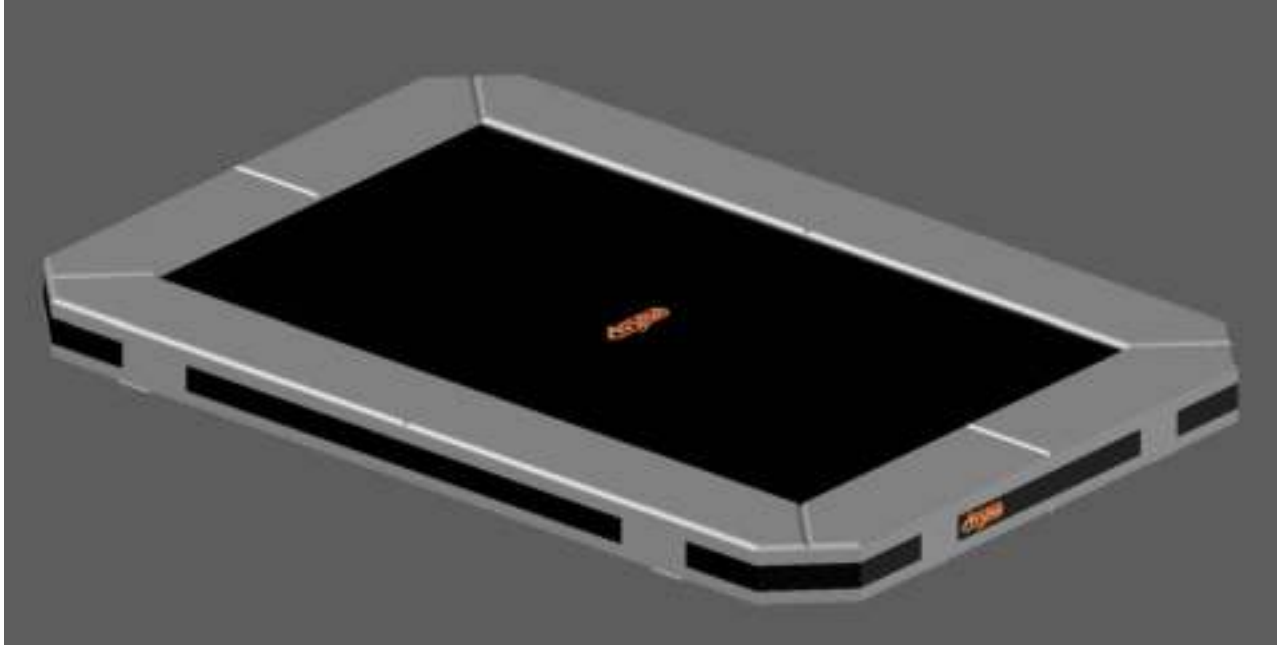

Rectangular InGround