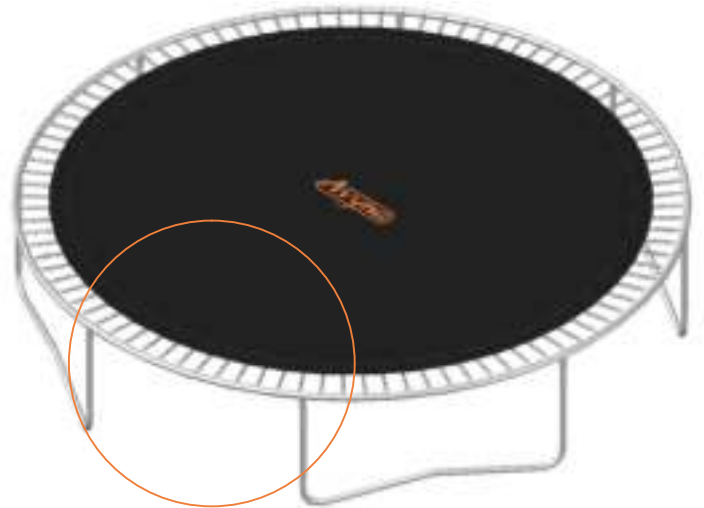

*Aryna*

Trampoline jumpingmat

Round above

# Round InGround

## Round FlatLevel

## Rectangular Trampoline

234/238: 8x spring 215mm  
223 : 8x spring 175mm

234/238: 78/90x spring 215mm  
223: 66x spring 175mm

234 / 238: 4x spring 175mm  
223: 4x spring 140mm