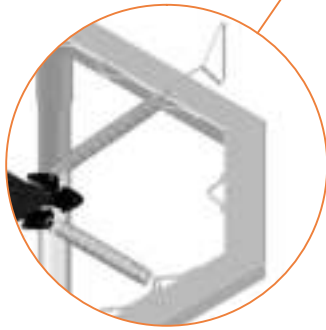

## Round FlatLevel

## Rectangular Trampoline

234/238: 8x spring 215mm  
223 : 8x spring 175mm

234/238: 78/90x spring 215mm  
223: 66x spring 175mm

234 / 238: 4x spring 175mm  
223: 4x spring 140mm