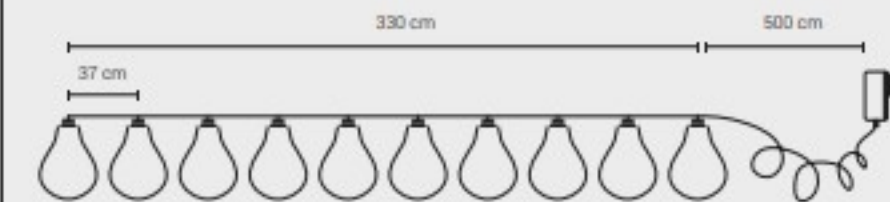

FANTASY WARM

www.lumisky.com

Batimex, 19 Rue St. Eloi,
13010 Marseille, FRANCE

MADE in PRC