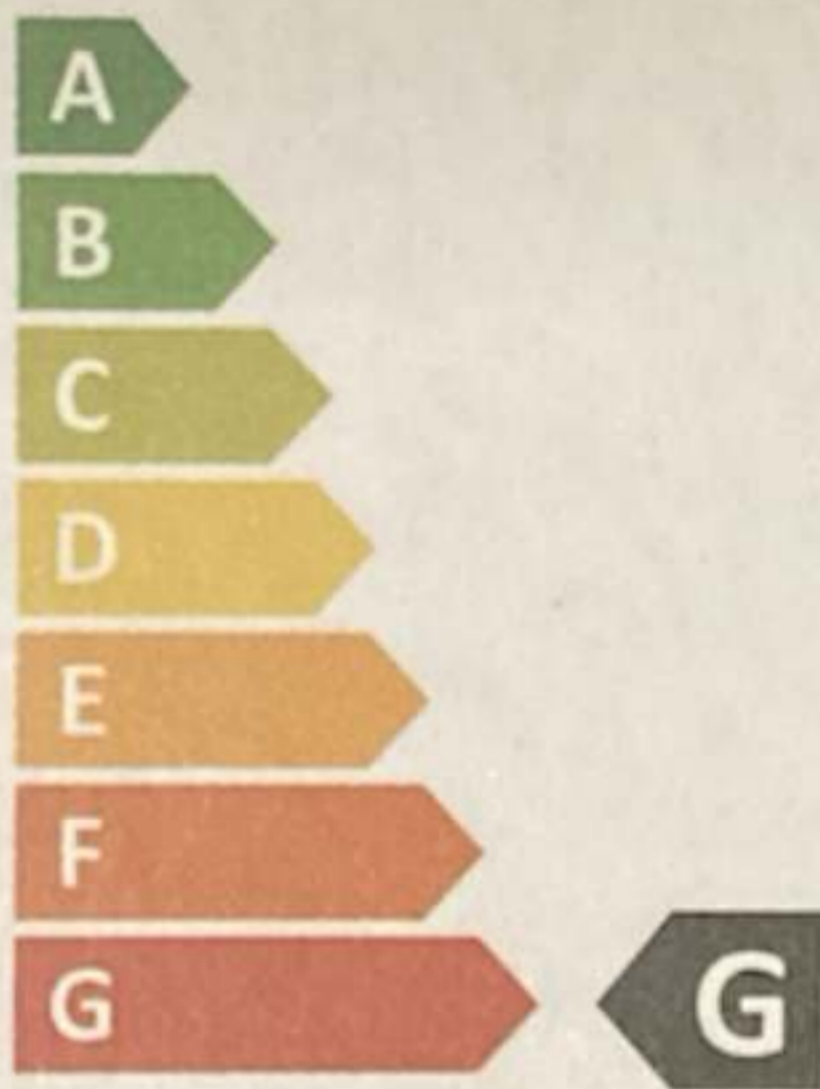

INNRR

3
kWh/1000h

Made in China
© Innr Lighting B.V. 2021

Innr Lighting B.V.
IBRS 1232,
1200 WB,
The Netherlands
Tel. +31 (0)35 744 0388

Energy consumption per light source used in this product