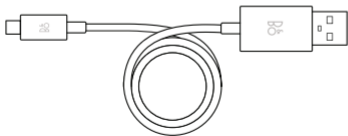

BOX OVERVIEW

Silicone

Comply™