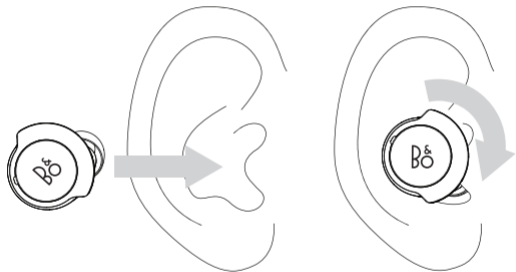

DOWNLOAD THE BANG & OLUFSEN APP

Bang & Olufsen

on.beo.com/app

1. TURN ON

2. PLACE IN CASE

 **2 secs.**

3. AUTOMATIC BLUETOOTH PAIRING

4. SET UP IN THE BANG & OLUFSEN APP

INSERT EARPHONES

MUSIC OPERATIONS

▶ Play/Pause		● ● Double press
— + Volume	●  Double press and hold	●  Double press and hold
Active Noise Cancellation, Transparency, Neutral	● ● Double press (cycle)	

CALL OPERATIONS