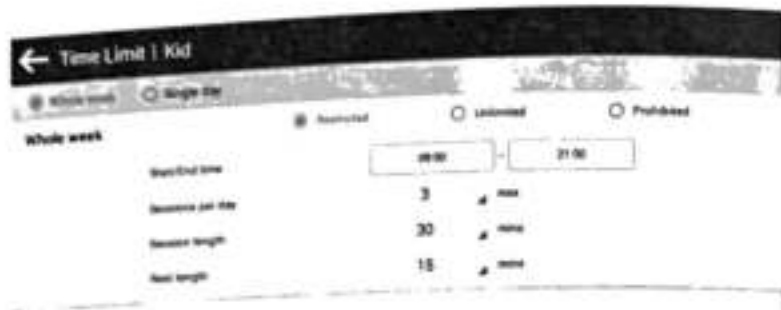

4. Prolong Time Quickly

Parents can enter a password to prolong 30 minutes for kids, and deal with some unexpected conditions easily.

5. Behavior Report

The system automatically produces detailed reports of applications usage which record kids' behavior on using various applications and the frequency. In this way, parents can easily understand kids' habits and preferences.