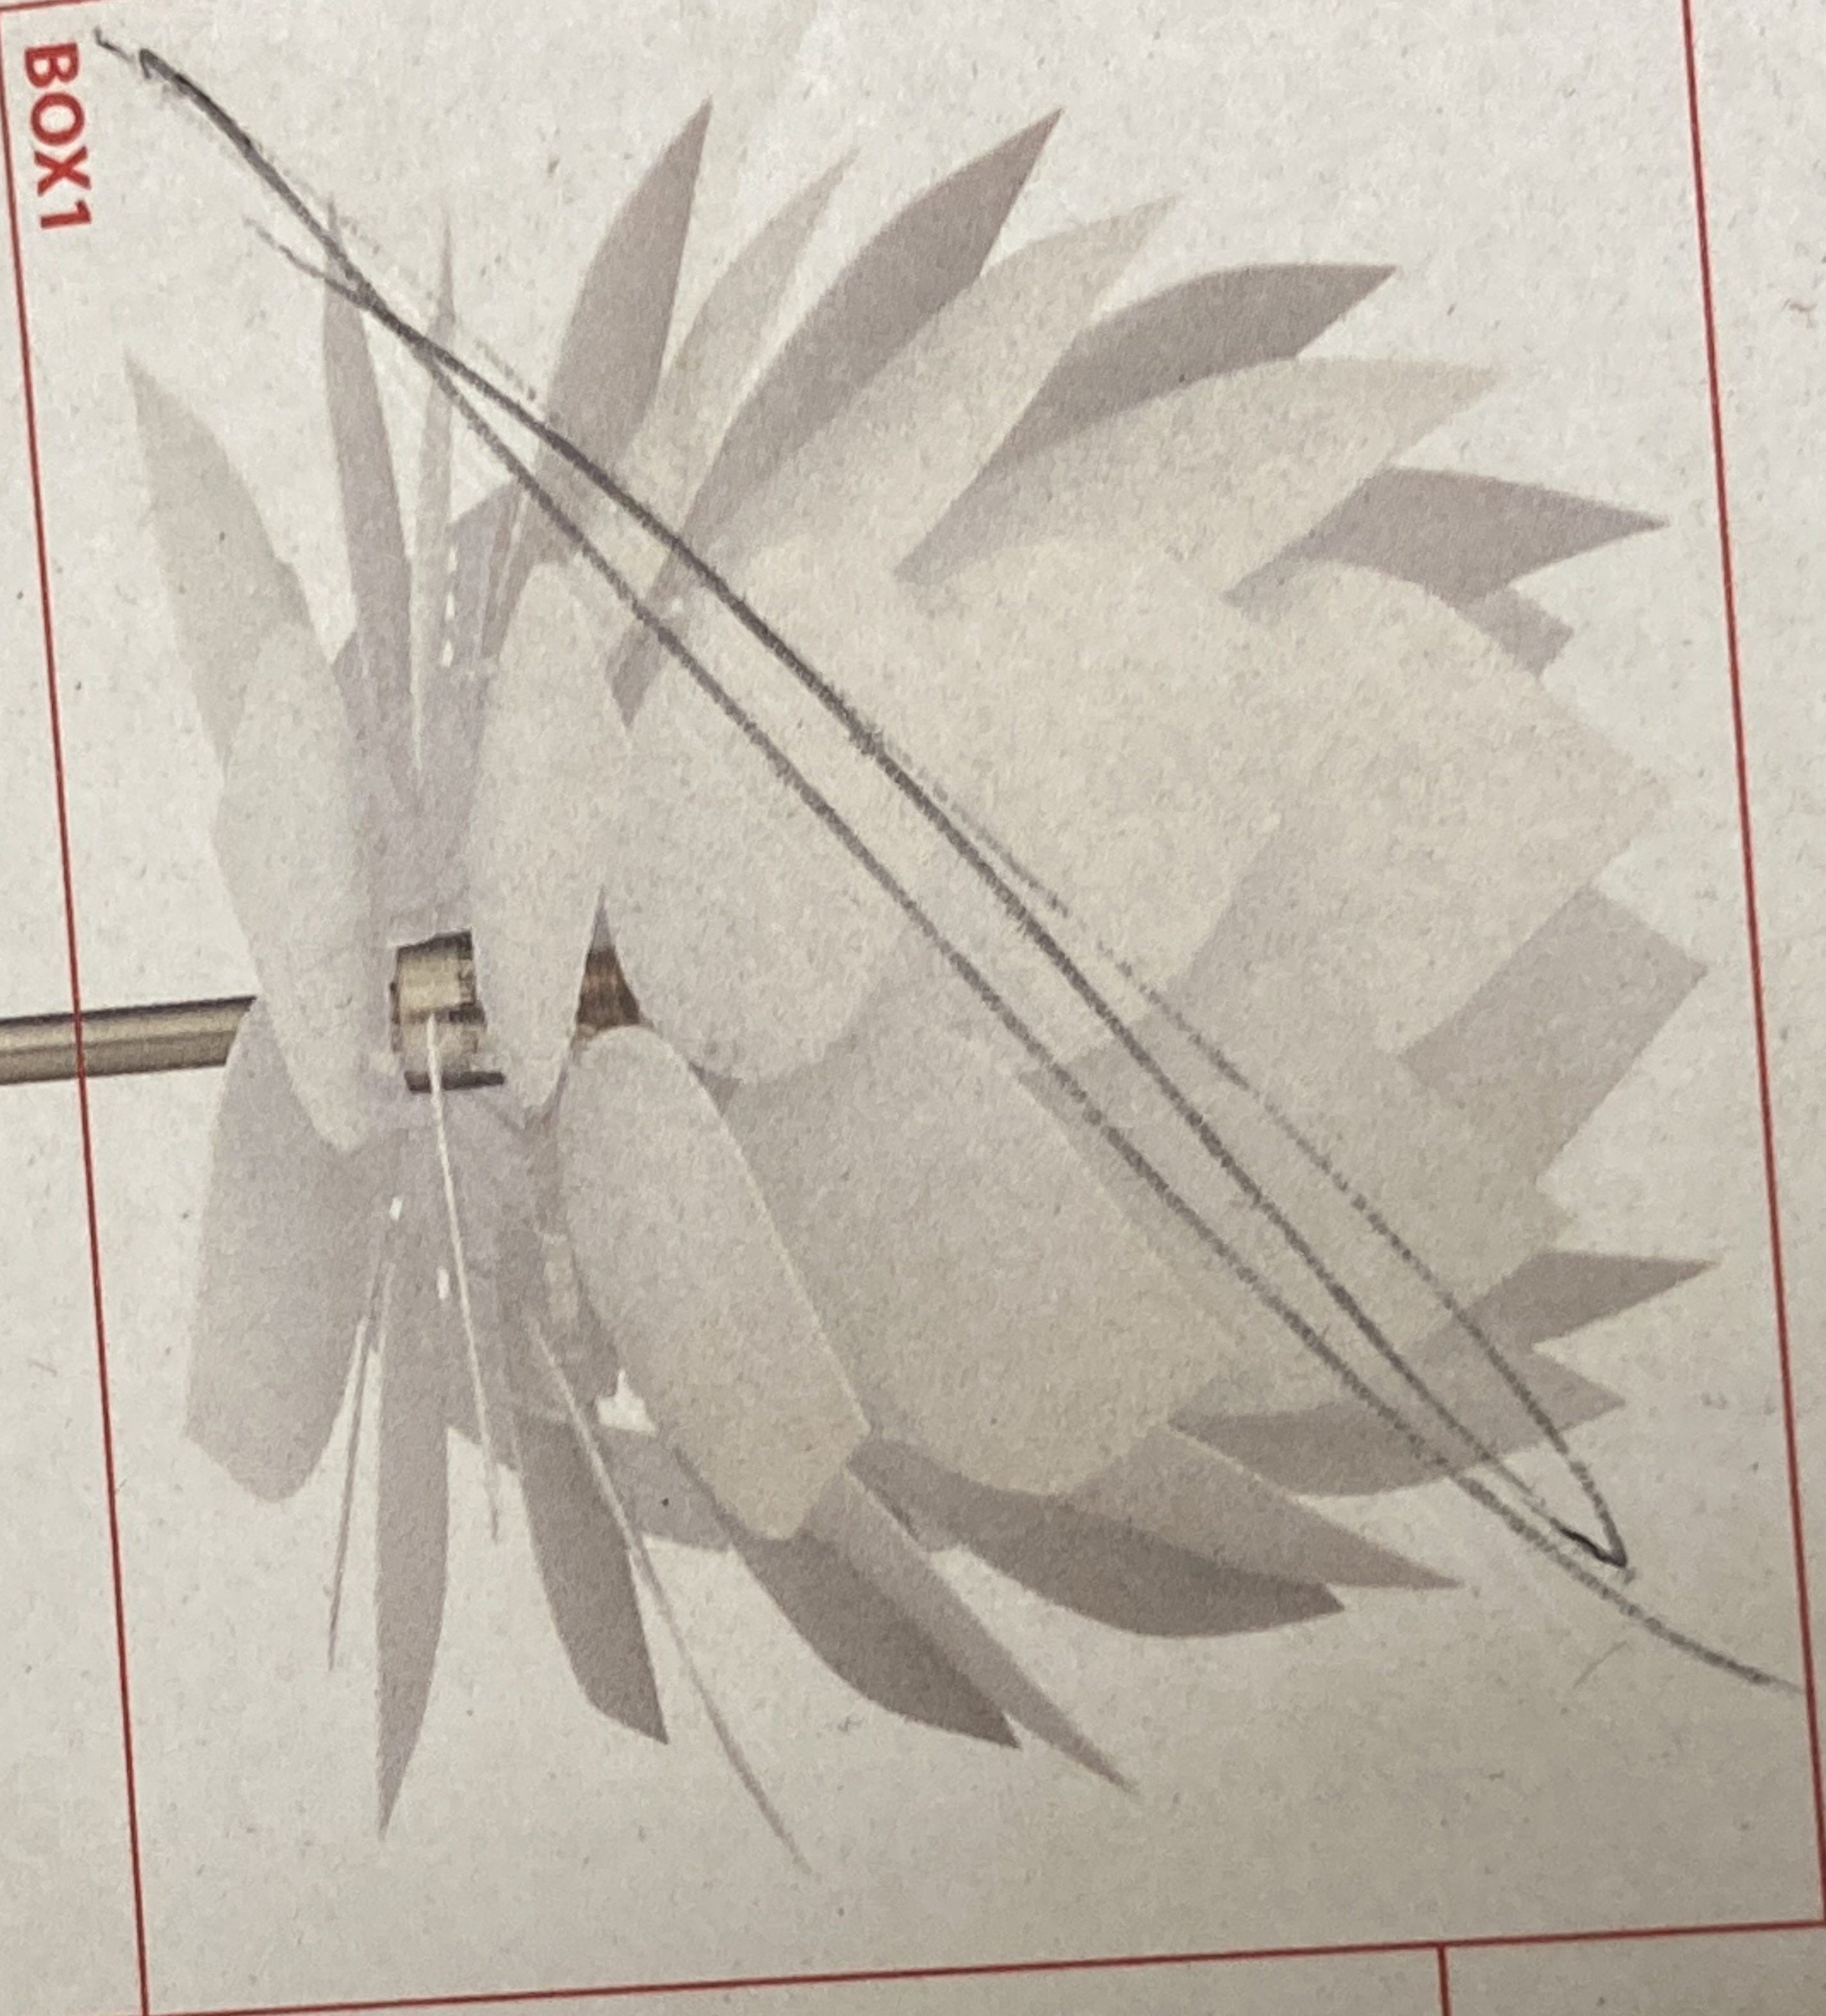

**THIS
SIDE
UP**

DYBERG-LARSEN

MODEL PA	DRIPDROP XS WHITE FLOOR
DIMENSIONS	Ø 180mm H: 1250mm
LIGHT SOURCE	12W MAX 20W
MATERIAL BODY	ACRYLIC
MATERIAL SHADE	PP POLYPROPYLEN
SURFACE	SEMI GLOSSY
WIRE	1,5M
DESIGN:	FRANK KERDIL
PRODUCED BY:	DYBERG-LARSEN DENMARK

PA DRIPDROP

QTY:

DYBE
ART.NO.
FARVE: S