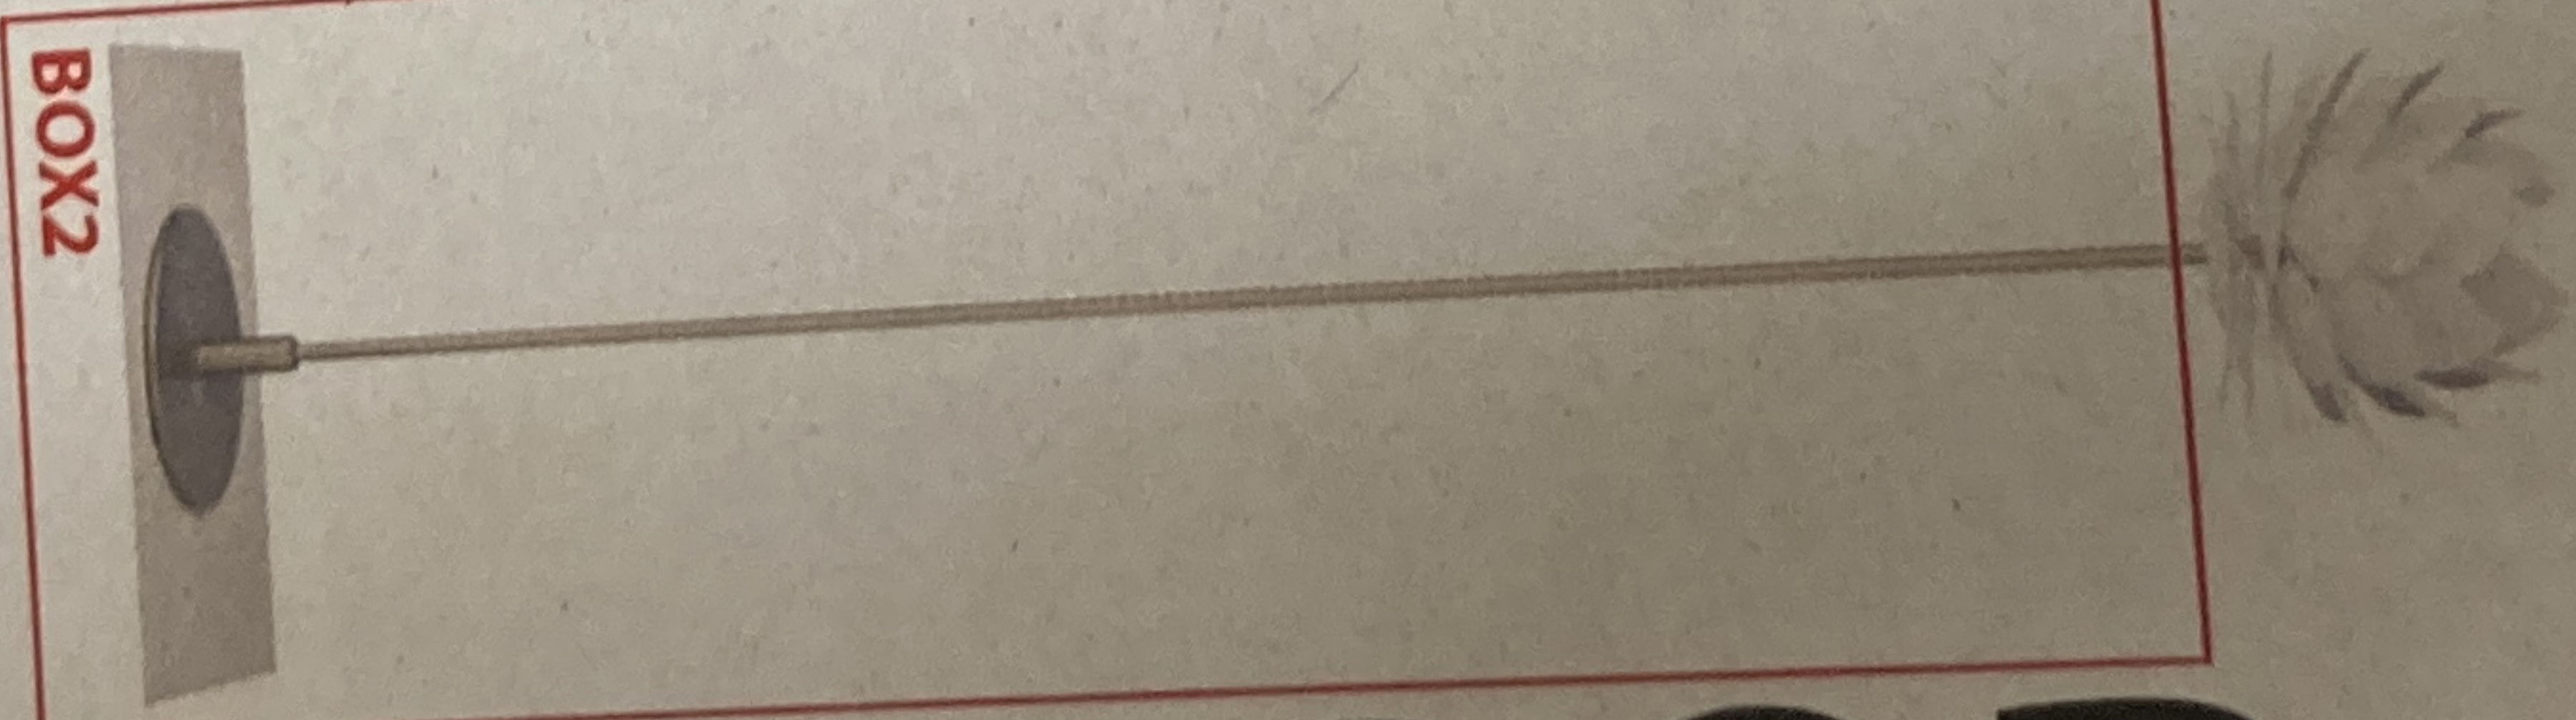

**THIS
SIDE
UP**

DYBERG-LARSEN

MODEL PA	DRIPDROP XS WHITE FLOOR
DIMENSIONS	Ø 180mm H: 1250mm
LIGHT SOURCE	12W MAX 20W
MATERIAL BODY	ACRYLIC
MATERIAL SHADE	PP POLYPROPYLEN
SURFACE	SEMI GLOSSY
WIRE	1,5M
DESIGN:	FRANK KERDIL
PRODUCED BY:	DYBERG-LARSEN DENMARK

PA DRIPDROP

QTY:

DYBE
ART.NO.
FARVE: S