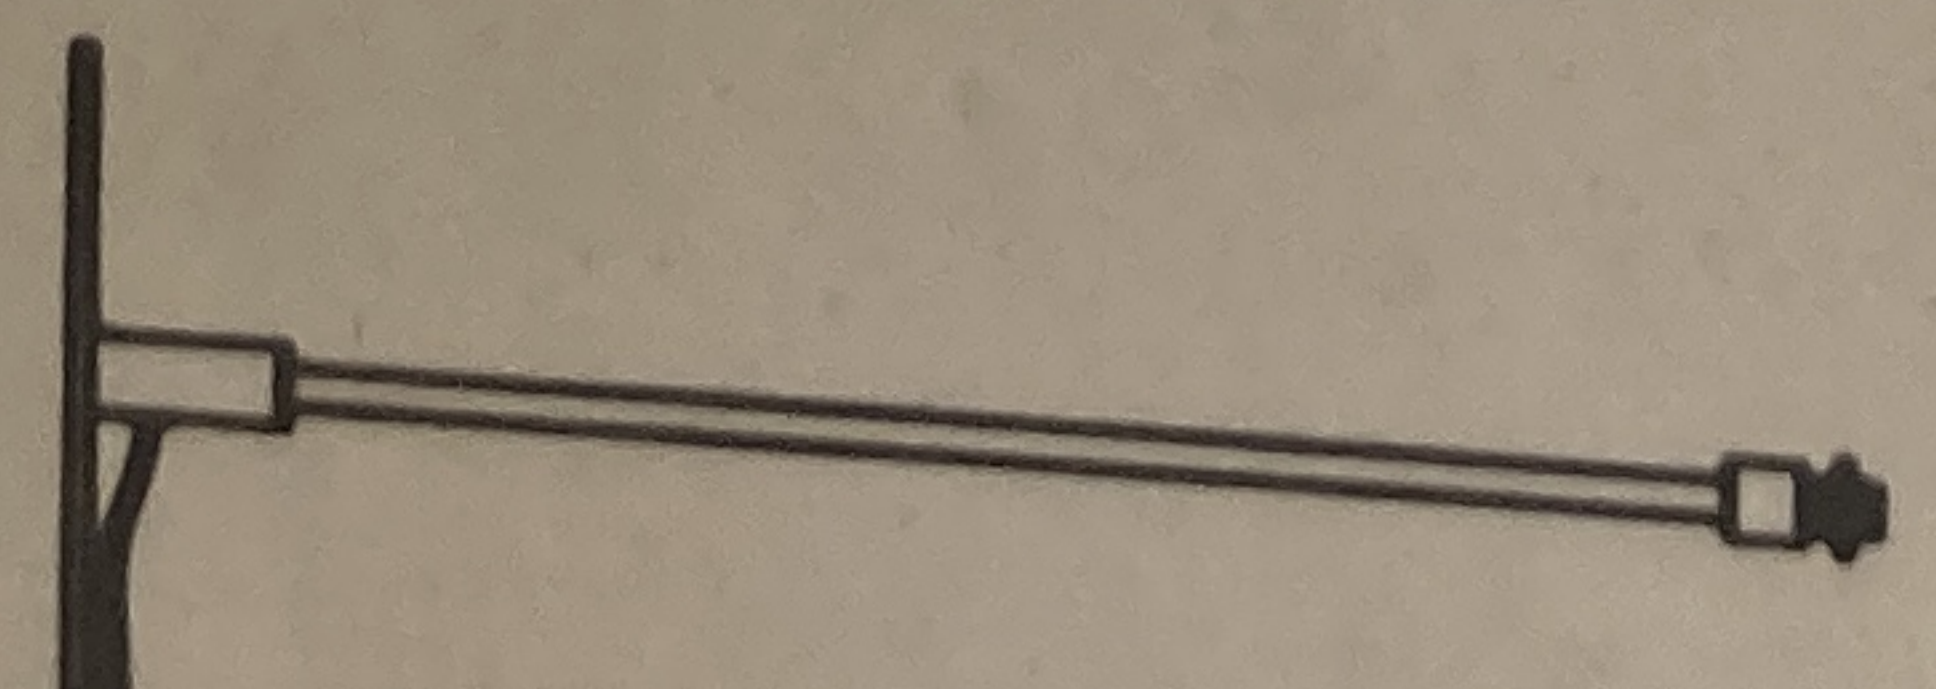

**THIS
SIDE
UP**

DYBERG-LARSEN

MODEL PA	DRIPDROP XS WHITE FLOOR
DIMENSIONS	Ø 180mm H: 1250mm
LIGHT SOURCE	12W MAX 20W
MATERIAL BODY	ACRYLIC
MATERIAL SHADE	PP POLYPROPYLEN
SURFACE	SEMI GLOSSY
WIRE	1,5M
DESIGN:	FRANK KERDIL
PRODUCED BY:	DYBERG-LARSEN DENMARK

PA DRIPDROP

QTY:

DYBE
ART.NO.
FARVE: S