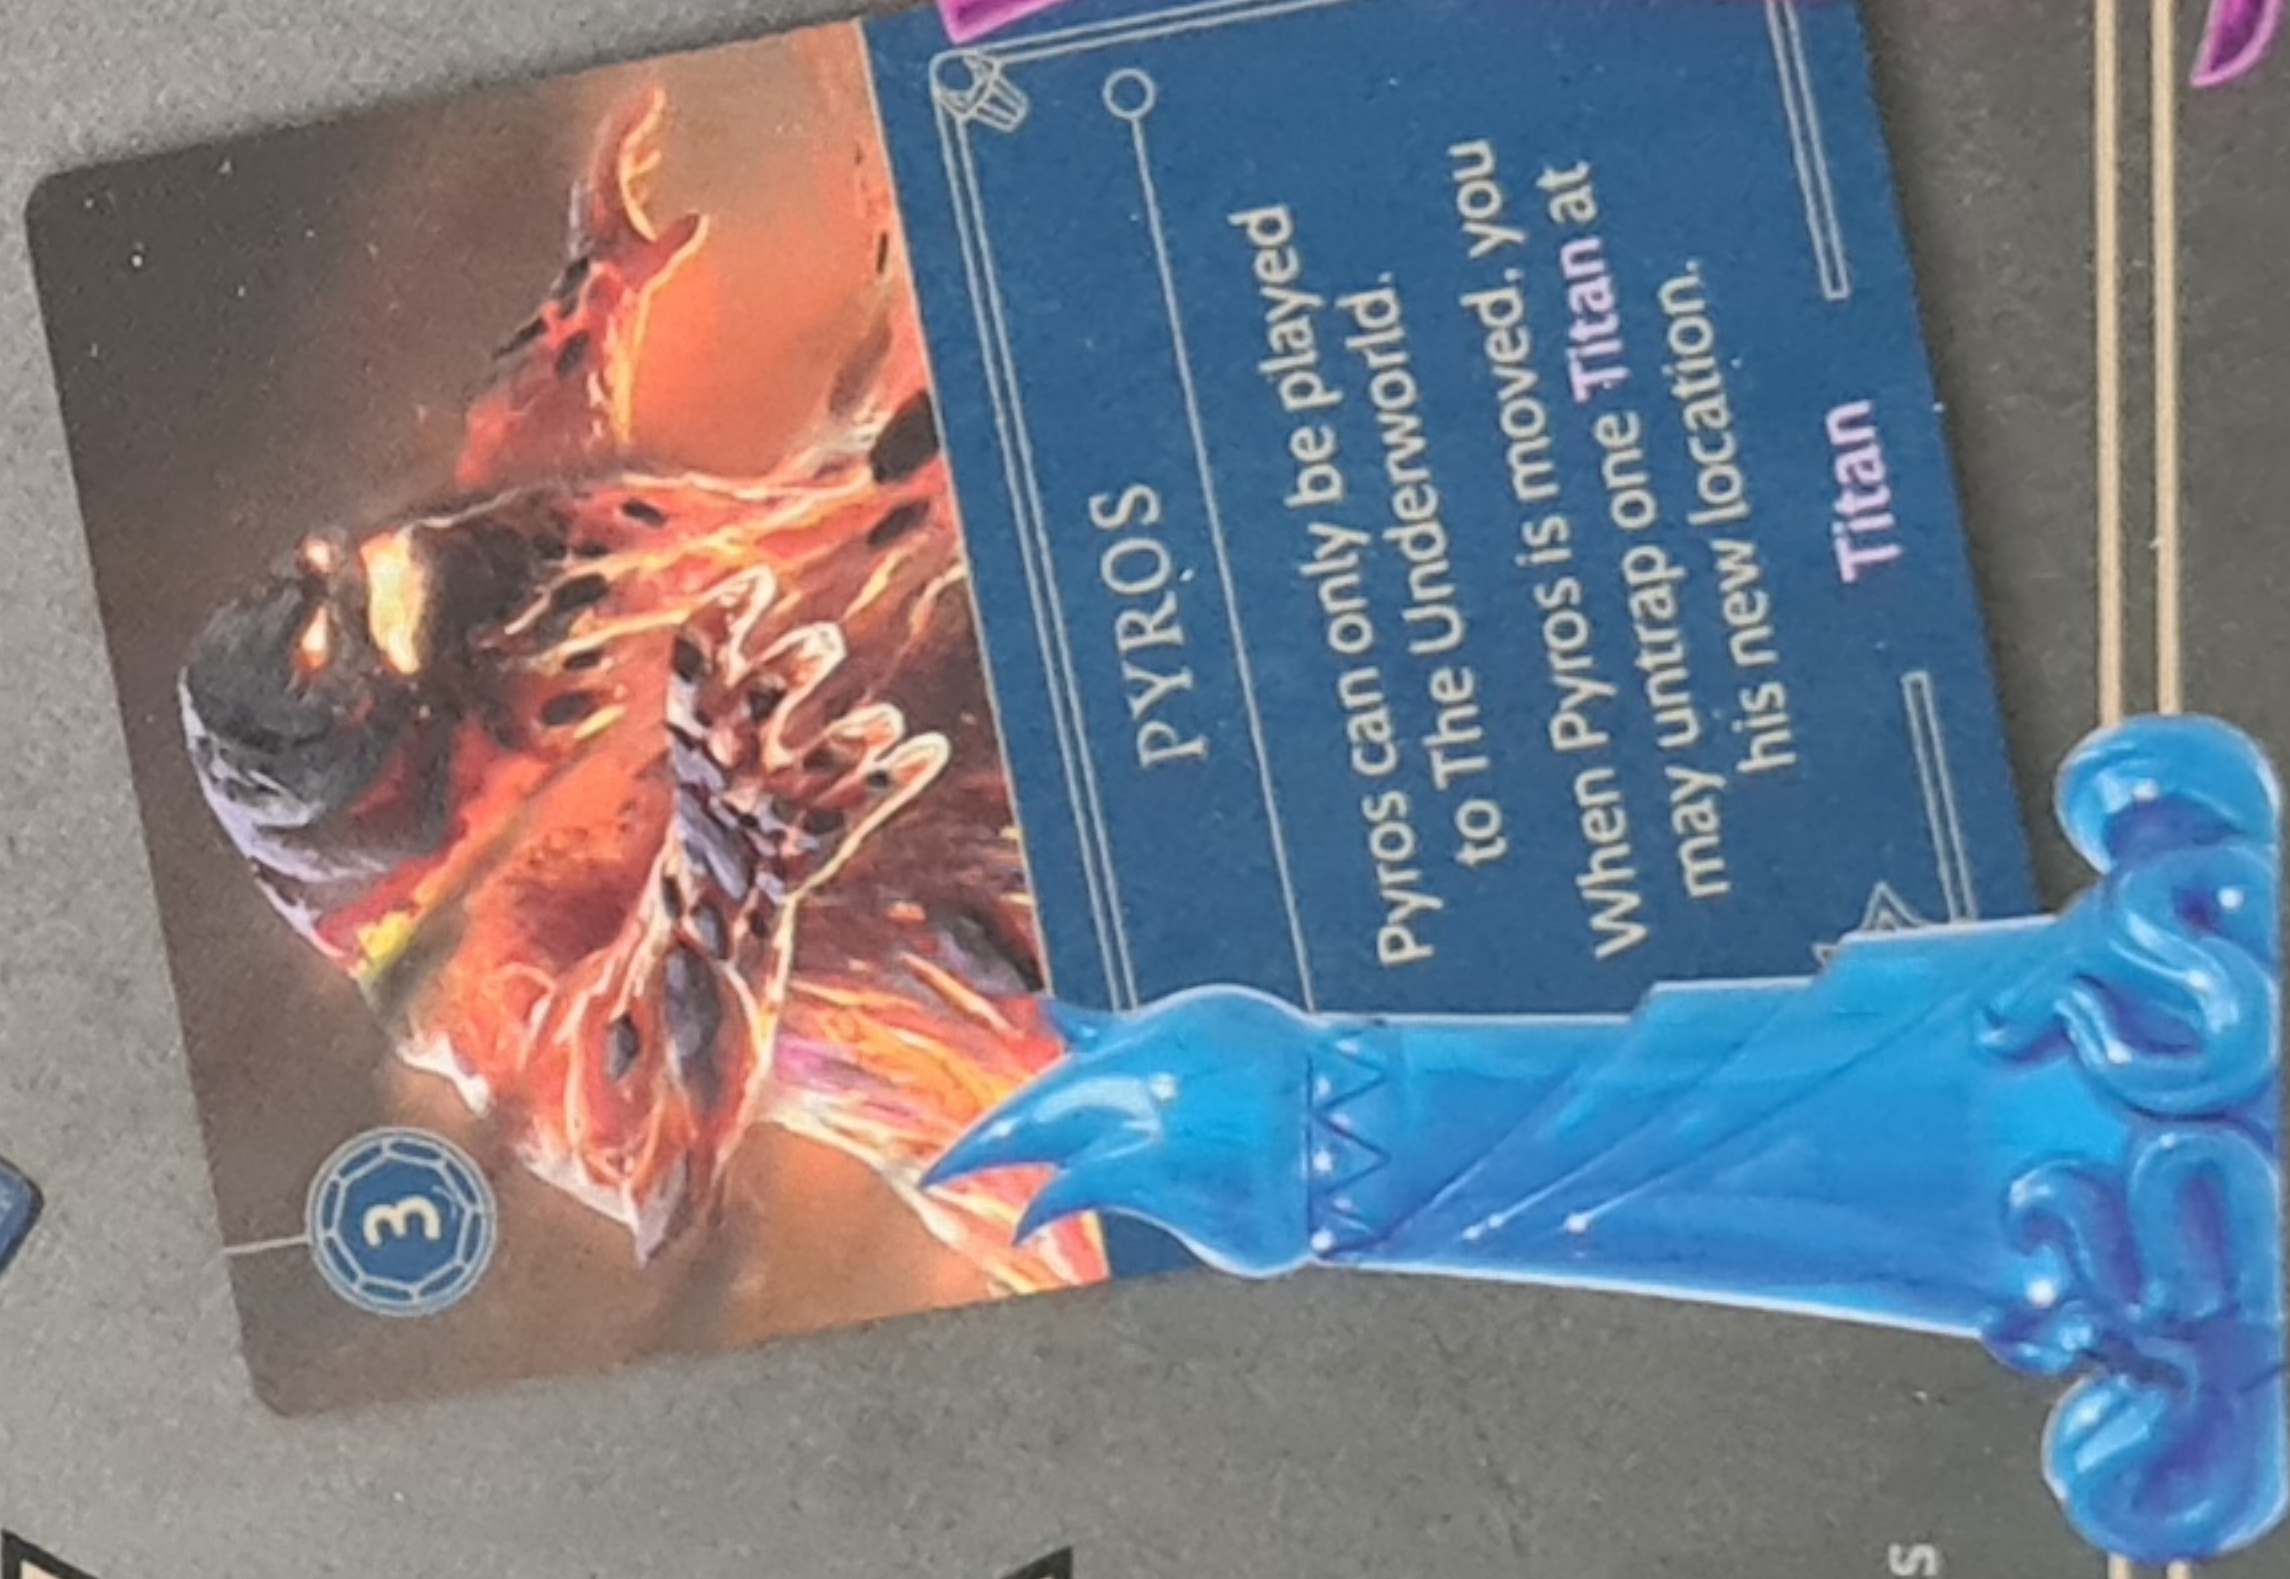

HADES

DR. FACILIER

EVIL QUEEN

# Which Villain Are You?

2 or 3 Players • Ages 10 and Up • 40 to 60 Minutes

Take on the role of a Disney Villain and strive to achieve your own devious objective. Discover your unique abilities while dealing twists of fate to your opponents. Who will triumph in this epic contest of sinister power?

**STAND-ALONE  
GAME**  
— or —  
**MIX WITH  
OTHER VILLAINS**

Contents: 3 Boards, 3 Villain  
Movers, 90 Villain Cards, 45 Fate  
Cards, 42 Tokens, 3 Reference  
Cards, 3 Villain Guides, Instructions

PYROS

Pyros can only be played  
to The Underworld.  
When Pyros is moved, you  
may untrap one Titan at  
his new location.

Titan

TERROR

During their turn, if another  
villain gains 3 or more Power,  
you may play Terror. Choose an  
Effect from your discard  
pile and put it into your hand.