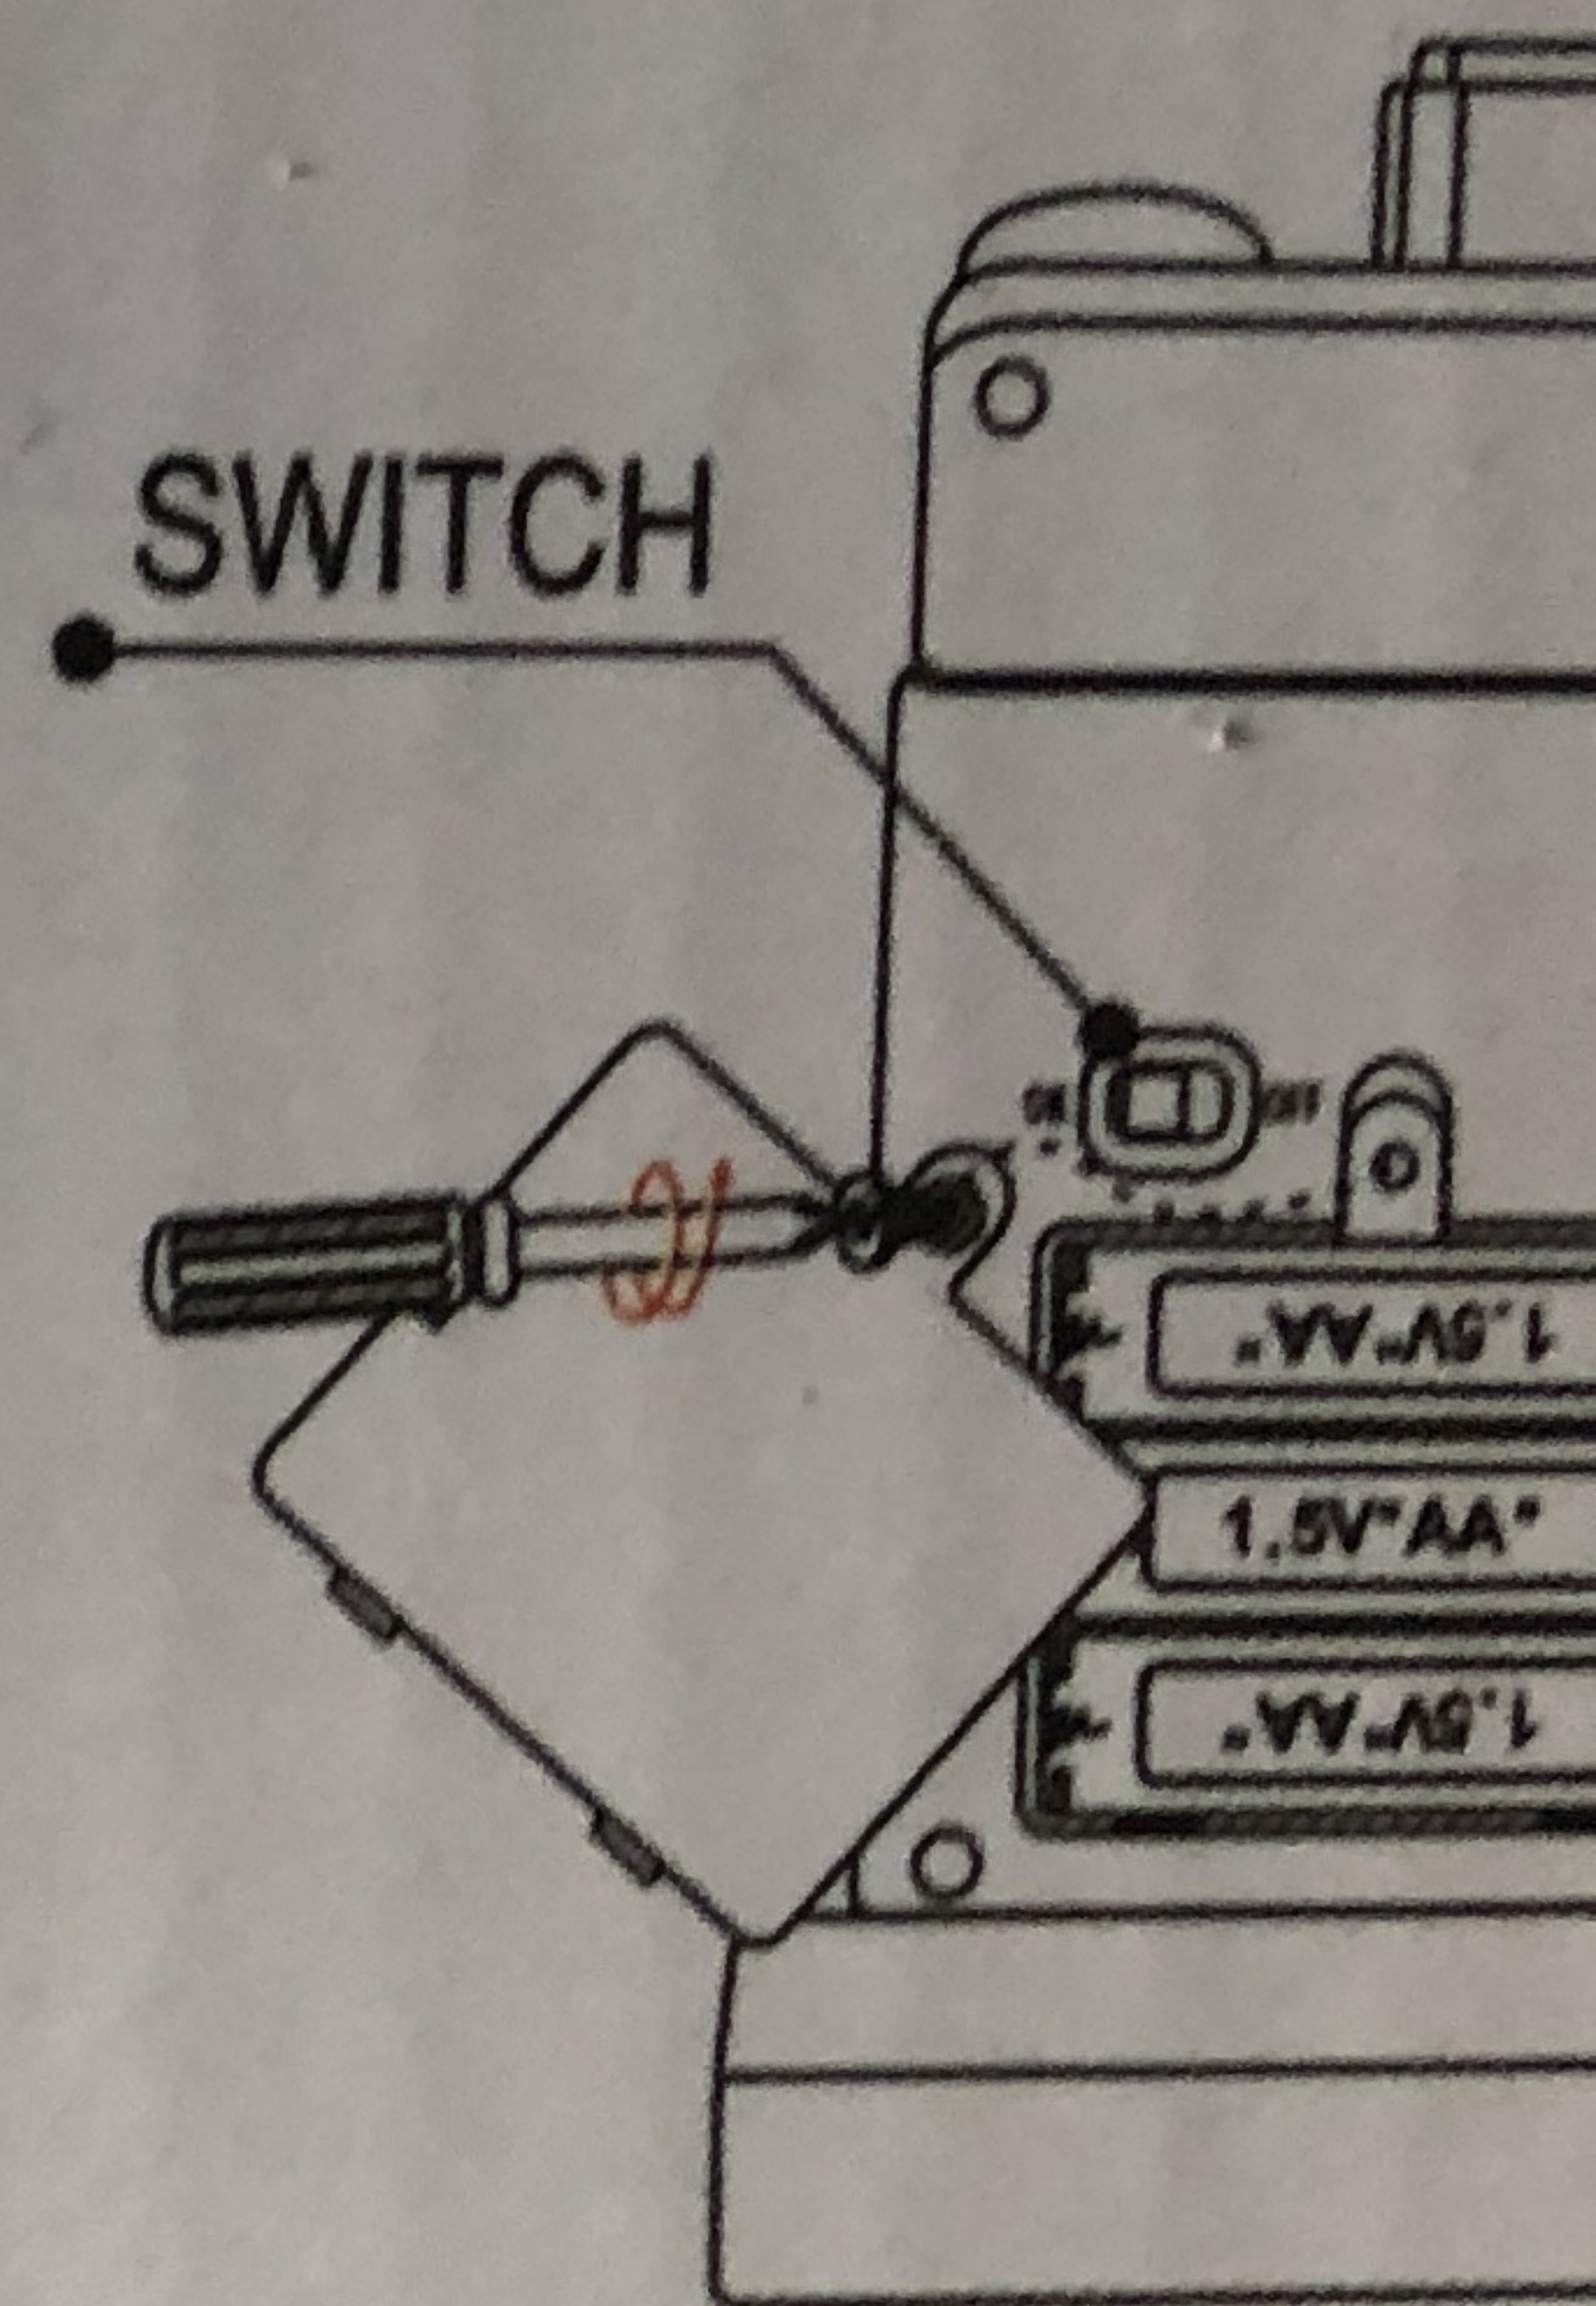

ly before use

WARNING:
CHOKING HAZARD -Small parts.
 Children under 3 years.

 Copyright all rights reserved

MADE IN CHINA

COFFEE M

Uses 3X1.5V
 batteries (Not

شارة المطابقة الخلية
 Conformity Mark