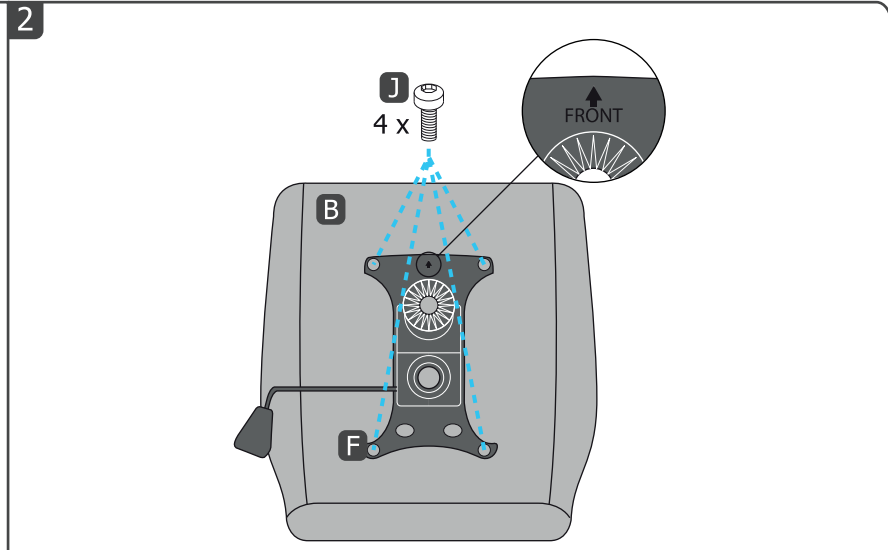

I 8 x  M6 x 25
+ 1 x spare

J 4 x  M6 x 20
+ 1 x spare

K 8 x 

RYON | GXT GAMING CHAIR