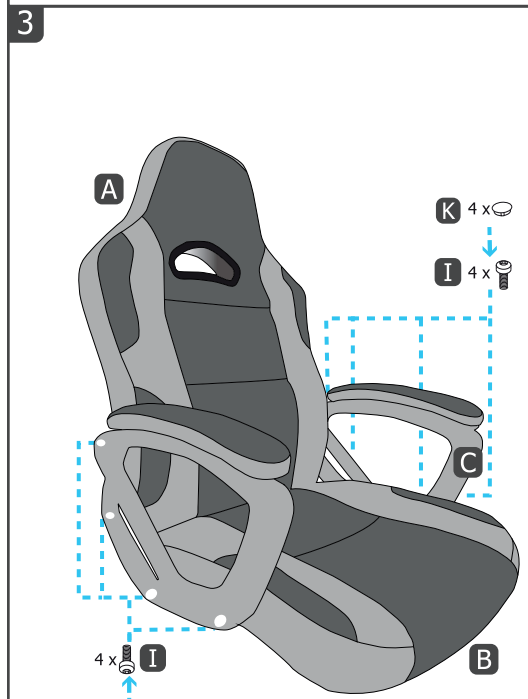

I 8 x  M6 x 25
+ 1 x spare

J 4 x  M6 x 20
+ 1 x spare

K 8 x 

RYON | GXT GAMING CHAIR