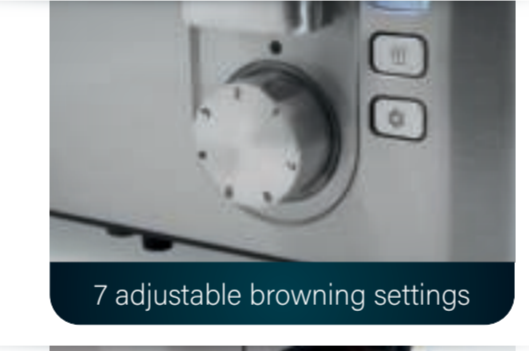

308x308x235mm

EN Steel Toaster 4

DE Edeltahl-Toaster 4

PT Torradeira em Aço Inoxidável 4

PL Stalowy toster 4

RU Тостер в стальном корпусе на 4 ломтика

NL RVS Broodrooster 4

ES Tostadora de acero 4

SV Brödrost i stål 4

FR Grille pain inox 4

IT Tostapane 4 fette

The large four-slot toaster

7 settings and included accessories

Part of the Steel Toaster series

1500 watts

4 slices

STEEL TOASTER 4

- Stainless steel housing for enhanced durability and sleek look
- 4 slots to toast 4 slices of bread simultaneously
- Including detachable bun warmer to prepare perfect heated buns
- Convenient cancel, reheat and defrost function
- 7 adjustable browning settings to prepare your ideal slice of bread
- Power indication lights
- Removable crumb tray makes it easy to keep the toaster clean
- High power of 1500 W