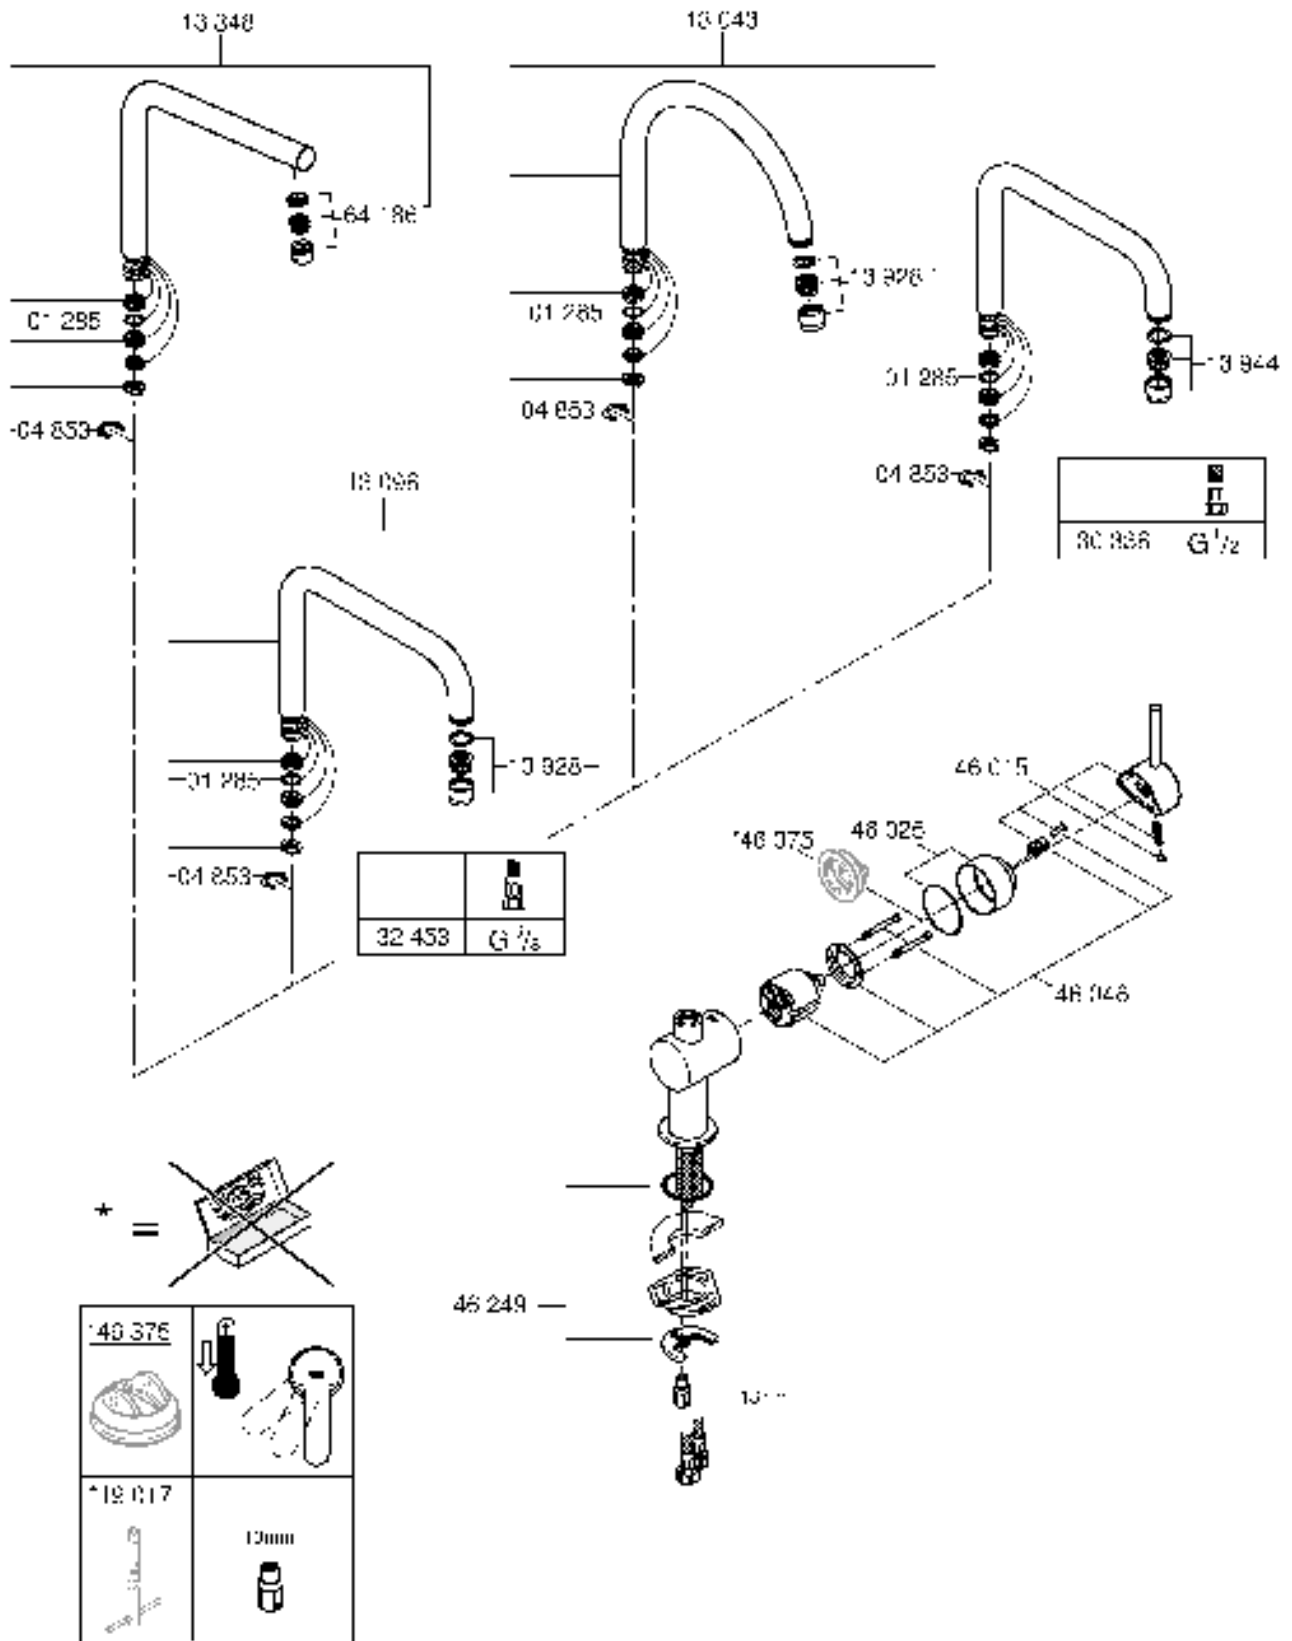

6 l/min

32 452
32 453

3 bar:

11 l/min

3mm

2,5mm

A series of 20 horizontal black lines spanning the width of the page, providing a ruled area for writing.

Pure Freude an Wasser