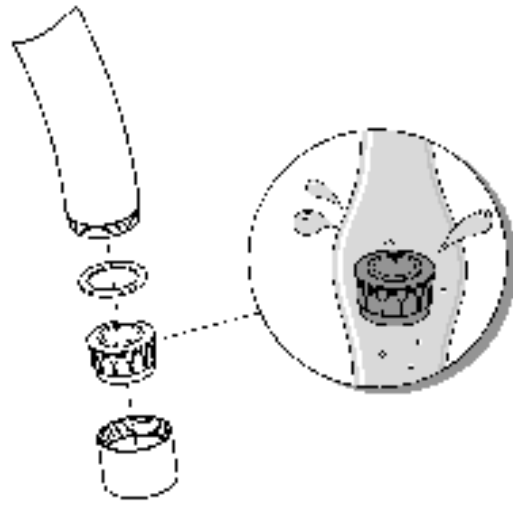

6 l/min

32 452
32 453

3 bar:

11 l/min

3mm

2,5mm

A series of 20 horizontal black lines spanning the width of the page, providing a ruled area for writing.

Pure Freude an Wasser