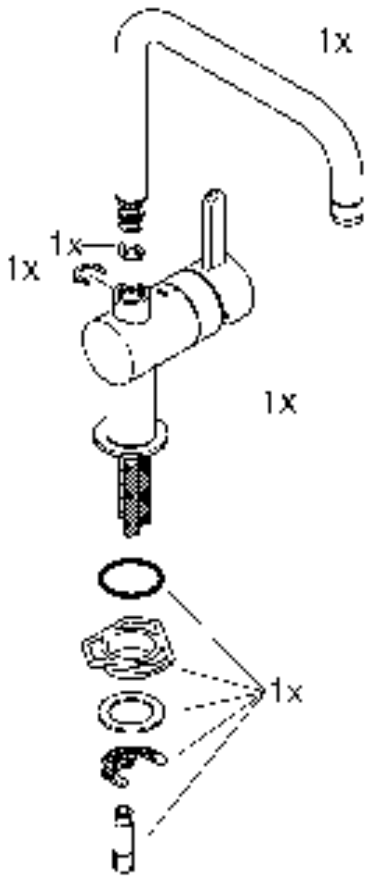

31 493

32 452

32 453
30 336

DIN 1988
DIN EN 806