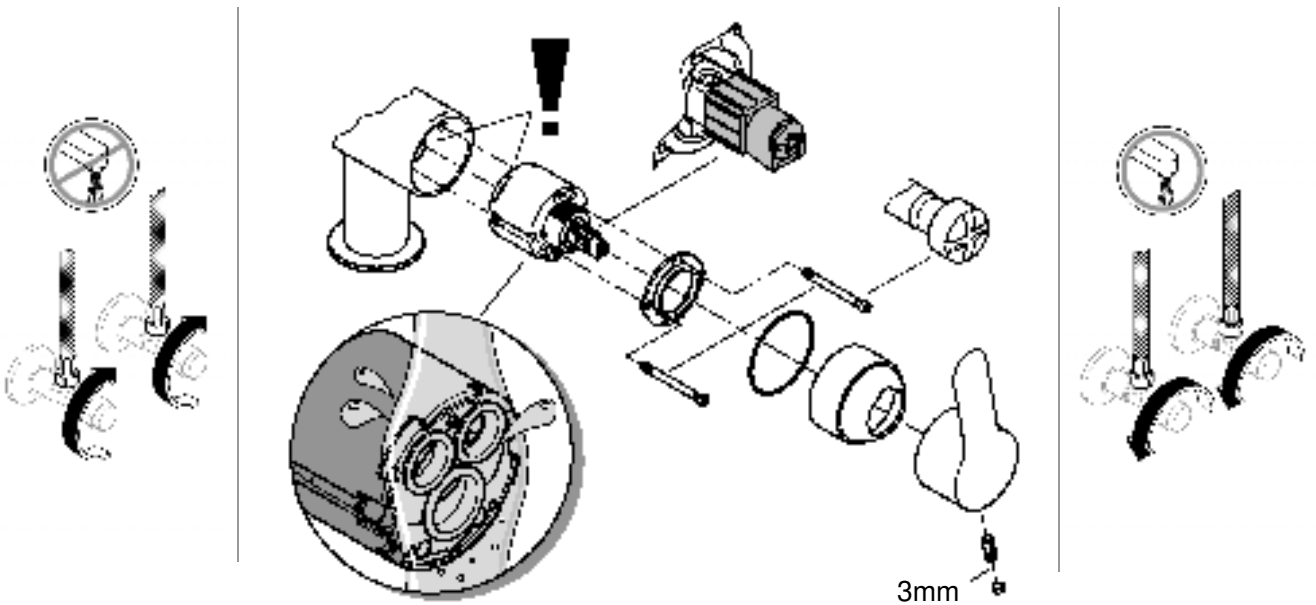

6 l/min

32 452
32 453

3 bar:

11 l/min

3mm

2,5mm

A series of 20 horizontal black lines spanning the width of the page, providing a ruled area for writing.

Pure Freude an Wasser