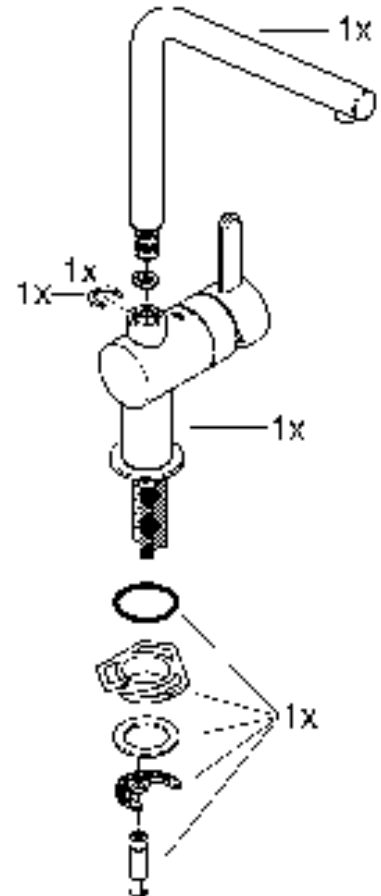

32 453
30 336