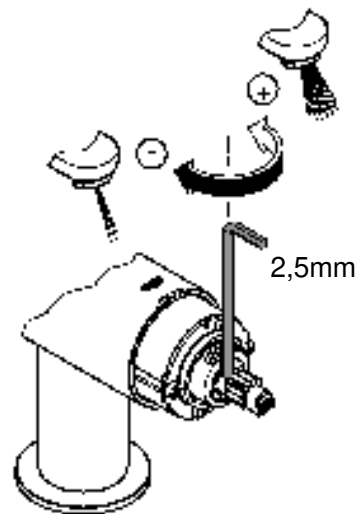

6 l/min

32 452
32 453

3 bar:

11 l/min

3mm

2,5mm

A series of 20 horizontal black lines spanning the width of the page, providing a ruled area for writing.

Pure Freude an Wasser