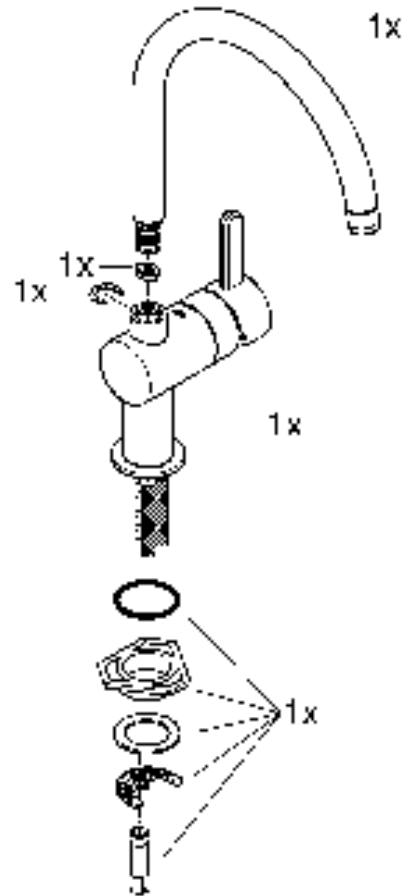

31 493

32 452

32 453
30 336

DIN 1988
DIN EN 806