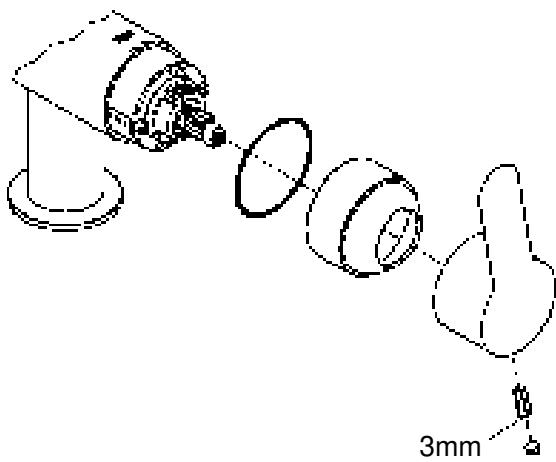

6 l/min

32 452
32 453

3 bar:

11 l/min

3mm

2,5mm

A series of 20 horizontal black lines spanning the width of the page, providing a ruled area for writing.

Pure Freude an Wasser