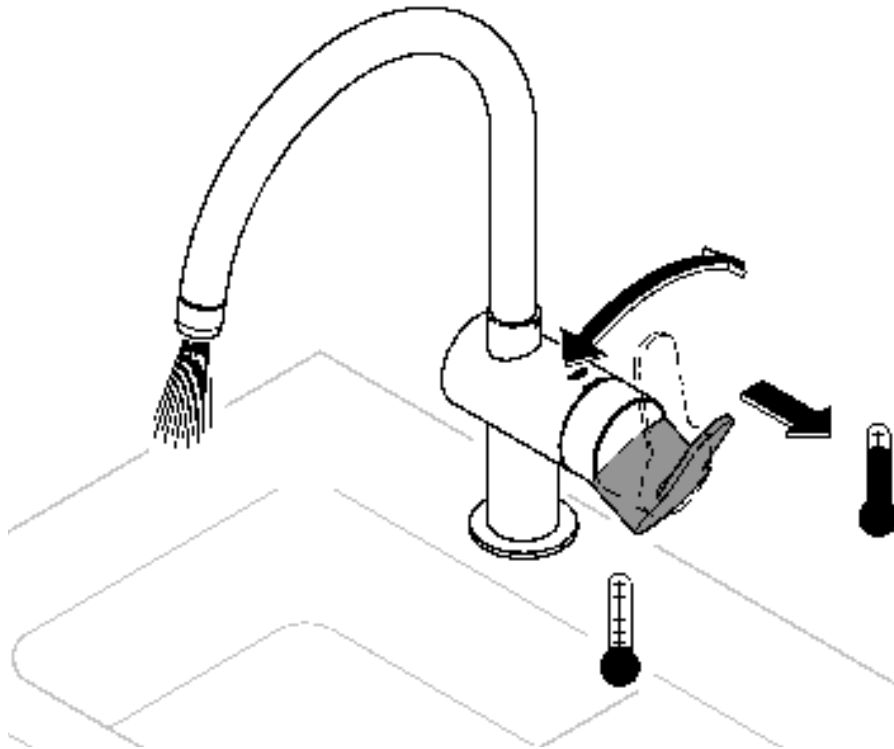

6 l/min

32 452
32 453

3 bar:

11 l/min

3mm

2,5mm

A series of 20 horizontal black lines spanning the width of the page, providing a ruled area for writing.

Pure Freude an Wasser