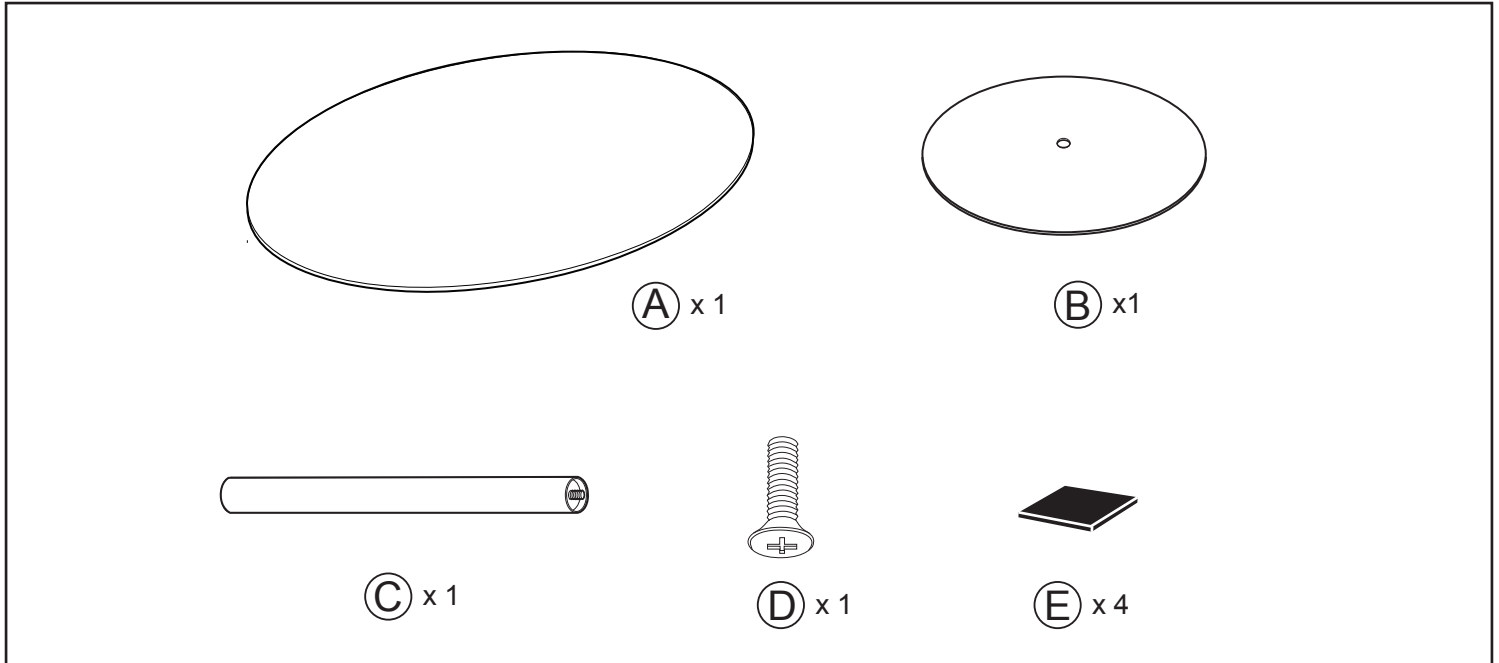

Assembly instructions

ZUIVER^o

2300154 SIDE TABLE SNOW BLACK OVAL
2300155 SIDE TABLE SNOW MARBLE OVAL

CAUTION : DO NOT TIGHTEN SCREWS COMPLETELY UNTIL ALL THE SCREWS ARE FIXED IN THE CORRECT POSITION. TO MAINTAIN YOUR PRODUCT, WE RECOMMEND THAT YOU TAKE EXTRA CARE BY USING COASTERS FOR PROTECTION AND IN CASE OF SPILLING, CLEAN DIRECTLY.