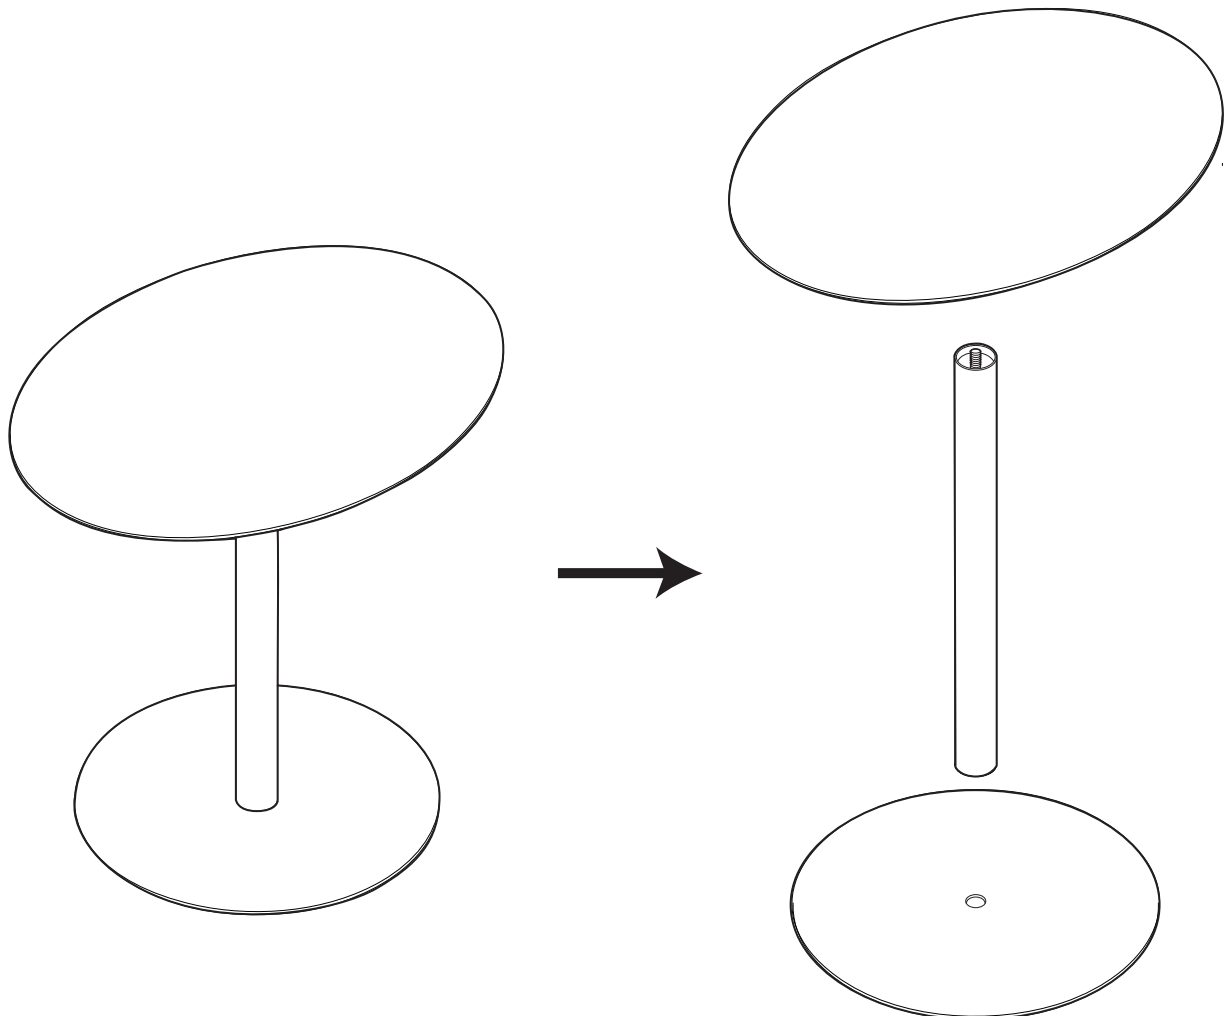

Assembly instructions

ZUIVER^o

2300154 SIDE TABLE SNOW BLACK OVAL
2300155 SIDE TABLE SNOW MARBLE OVAL

CAUTION : DO NOT TIGHTEN SCREWS COMPLETELY UNTIL ALL THE SCREWS ARE FIXED IN THE CORRECT POSITION. TO MAINTAIN YOUR PRODUCT, WE RECOMMEND THAT YOU TAKE EXTRA CARE BY USING COASTERS FOR PROTECTION AND IN CASE OF SPILLING, CLEAN DIRECTLY.

1

2

3

4