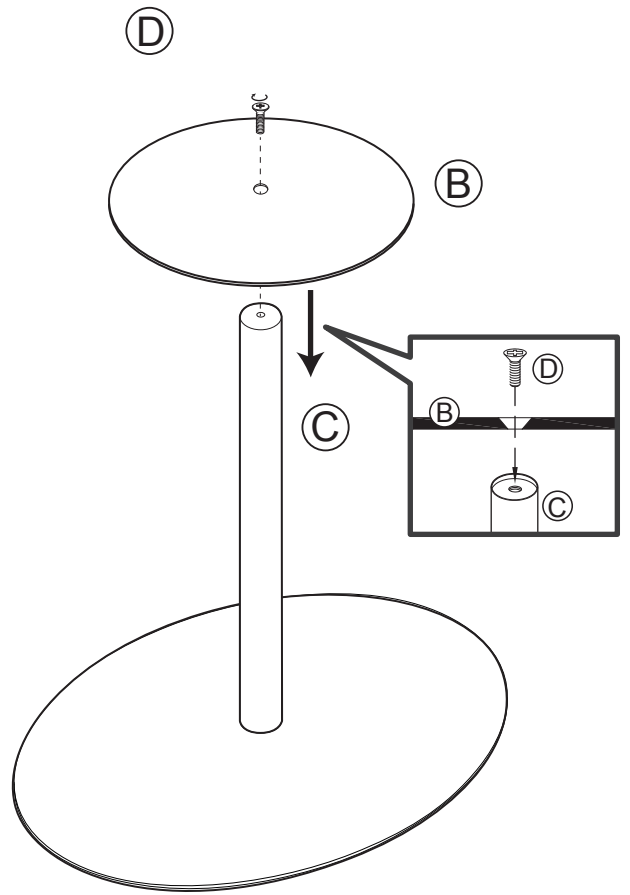

Assembly instructions

ZUIVER^o

2300154 SIDE TABLE SNOW BLACK OVAL
2300155 SIDE TABLE SNOW MARBLE OVAL

CAUTION : DO NOT TIGHTEN SCREWS COMPLETELY UNTIL ALL THE SCREWS ARE FIXED IN THE CORRECT POSITION. TO MAINTAIN YOUR PRODUCT, WE RECOMMEND THAT YOU TAKE EXTRA CARE BY USING COASTERS FOR PROTECTION AND IN CASE OF SPILLING, CLEAN DIRECTLY.

1

2

3

4