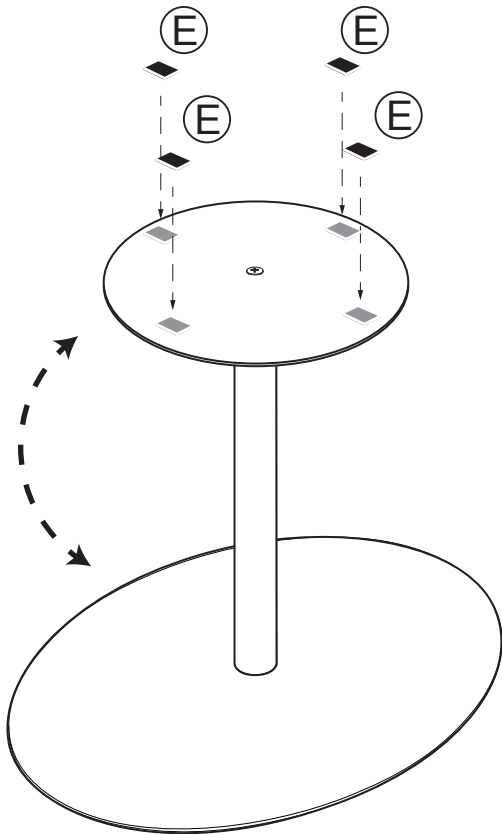

Assembly instructions

ZUIVER^o

2300154 SIDE TABLE SNOW BLACK OVAL
2300155 SIDE TABLE SNOW MARBLE OVAL

CAUTION : DO NOT TIGHTEN SCREWS COMPLETELY UNTIL ALL THE SCREWS ARE FIXED IN THE CORRECT POSITION. TO MAINTAIN YOUR PRODUCT, WE RECOMMEND THAT YOU TAKE EXTRA CARE BY USING COASTERS FOR PROTECTION AND IN CASE OF SPILLING, CLEAN DIRECTLY.

1

2

3

4