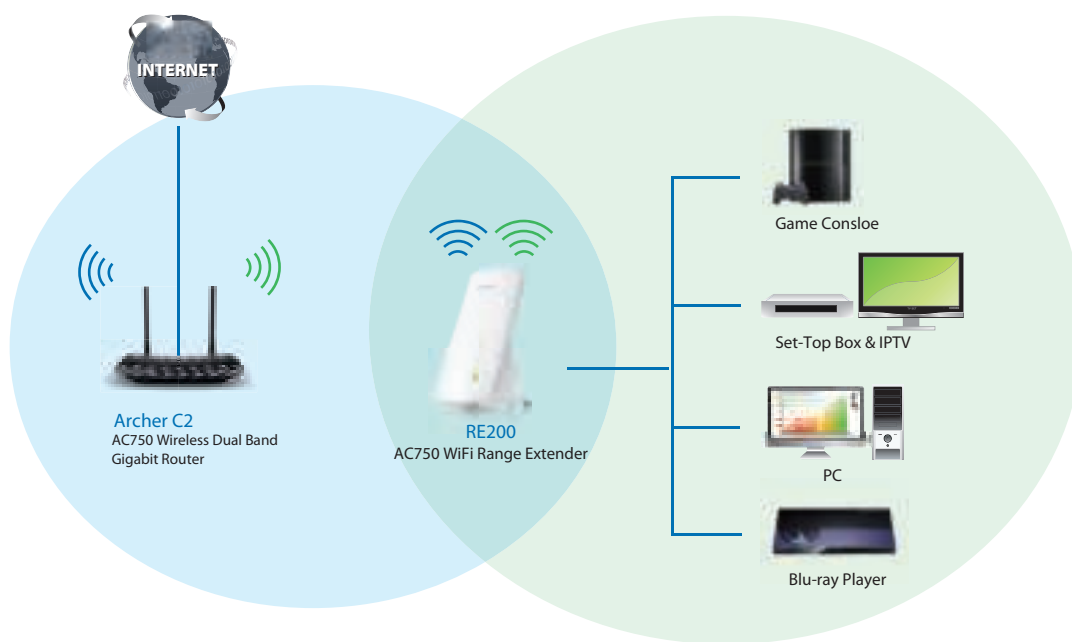

AC750 WiFi Range Extender

RE200

⦿ Features:

- Greatly extend existing wireless coverage to eliminate “dead zones”
- Compatible with 802.11 b/g/n and 802.11ac WiFi devices
- 300Mbps 2.4GHz wireless rate + 433Mbps 5GHz wireless data rates
- High speed mode limits device-to-extender connection and extender-to-router connection to different bands (2.4GHz or 5GHz) to offers maximum performance
- Miniature size and wall-mounted design make it easy to deploy and move flexibly
- Easily expand wireless coverage at a push of Range Extender button
- Smart Signal Indicator Light helps to find the right location to place the range extender
- Profile function remembers previously connected wireless networks
- Supports domain name-based login (<http://tplinkextender.net>) for advanced management

⦿ Description

TP-LINK's RE200 expands your existing WiFi coverage with next generation 11AC WiFi technology and create faster access for 802.11 b/g/n and 802.11ac WiFi devices. It works with any standard WiFi router and creates stronger dual band connections in hard-to-reach areas, allowing you to enjoy seamless wireless coverage throughout your home or office. With up to 750Mbps dual band WiFi, Range Extender button, miniature size and wall mounting design, extending a wireless network has never been easier. In addition, its extra outlet makes power available for other electrical devices. What's more, its Ethernet port allows the RE200 to act as a wireless adapter to turn a wired device into a wireless one.

Diagram:

Working as a Range Extender

Working as a Wireless Adapter

Package:

- AC750 WiFi Range Extender RE200
- RJ-45 Ethernet Cable
- Resource CD
- Quick Installation Guide

Related Product:

- AC750 Wireless Dual Band Gigabit Router Archer C2