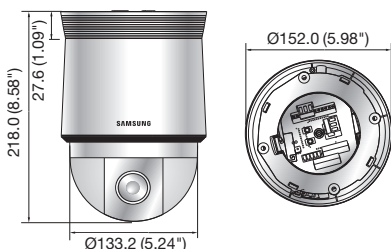

SNP-L6233H/L6233

2Megapixel Full HD 23x Network PTZ Dome Camera

Key Features

- Max. 2M (1920 x 1080) resolution
- 16 : 9 Full HD (1080p) resolution support
- 4.44 ~ 102.1mm (23x) optical zoom, 12x digital zoom
- H.264, MJPEG dual codec, Multiple streaming
- Day & Night (ICR), WDR (100dB), Intelligent video analytics
- PoE+, SD/SDHC/SDXC memory slot, Bi-directional audio support
- IP66 / IK10 (SNP-L6233H), IK10 (SNP-L6233 + SHP-3701H only)

Dimensions

Unit : mm (inch)

SNP-L6233H

SNP-L6233

Accessories (Optional)

* Data recorded on an SD memory card may be lost or damaged by data access during power-off, mechanical shock, memory card detachment, or other operations. Data loss or damage can also occur when a memory card reaches end of life, which varies according to operational conditions. No guarantee is given against damage (including passive damage).