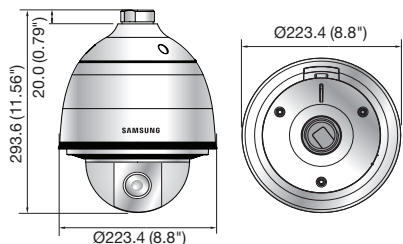

Dimensions

Unit : mm (inch)

SNP-L6233H

SNP-L6233