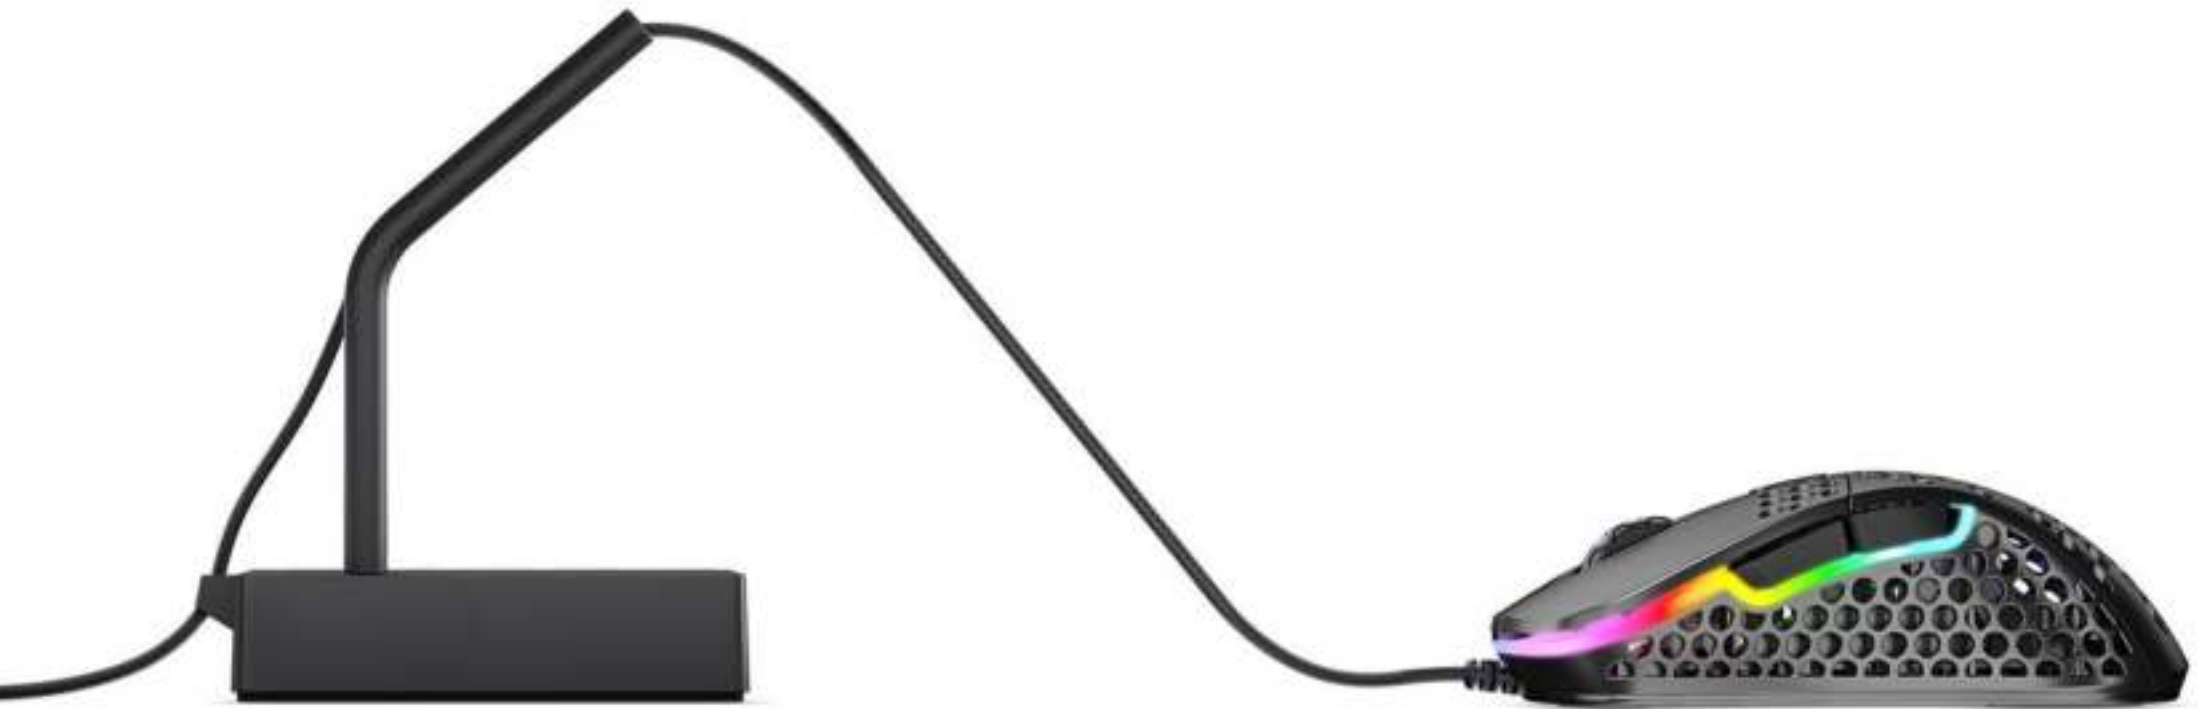

xtrfy

XTRFY B4 - MOUSE BUNGEE FOR SMOOTHER GAMING

LIFT THE CORD. RAISE YOUR GAME.

Game smoother with the B4. Xtrfy's patented mouse bungee design is made to be both steadier and more flexible – all to help gamers improve their play.

FLEXIBLE ARM.

The idea of using a mouse bungee is to make your mouse movements smoother, so why not make them as smooth as possible? Using a flexible silicone arm instead of the conventional metal spring design, the B4 is designed to follow every swipe without resistance and give you an unmatched wireless feel.

While the arm of the bungee needs to be flexible, the base has to be immovable. Anyone who has had a mouse bungee move or fall over in an intense moment of the game knows the importance of having a low centre of gravity. The B4 is engineered to stay put.

COMPACT DESIGN.

Designed to hit the sweet spot between a small footprint and a stable construction, the B4 is minimalistic on your desk and compact in your bag. Or your pocket.

WINNING INGREDIENTS:

Arm: Flexible silicone