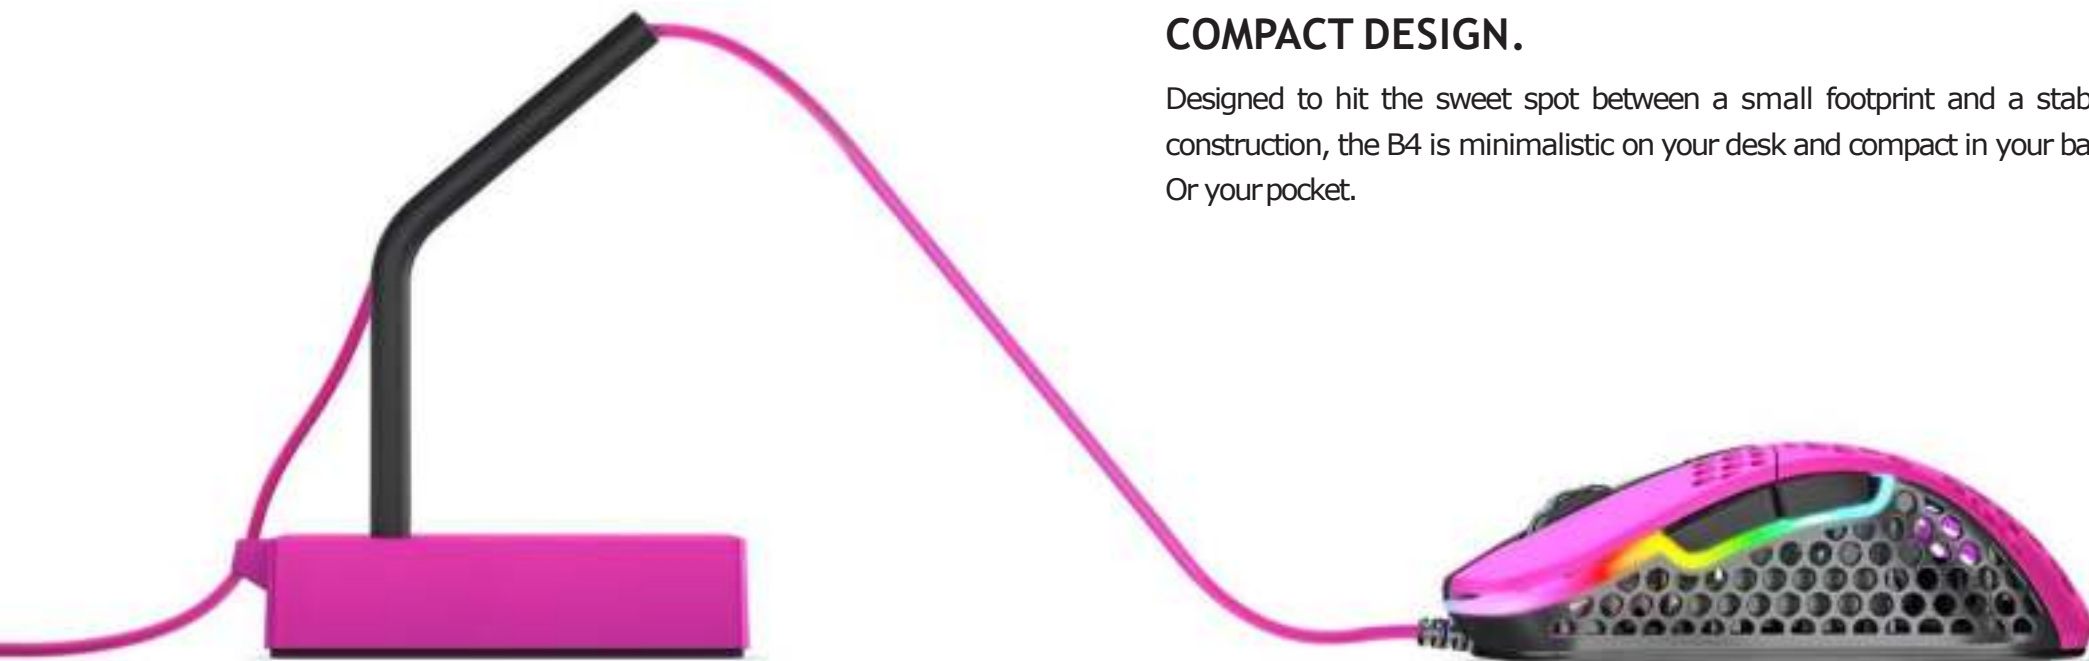

COMPACT DESIGN.

Designed to hit the sweet spot between a small footprint and a stable construction, the B4 is minimalistic on your desk and compact in your bag. Or your pocket.