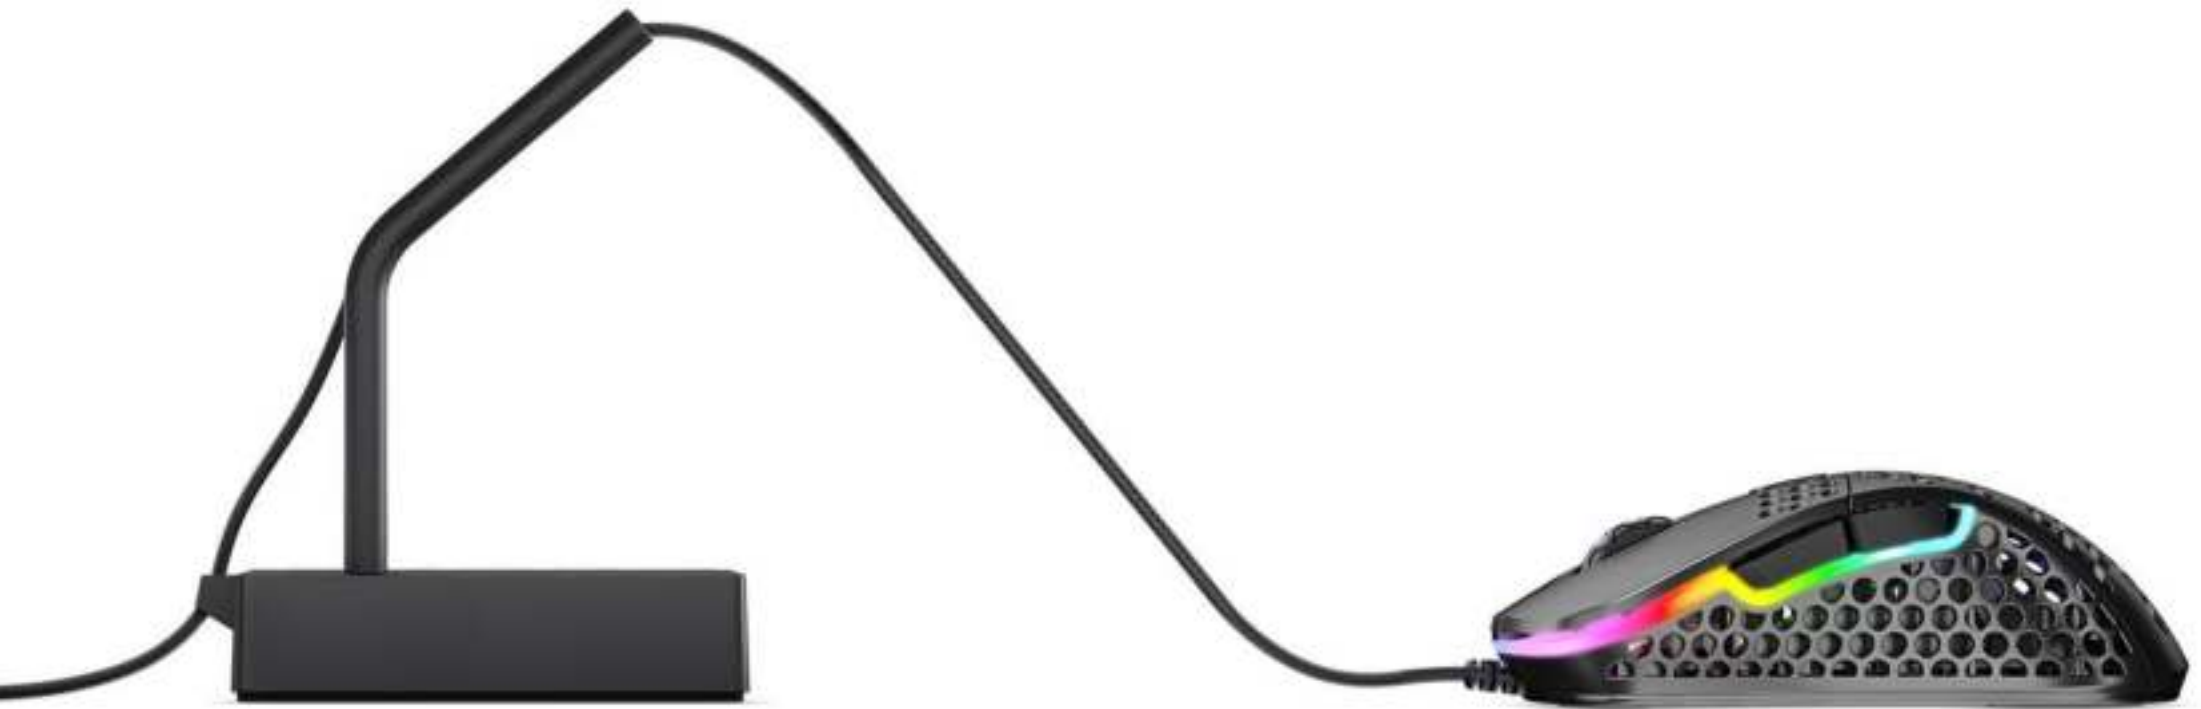

# xtrfy

XTRFY B4 - MOUSE BUNGEE FOR SMOOTHER GAMING

# LIFT THE CORD. RAISE YOUR GAME.

Game smoother with the B4. Xtrfy's patented mouse bungee design is made to be both steadier and more flexible – all to help gamers improve their play.

## FLEXIBLE ARM.

The idea of using a mouse bungee is to make your mouse movements smoother, so why not make them as smooth as possible? Using a flexible silicone arm instead of the conventional metal spring design, the B4 is designed to follow every swipe without resistance and give you an unmatched wireless feel.

## STEADY BASE.

While the arm of the bungee needs to be flexible, the base has to be immovable. Anyone who has had a mouse bungee move or fall over in an intense moment of the game knows the importance of having a low centre of gravity. The B4 is engineered to stay put.