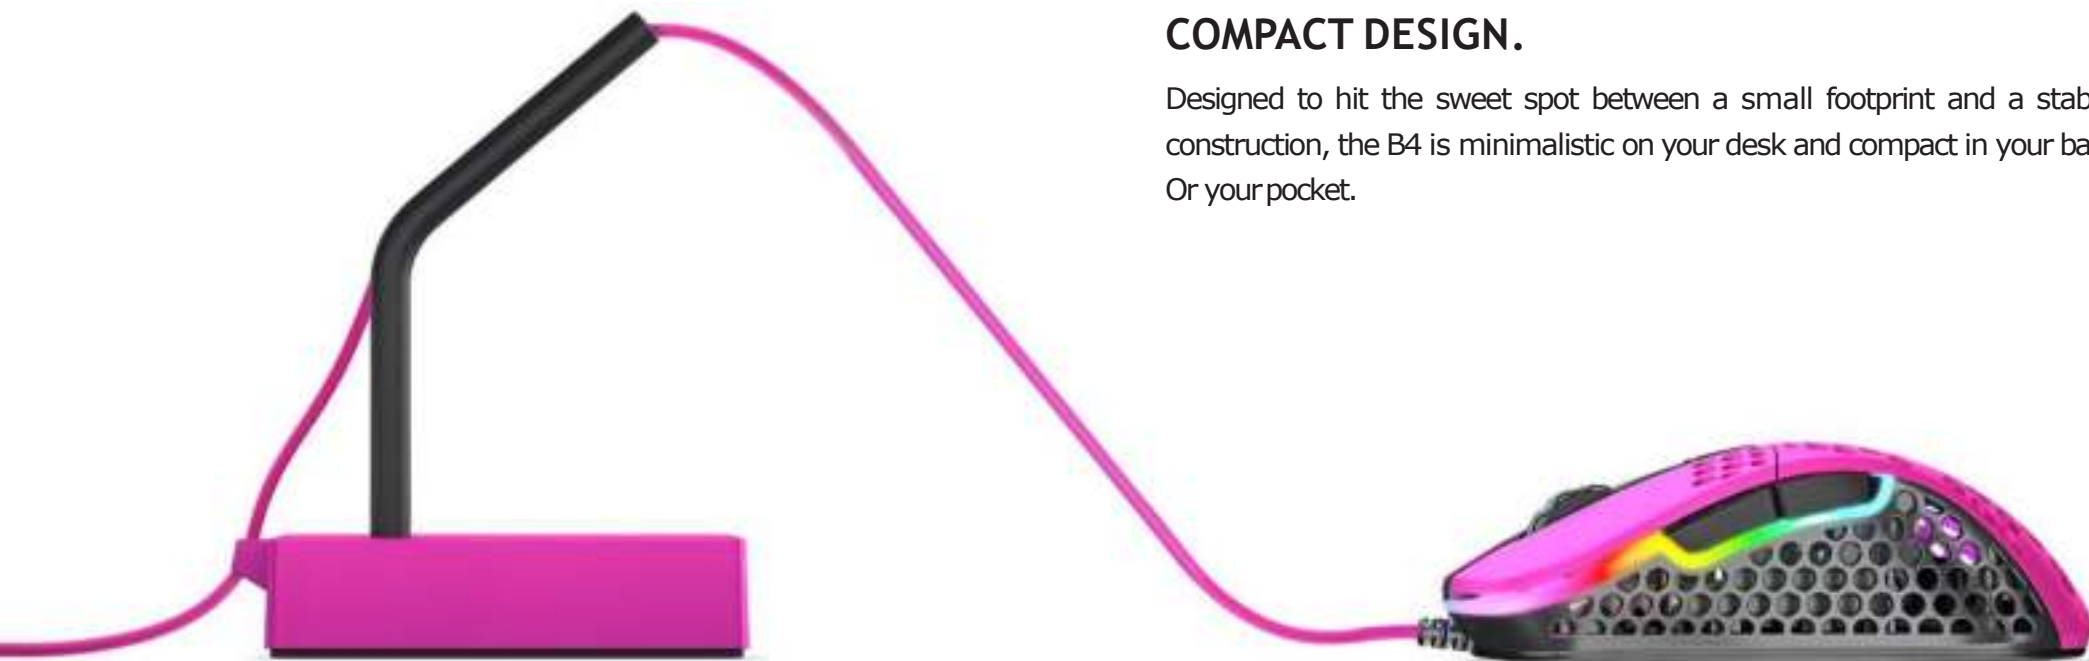

## FLEXIBLE ARM.

The idea of using a mouse bungee is to make your mouse movements smoother, so why not make them as smooth as possible? Using a flexible silicone arm instead of the conventional metal spring design, the B4 is designed to follow every swipe without resistance and give you an unmatched wireless feel.

## STEADY BASE.

While the arm of the bungee needs to be flexible, the base has to be immovable. Anyone who has had a mouse bungee move or fall over in an intense moment of the game knows the importance of having a low centre of gravity. The B4 is engineered to stay put.

## QUICK ASSEMBLY.

Detach the silicone arm for extra durability when you're on the go. And set the bungee up quick and easy when it's game time. Put the silicone arm in the base, slide the mouse cord into the groove of the arm and the clip at the back. You're ready in ten seconds. (If you're slow.)