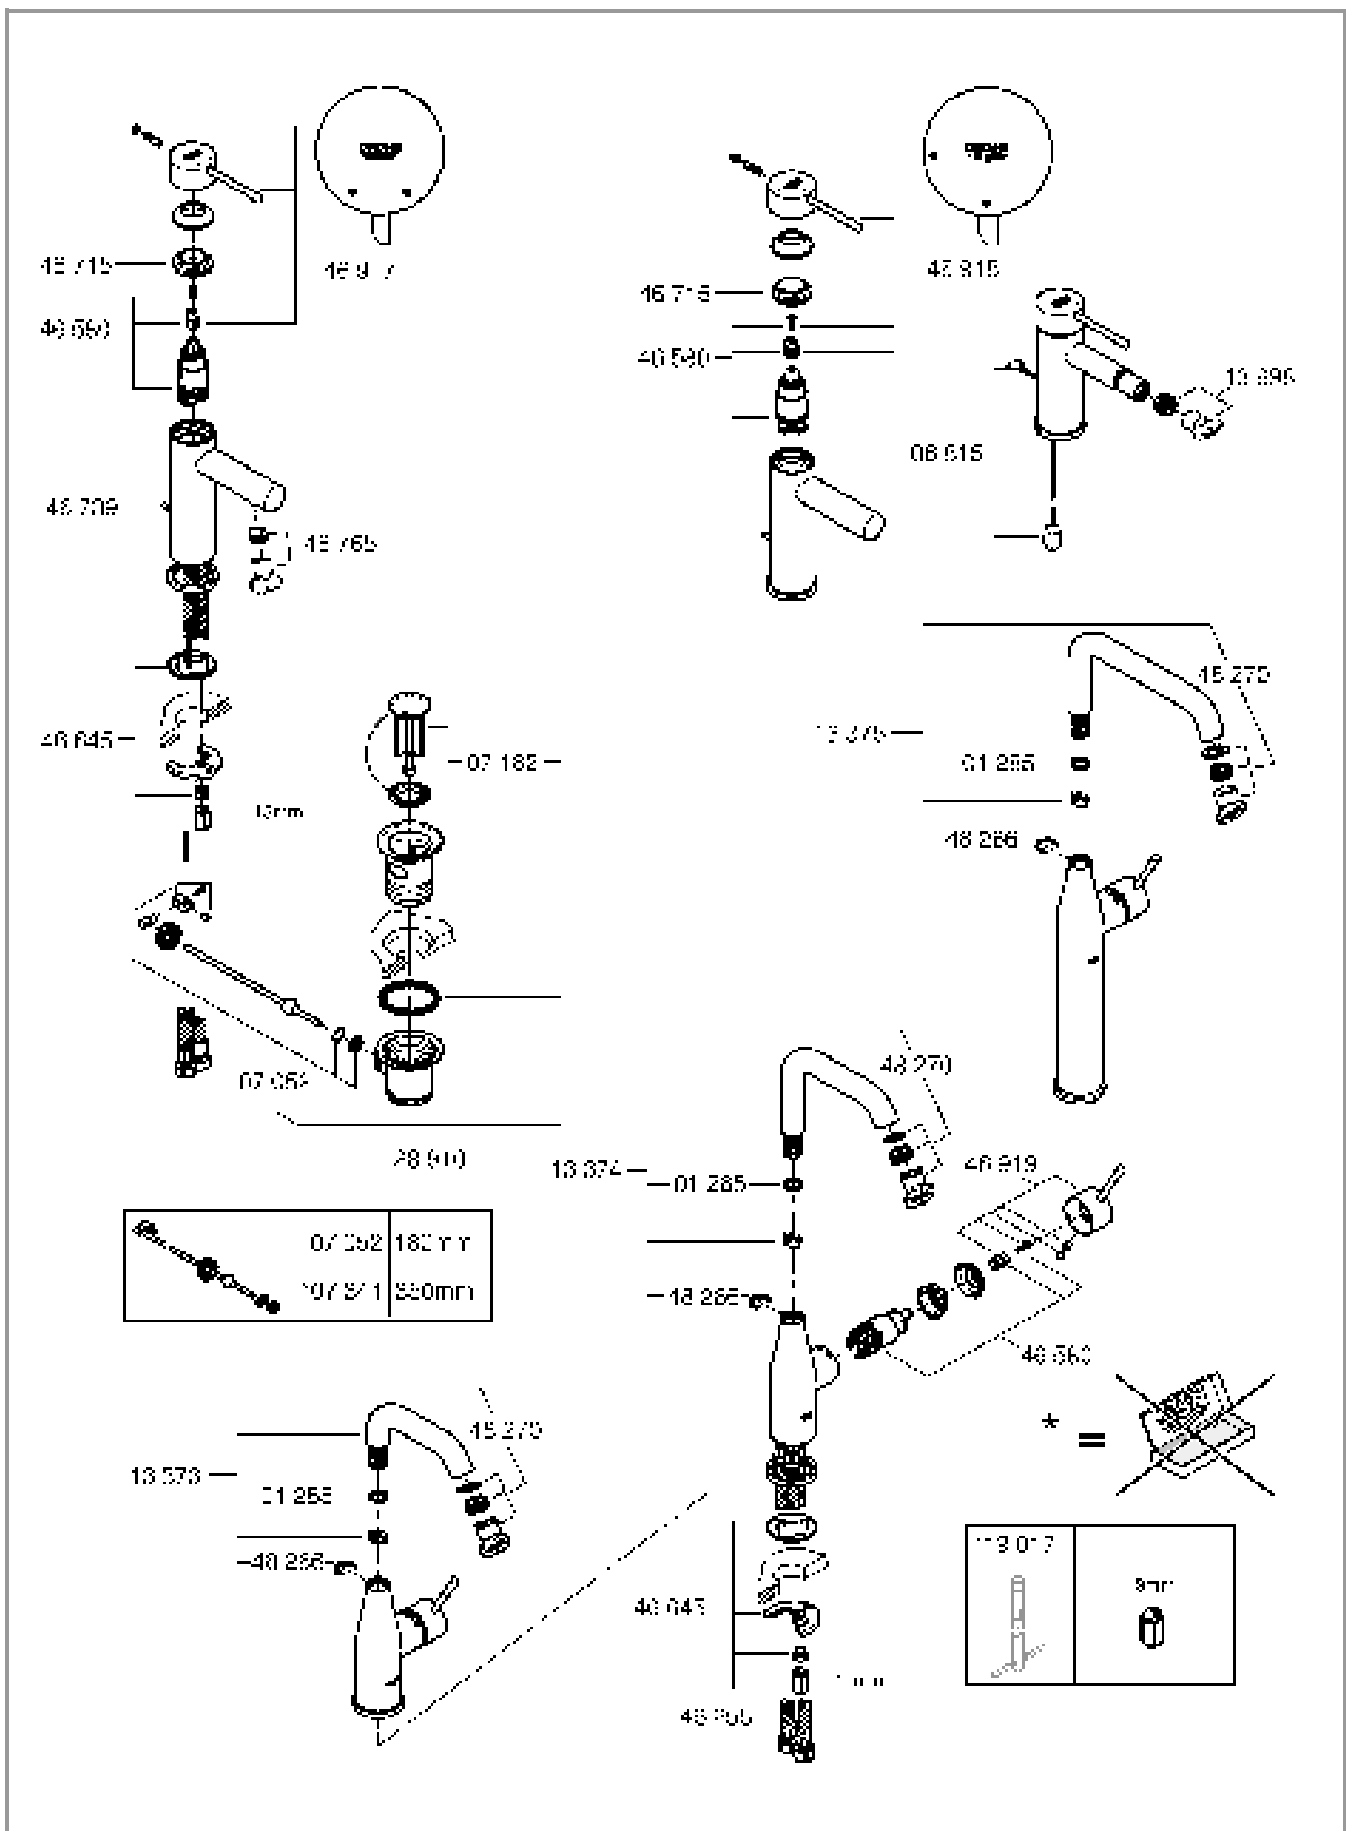

3

A series of 20 horizontal lines spanning the width of the page, designed as a writing area. The lines are evenly spaced and extend from the left margin to the right margin.

Pure Freude an Wasser

GROHE
WAVES