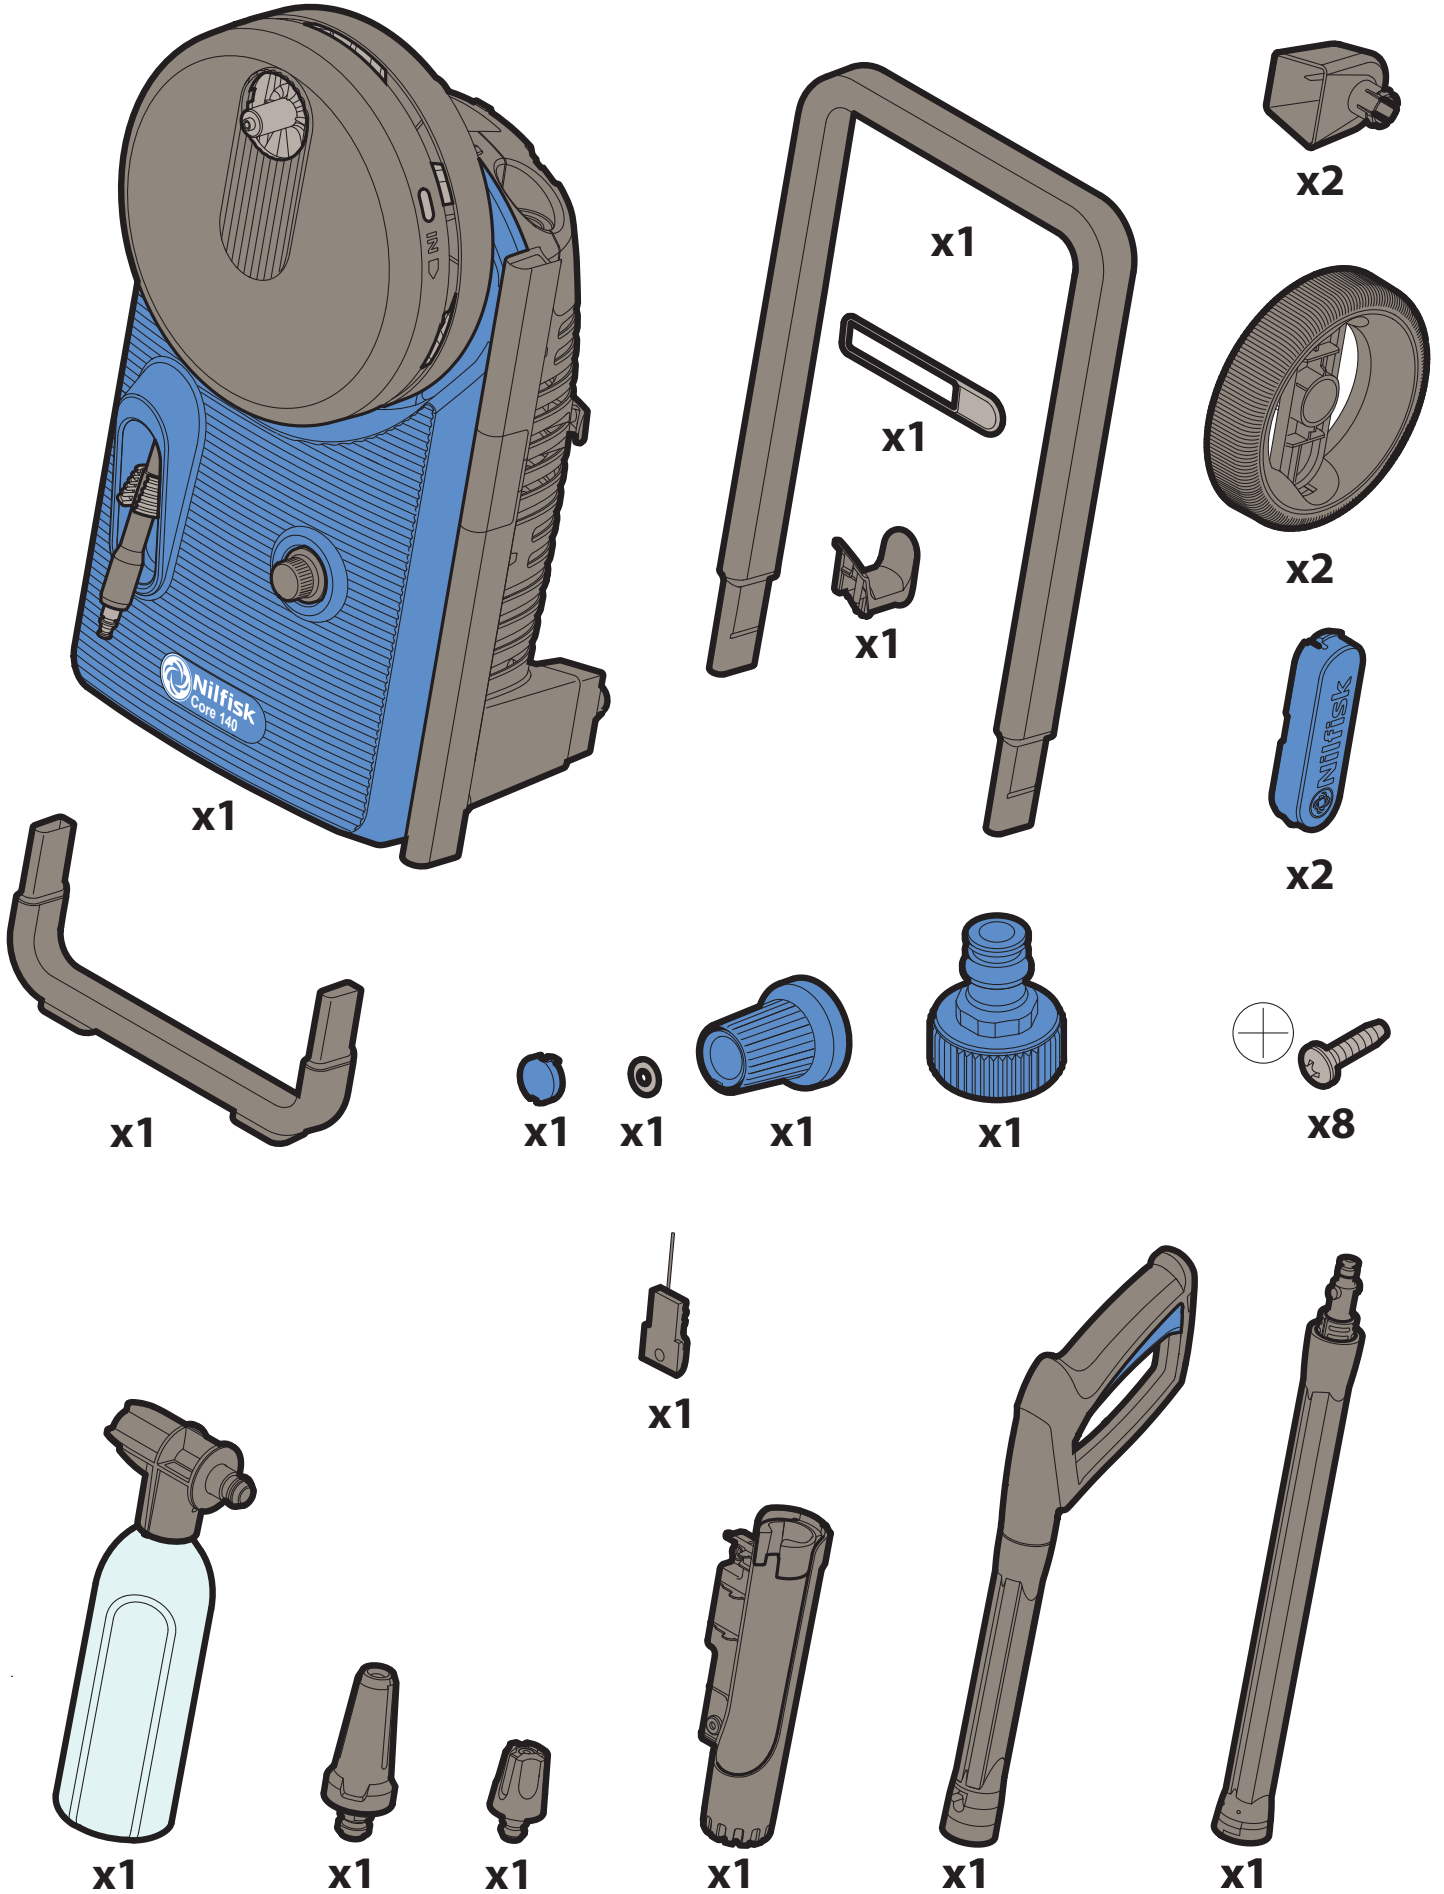

## Quick Start Guide High Pressure Washer Core 140 Powercontrol

**Caution:** Read the instructions before using the machine

Core 140 Powercontrol

A

Core 140 Powercontrol

A

1

2