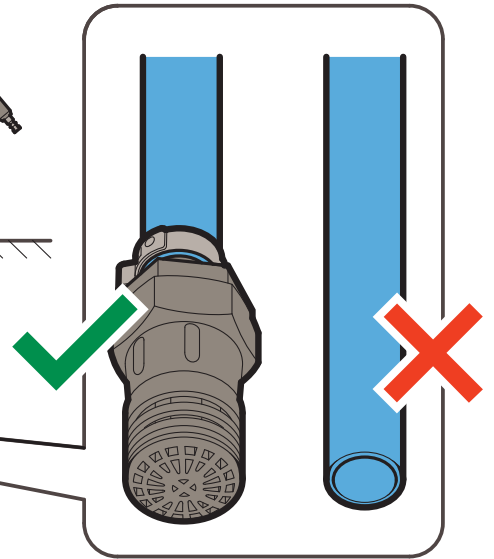

12

GENTLE NOZZLE

ROUGH NOZZLE

PATIO CLEANER

13

14

C

1