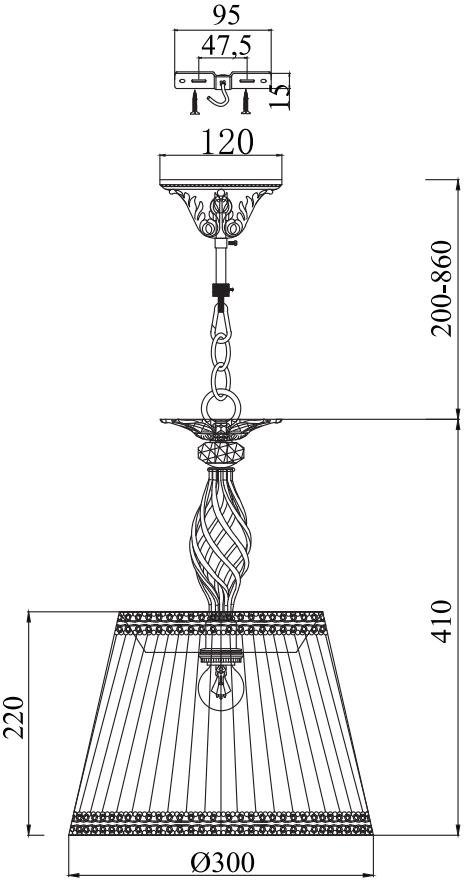

Instruction

Collection: Royal Classic
Series: Grace
Model: RC247-PL-01-R
Pendant lamp

– Pendant lamp

1 x E14 (60w)

MAYTONI
DECORATIVE LIGHTING

www.maytoni.de