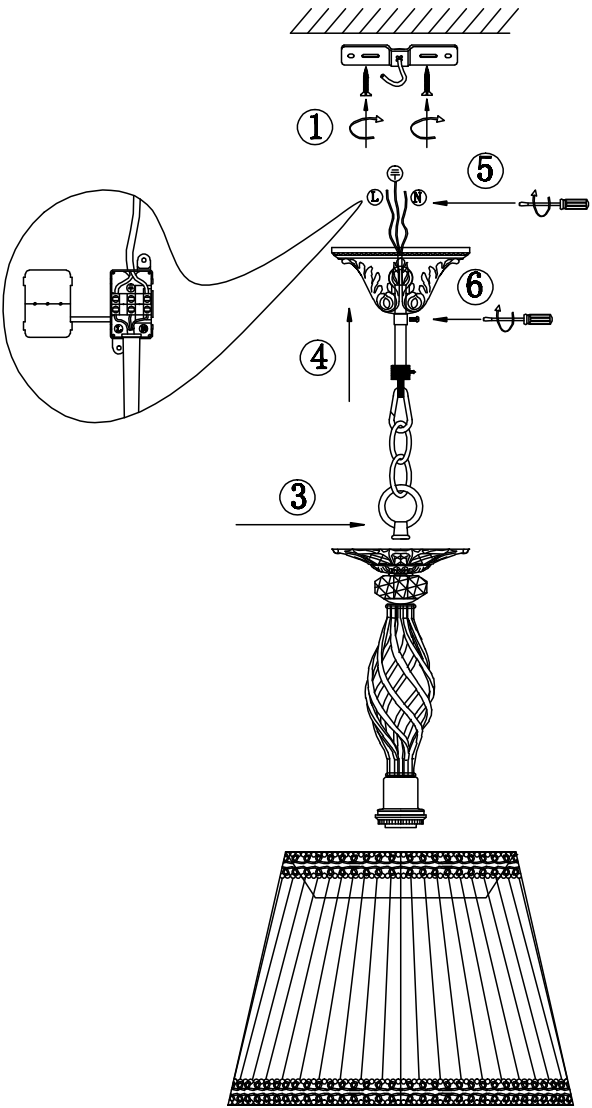

Instruction

Collection: Royal Classic
Series: Grace
Model: RC247-PL-01-R
Pendant lamp

– Pendant lamp

1 x E14 (60w)

MAYTONI
DECORATIVE LIGHTING

www.maytoni.de