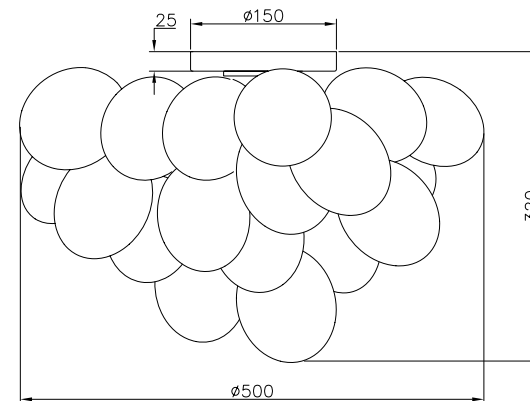

Instruction

MOD112CL-08G

8 x G9 (28W)

Model: MOD112CL-08G
Collection: Modern
Series: Balbo

Ceiling Lamps