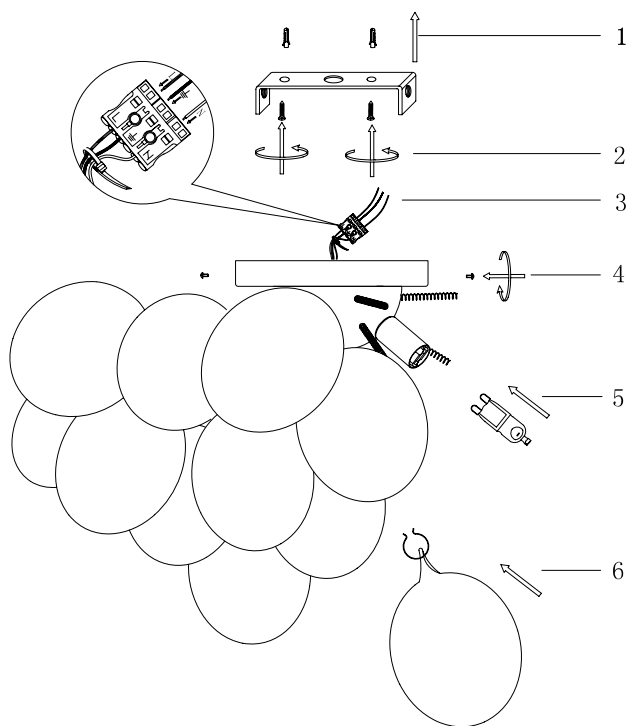

Instruction

MOD112CL-08G

8 x G9 (28W)

Model: MOD112CL-08G
Collection: Modern
Series: Balbo

Ceiling Lamps