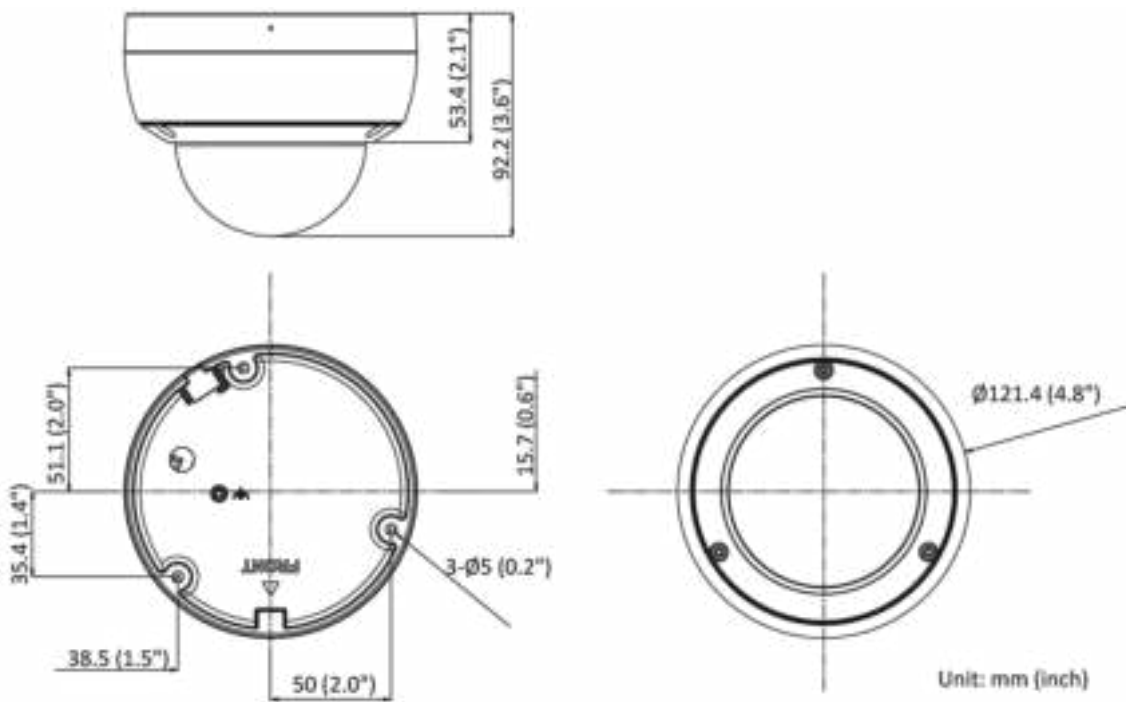

Safety	UL (UL 60950-1); CB (IEC 60950-1:2005 + Am 1:2009 + Am 2:2013, IEC 62368-1:2014); CE-LVD (EN 60950-1:2005 + Am 1:2009 + Am 2:2013, IEC 62368-1:2014)
Environment	CE-RoHS (2011/65/EU); WEEE (2012/19/EU); Reach (Regulation (EC) No 1907/2006)
Protection	IP67 (IEC 60529-2013), IK10 (IEC 62262:2002)

▪ **Available Model**

DS-2CD2186G2-I (2.8/4 mm)

DS-2CD2186G2-ISU (2.8/4 mm)

DS-2CD2186G2-ISU (2.8 mm) (Black)

▪ **Dimension**