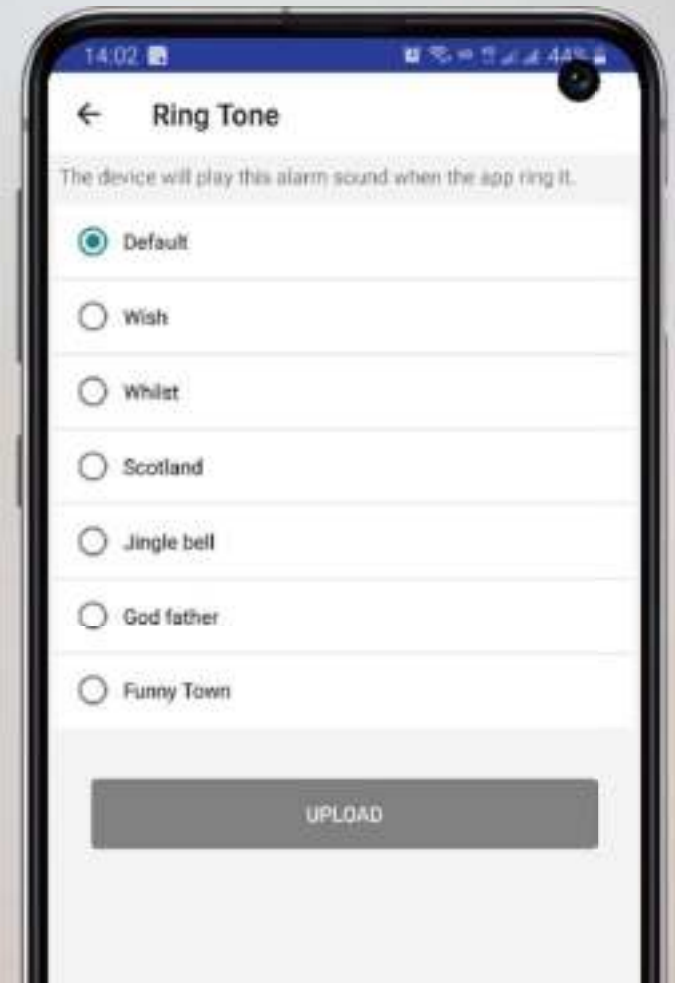

## MOTION ALERT (only available in model - iTrack motion)

iTrack motion hides inside the motion sensor that alerts you to unwanted movement. You will get the notifications into the application immediately and iTrack motion will set off a loud alarm.

You can also download the movement record when you reconnect.

## SIRI/ONE-TOUCH TO FIND THINGS

Use Siri shortcut to ring the iTrack, or tap the "ring" button in the App, the iTrack attached to your item will start ring. You can easily to find things that your often misplace or lose like keys, wallet, bag, backpack, kids' toys, TV controller or umbrellas.