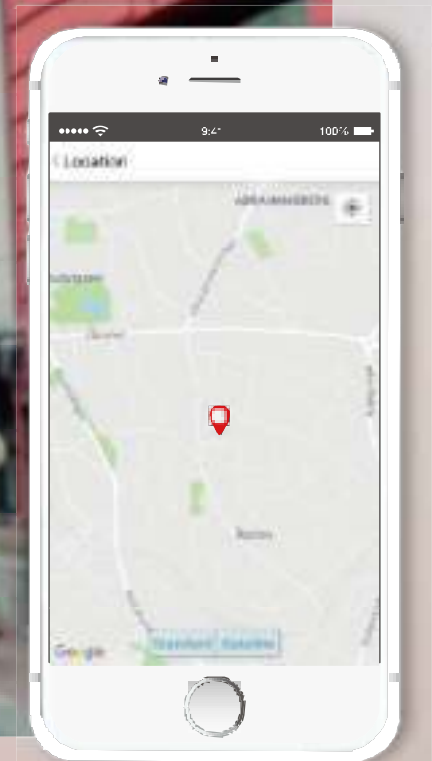

## FIND YOUR PHONE

If you can't find your lost phone, you can long press or double click the iTrack tag and if you're within the Bluetooth connection range, your phone will start ringing even it's in silent mode.

## OUT OF RANGE NOTIFICATION

When enabled, the phone or/and iTrack tag will make sound alarm to let you know you've left thing behind, so that can go back and take your things with you.

The App and iTrack tag will also auto-reconnect when they are back to the range.

## LAST SEEN LOCATION

If you cannot find your missing keys, wallet or other items, you can still check the last known location in the built-in map.