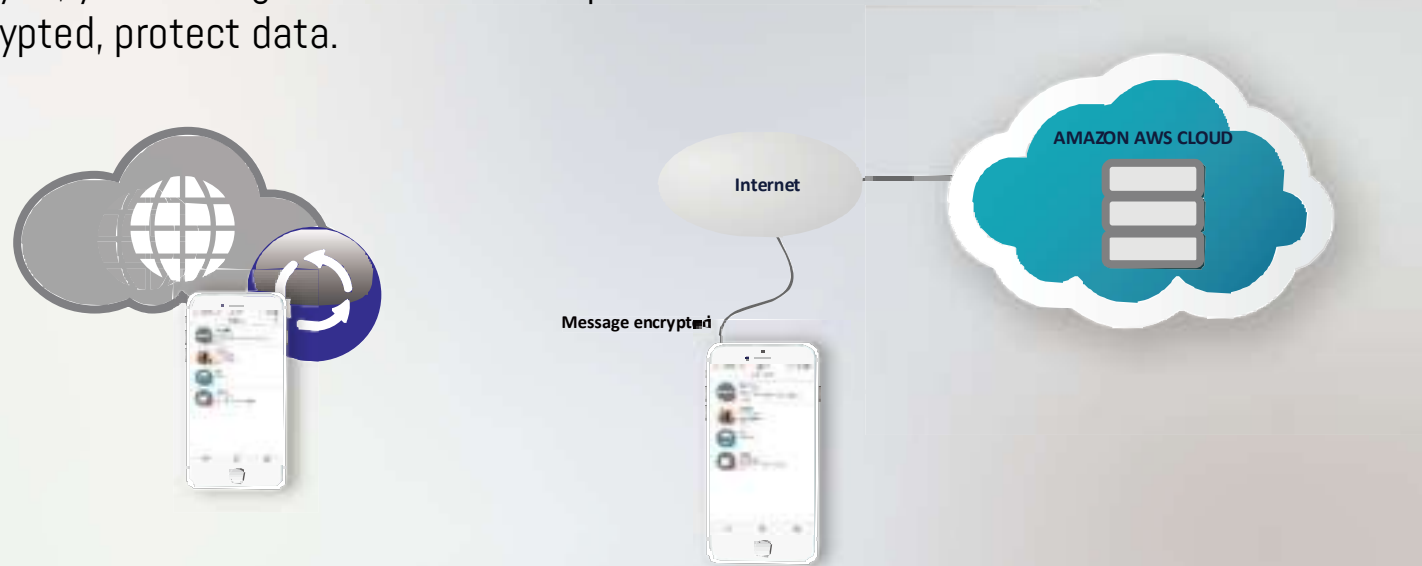

CLOUD SYNC AND SECURITY

Support cloud sync, you can sign in with different phones with same iTrack list.
End to end encrypted, protect data.

MULTI LANGUAGE SUPPORT

The iTrackEasy App is in English, Deutsch, French, Italian, Russian, Czech. We can add more languages if needed.