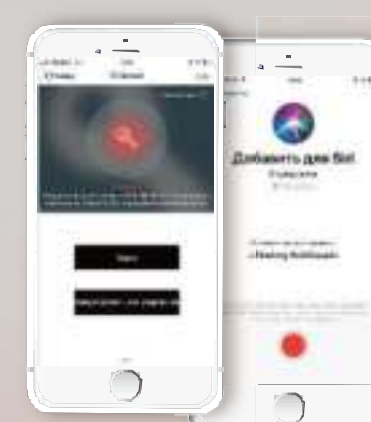

## IOS & ANDROID COMPATIBLE

Come with a handy App, easy to use.

The range is up to 80 meters (240 feet) --The range will based on the phone brand/model and your surroundings.

## STANDARD & REPLACEABLE BATTERY

The iTrack tag use standard CR2032 or CR2016 battery. It's common battery and easy to replace.

## CLOUD SYNC AND SECURITY

Support cloud sync, you can sign in with different phones with same iTrack list.  
End to end encrypted, protect data.

## MULTI LANGUAGE SUPPORT

The iTrackEasy App is in English, Deutsch, French, Italian, Russian, Czech. We can add more languages if needed.