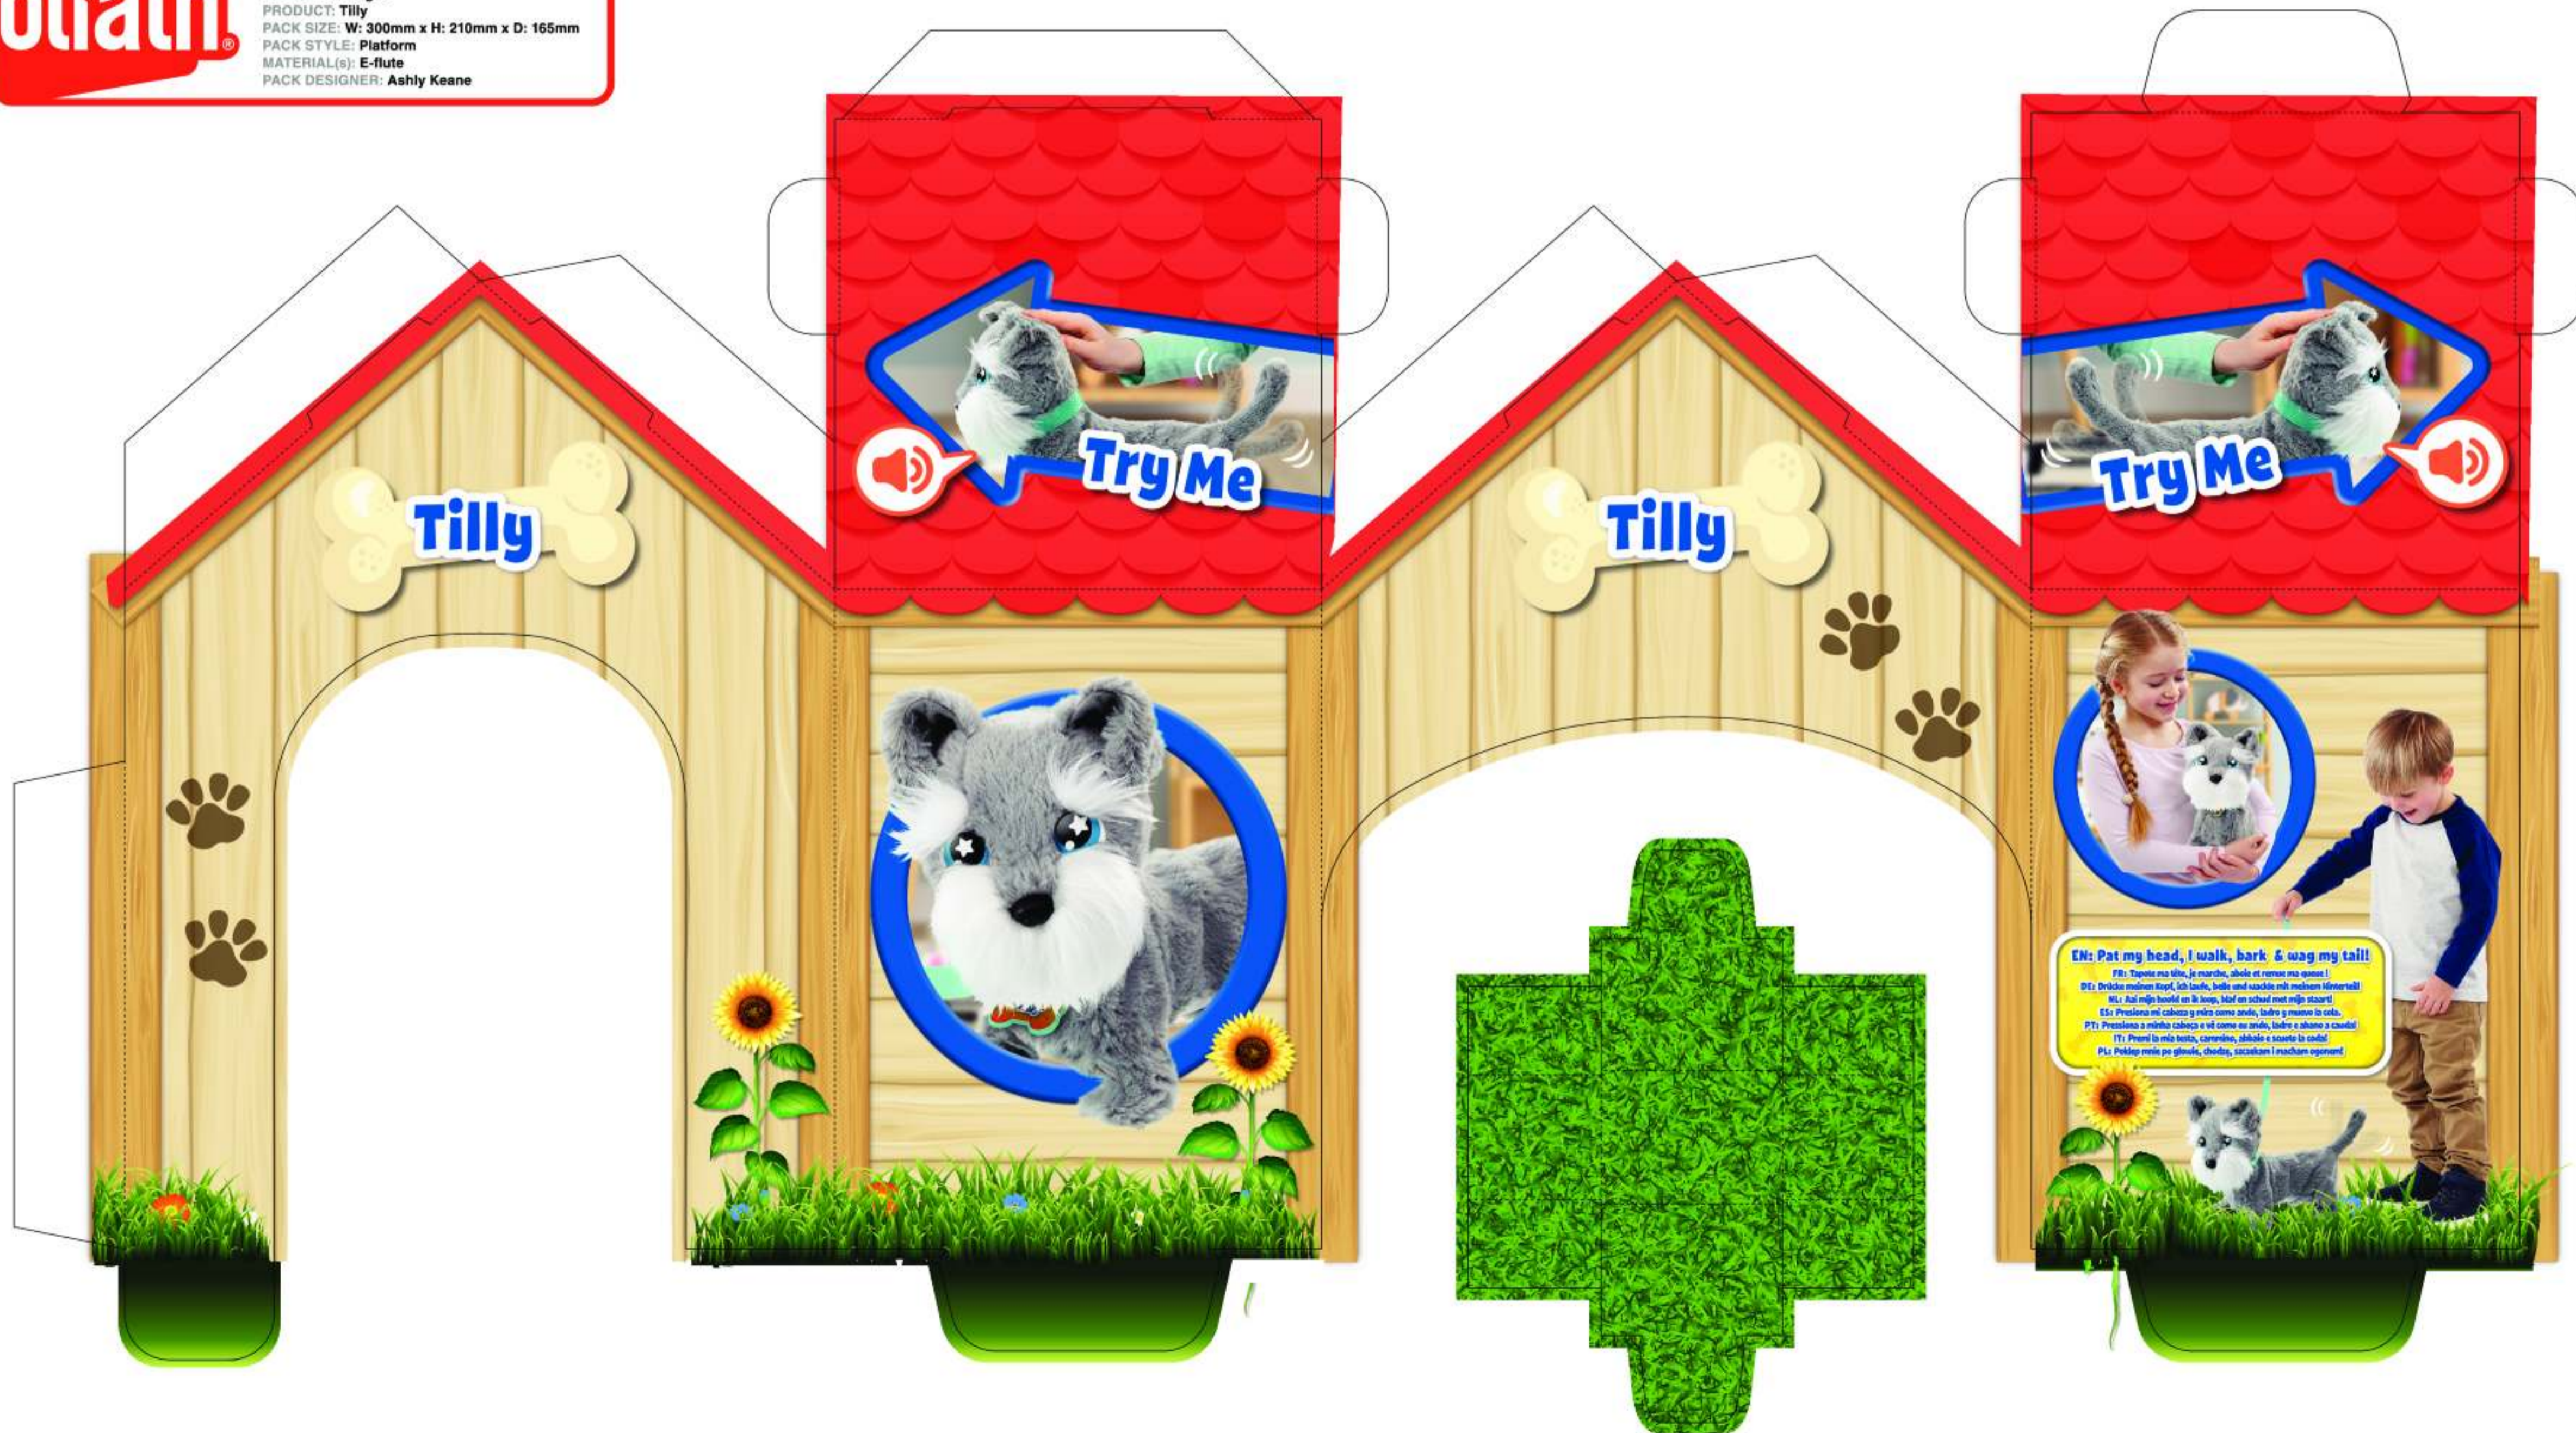

Goliath

JOB NOTES:
INKS: CMYK
ITEM NO(s): 919920.006
BRAND: Animagic
PRODUCT: Tilly
PACK SIZE: W: 300mm x H: 210mm x D: 165mm
PACK STYLE: Platform
MATERIAL(s): E-flute
PACK DESIGNER: Ashly Keane