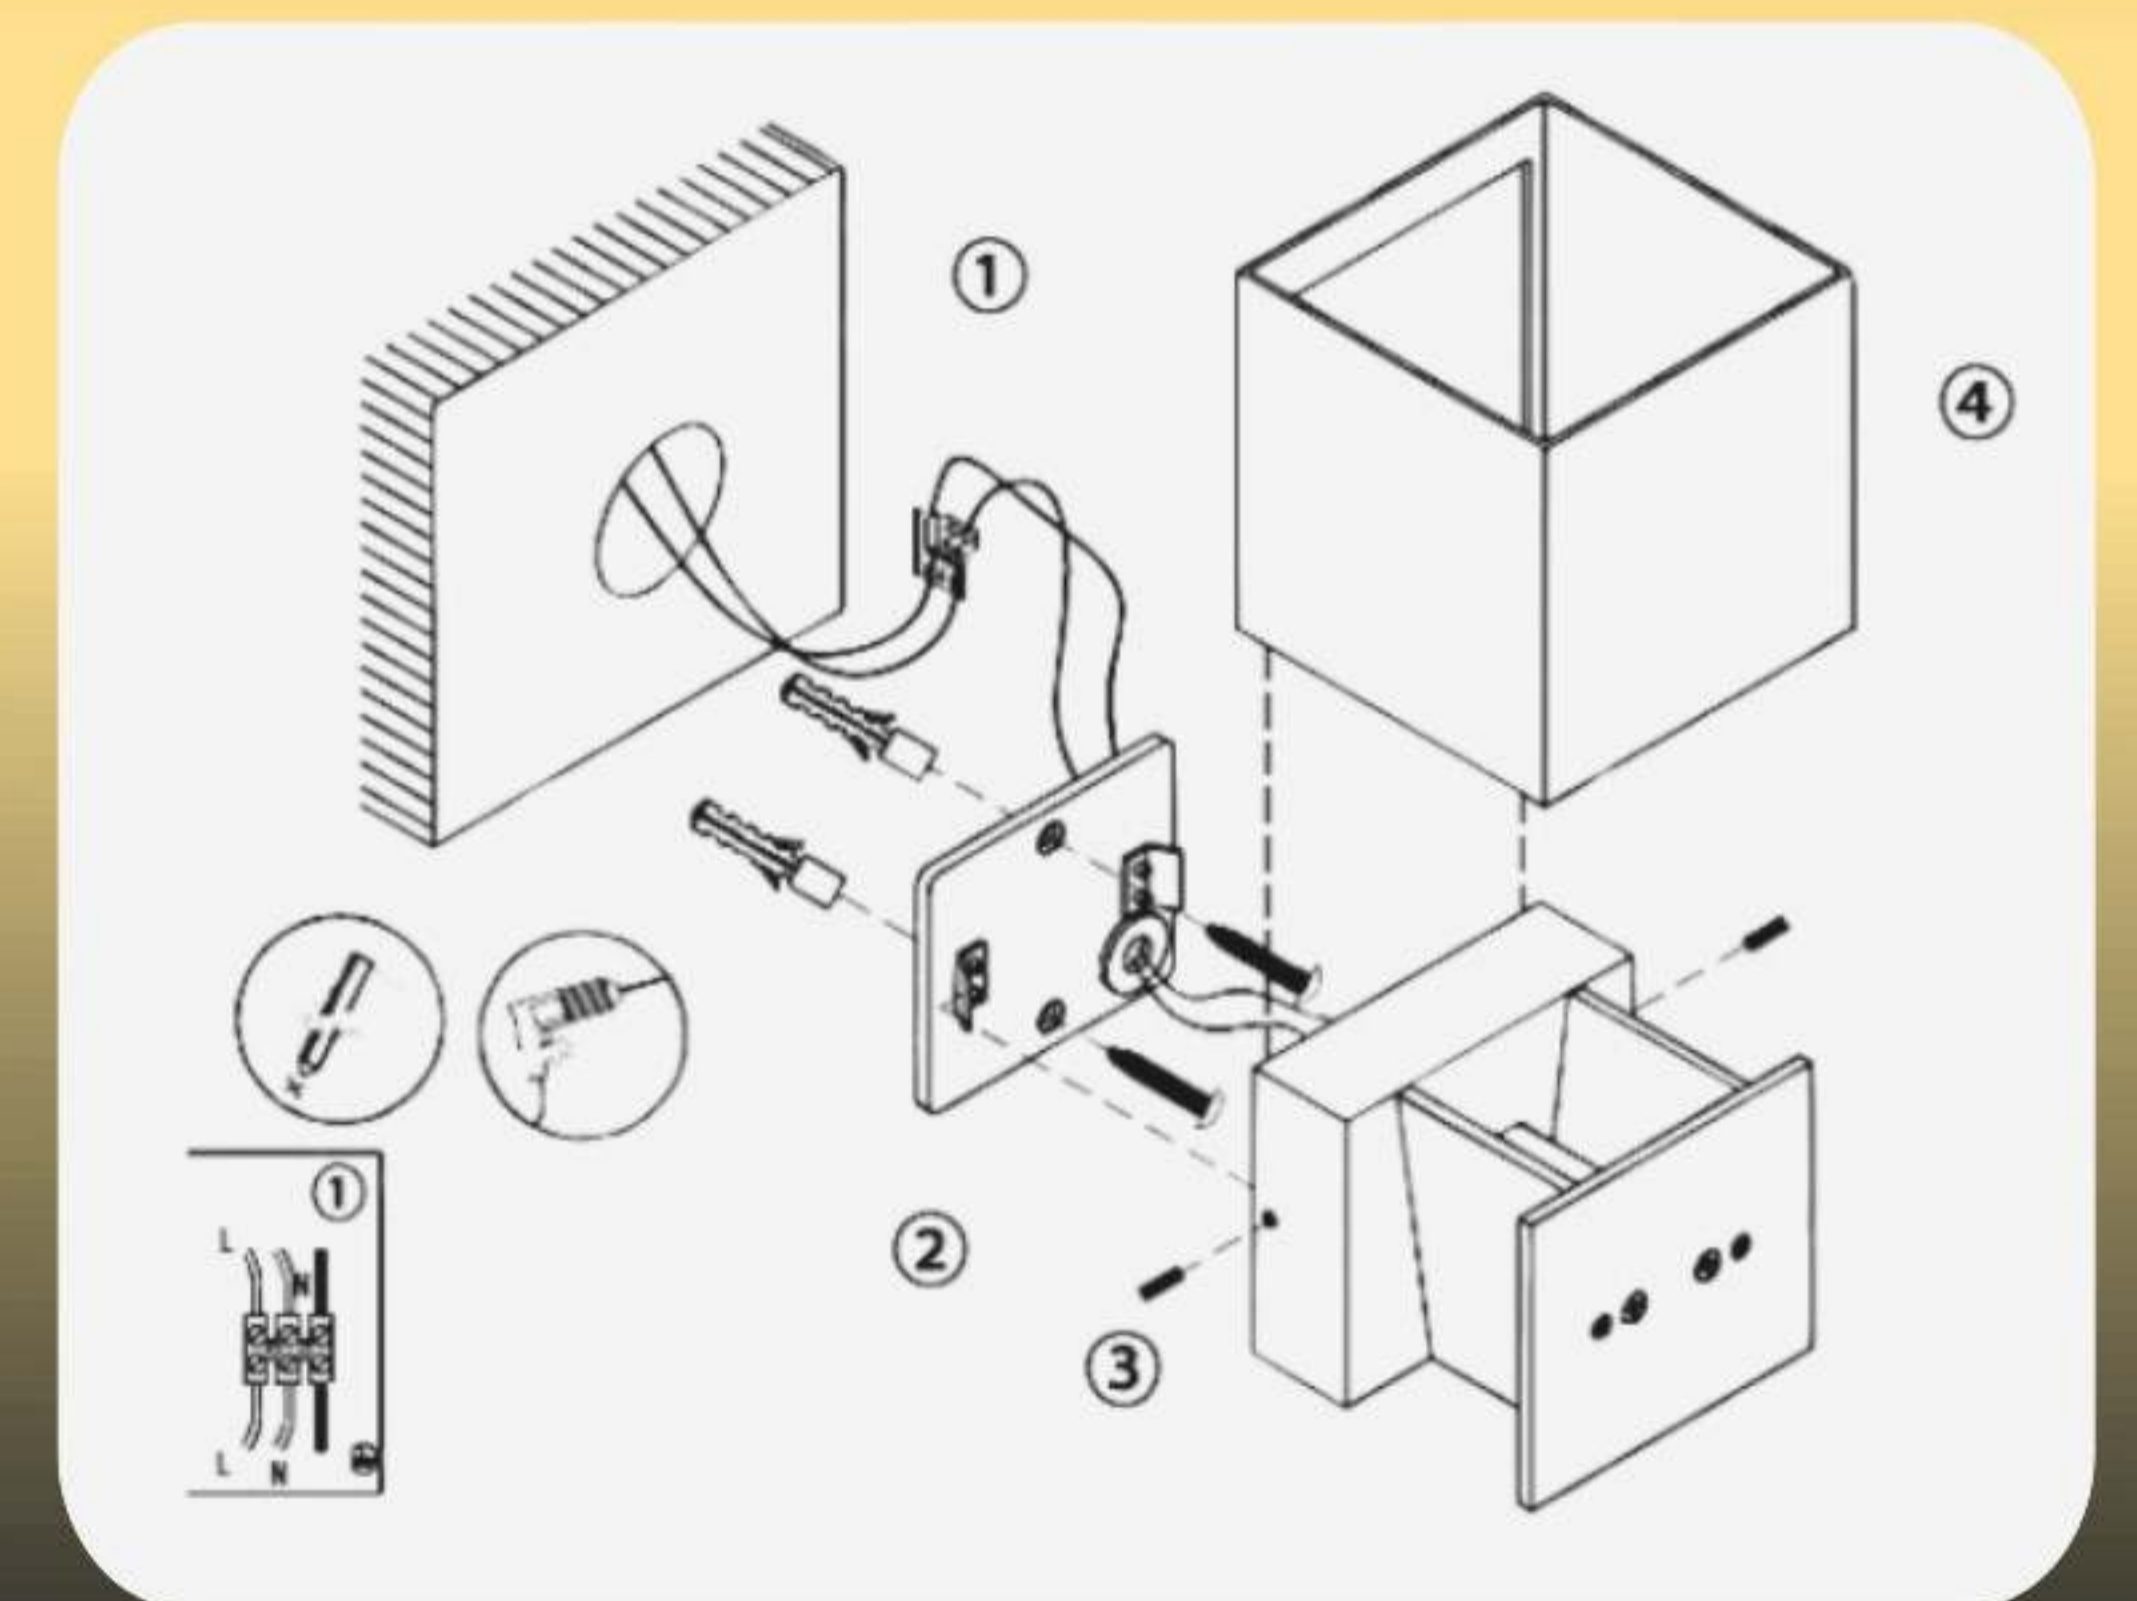

- LED**
- Motion sensor
 - Dimmable
 - Standard
- Type:
- Wattage: 12W
 - Light Color: Warm White
- Shell Color:
- Black
 - White
 - Gray
 - Gold
 - Silver
 - Brown

LUMINIZE

110x110x220mm

LUMINIZE

- ✓ Energy consumption: A++
- ✓ Color temperature: 2700k
- ✓ Wattage: 12W
- ✓ Material: Aluminum
- ✓ Product Size: 10x10x10cm
- ✓ Style: Modern
- ✓ Shape: Square
- ✓ IP rate: IP65

LED

LUMINIZE

- ✓ Energy consumption: A++
- ✓ Color temperature: 2700k
- ✓ Wattage: 12W
- ✓ Material: Aluminum
- Product Size: 10x10x10cm
- ✓ Style: Modern
- ✓ Shape: Square
- ✓ IP rate: IP65

LED

LUMINIZE

IP65 FC RoHS