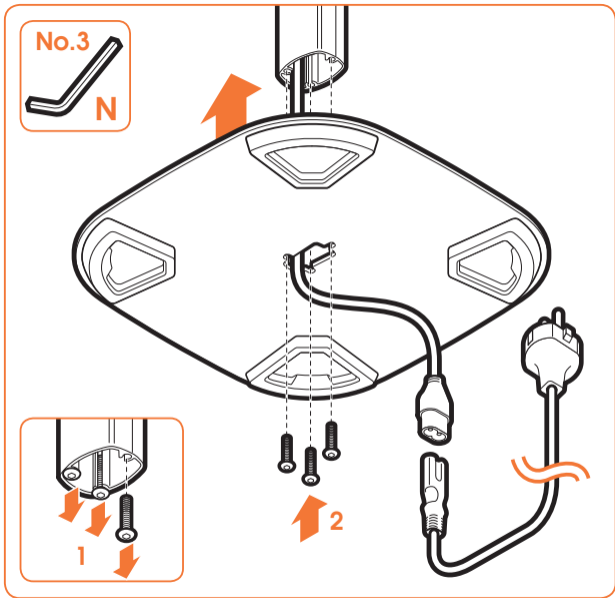

expanding experiences

SOUND 4301

Fits SONOS PLAY:1 (Max. weight load = 3 kg)

Scan the QR-code to find the
installation movie on YouTube:

More information on: www.vogels.com

expanding experiences

www.vogels.com