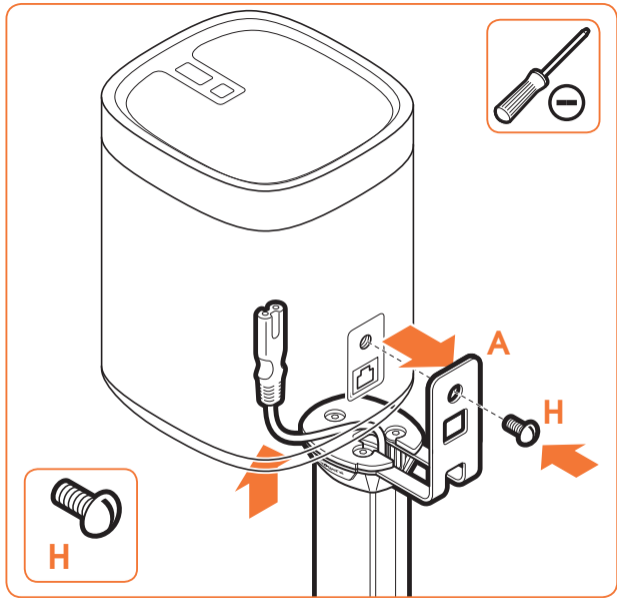

expanding experiences

SOUND 4301

Fits SONOS PLAY:1 (Max. weight load = 3 kg)

Scan the QR-code to find the
installation movie on YouTube:

More information on: www.vogels.com

expanding experiences

www.vogels.com