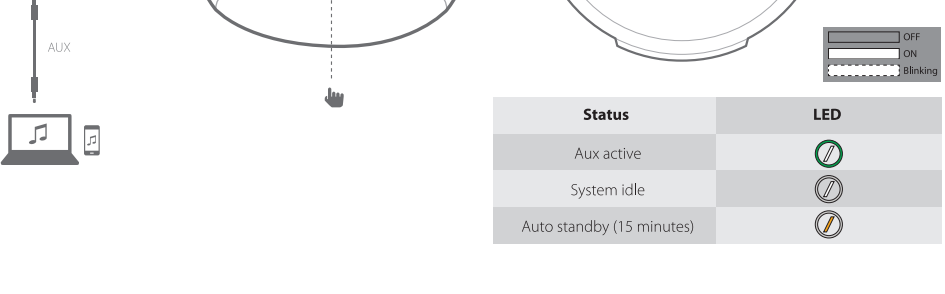

Multi-room music streaming

Status	LED
Wi-Fi streaming