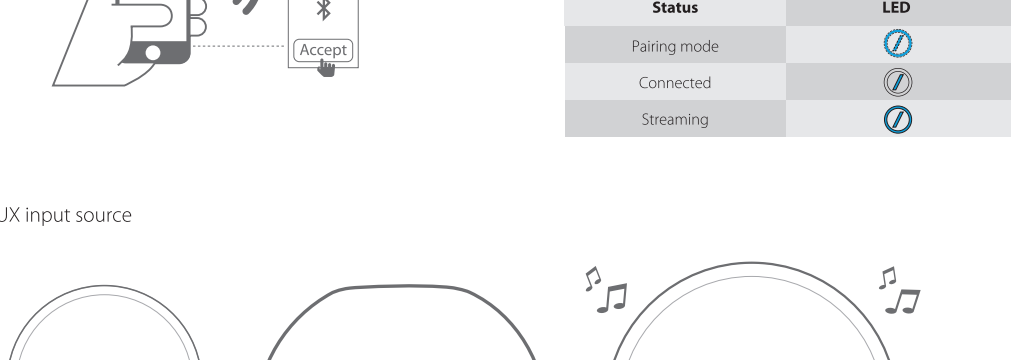

AUX input source

Status	LED
Aux active	
System idle	
Auto standby (15 minutes)