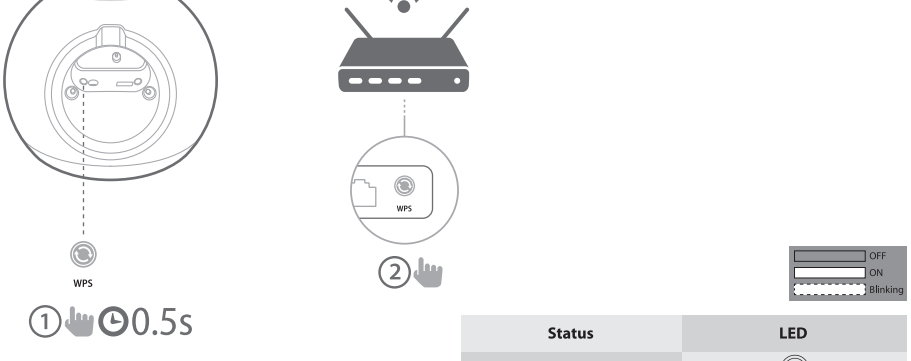

WPS (Wi-Fi Protected Setup)

Status	LED
Connecting	
Connected