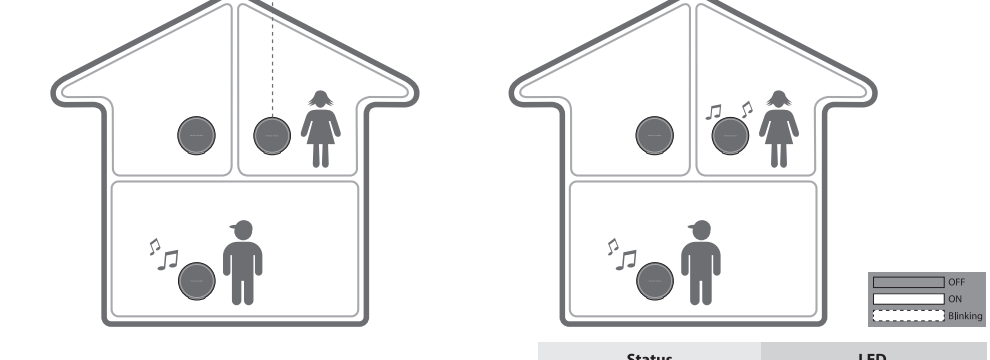

WPS (Wi-Fi Protected Setup)

Status	LED
Connecting	
Connected	

Wi-Fi streaming via Harman Kardon Controller app

Status	LED
Wi-Fi connected	
Wi-Fi streaming	

Bluetooth*

Status	LED
Pairing mode	
Connected	
Streaming	

AUX input source

Status	LED
Aux active	
System idle	
Auto standby (15 minutes)	

Multi-room music streaming

Status	LED
Wi-Fi streaming	

Party Mode

Current Source	LED
Bluetooth*	3s → 3s →
AUX	3s → 3s →
Wi-Fi Streaming	3s → 3s →