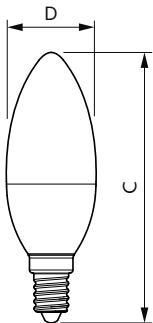

### Product data

General Information		Input frequency	
Cap base	E14 [E14]		50 to 60 Hz
Nominal lifetime	15,000 h	Power Consumption	5 W
Switching Cycle	50,000	Lamp current (nom.)	44 mA
Lighting Technology	LED	Wattage equivalent	40 W
CE mark	Yes	Starting time (nom.)	0.5 s
EU RoHS compliant	Yes	Warm-up time to 60% light	0.5 s
		Power Factor (Fraction)	0.51
		Voltage (nom.)	220-240 V
Light Technical		Temperature	
Colour Code	827 [CCT of 2700K]		
Luminous Flux	470 lm	T-Case maximum (nom.)	81 °C
Colour designation	Warm White (WW)		
Correlated Colour Temperature	2700 K	Controls and Dimming	
Luminous efficacy (rated) (nom.)	94.00 lm/W	Dimmable	No
Colour consistency	<6		
Colour rendering index (CRI)	80	Mechanical and Housing	
LLMF at end of nominal lifetime (nom.)	70 %	Lamp Finish	Frosted
Flickering value (PstLM)	1	Bulb shape	B35 [B 35 mm]
Stroboscopic effect	0.4		
Photobiological safety according to EN 62471	RG1	Approval and Application	
		Energy Efficiency Class	F
		Energy consumption kWh/1,000 hours	5 kWh
		EPREL registration number	453199
Operating and Electrical			
Line Frequency	50 to 60 Hz		

## Dimensional drawing

Product	D	C
CorePro candle ND 5-40W E14 827 B35 FR	45 mm	87 mm