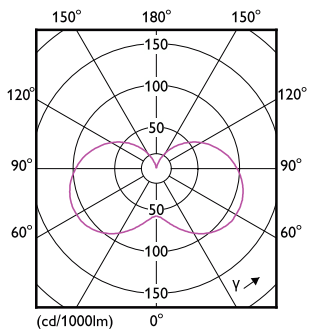

Light Distribution Diagram - CorePro candle ND 5-40W E14 827 B35 FR