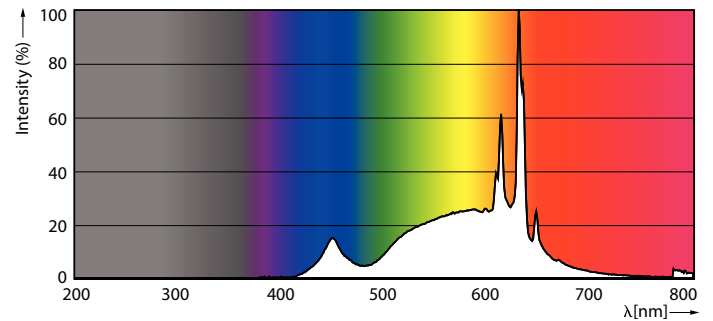

CorePro LEDcandle

EyeComfort	Yes
Product Data	
Order product name	CorePro candle ND 5-40W E14 827 B35 FR
Full product name	CorePro LEDcandle ND 5-40W E14 827 B35 FR
Full EOC	87195143125000

Order code	31250000
Material no. (12 NC)	929002968402
SAP numerator – quantity per pack	1
EAN/UPC – Product/Case	8719514312500
Numerator – packs per outer box	10
EAN/UPC - Case	8719514312517

Dimensional drawing

Product	D	C
CorePro candle ND 5-40W E14 827 B35 FR	45 mm	87 mm

Photometric data

General uniform lighting - CorePro candle ND 5-40W E14 827 B35 FR

Spectral Power Distribution Colour - CorePro candle ND 5-40W E14 827 B35 FR