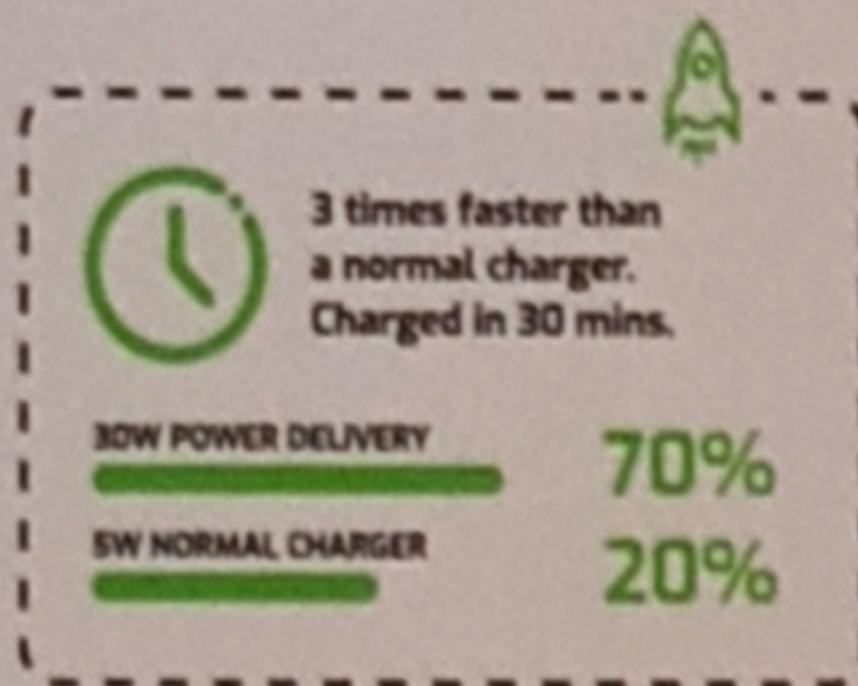

RIXUS®

Charge 2 Devices Simultaneously.

Specifications

Model No: RX95
 Output Power: 30W Max
 Input: 100-240V~50/60Hz 0.85A
 USB-C: 5V=3A, 9V=3A, 12V=2.5A
 USB-A: 5V=3A, 9V=3A, 12V=2.5A
 USB-A+USB-C: 5V=3.4A