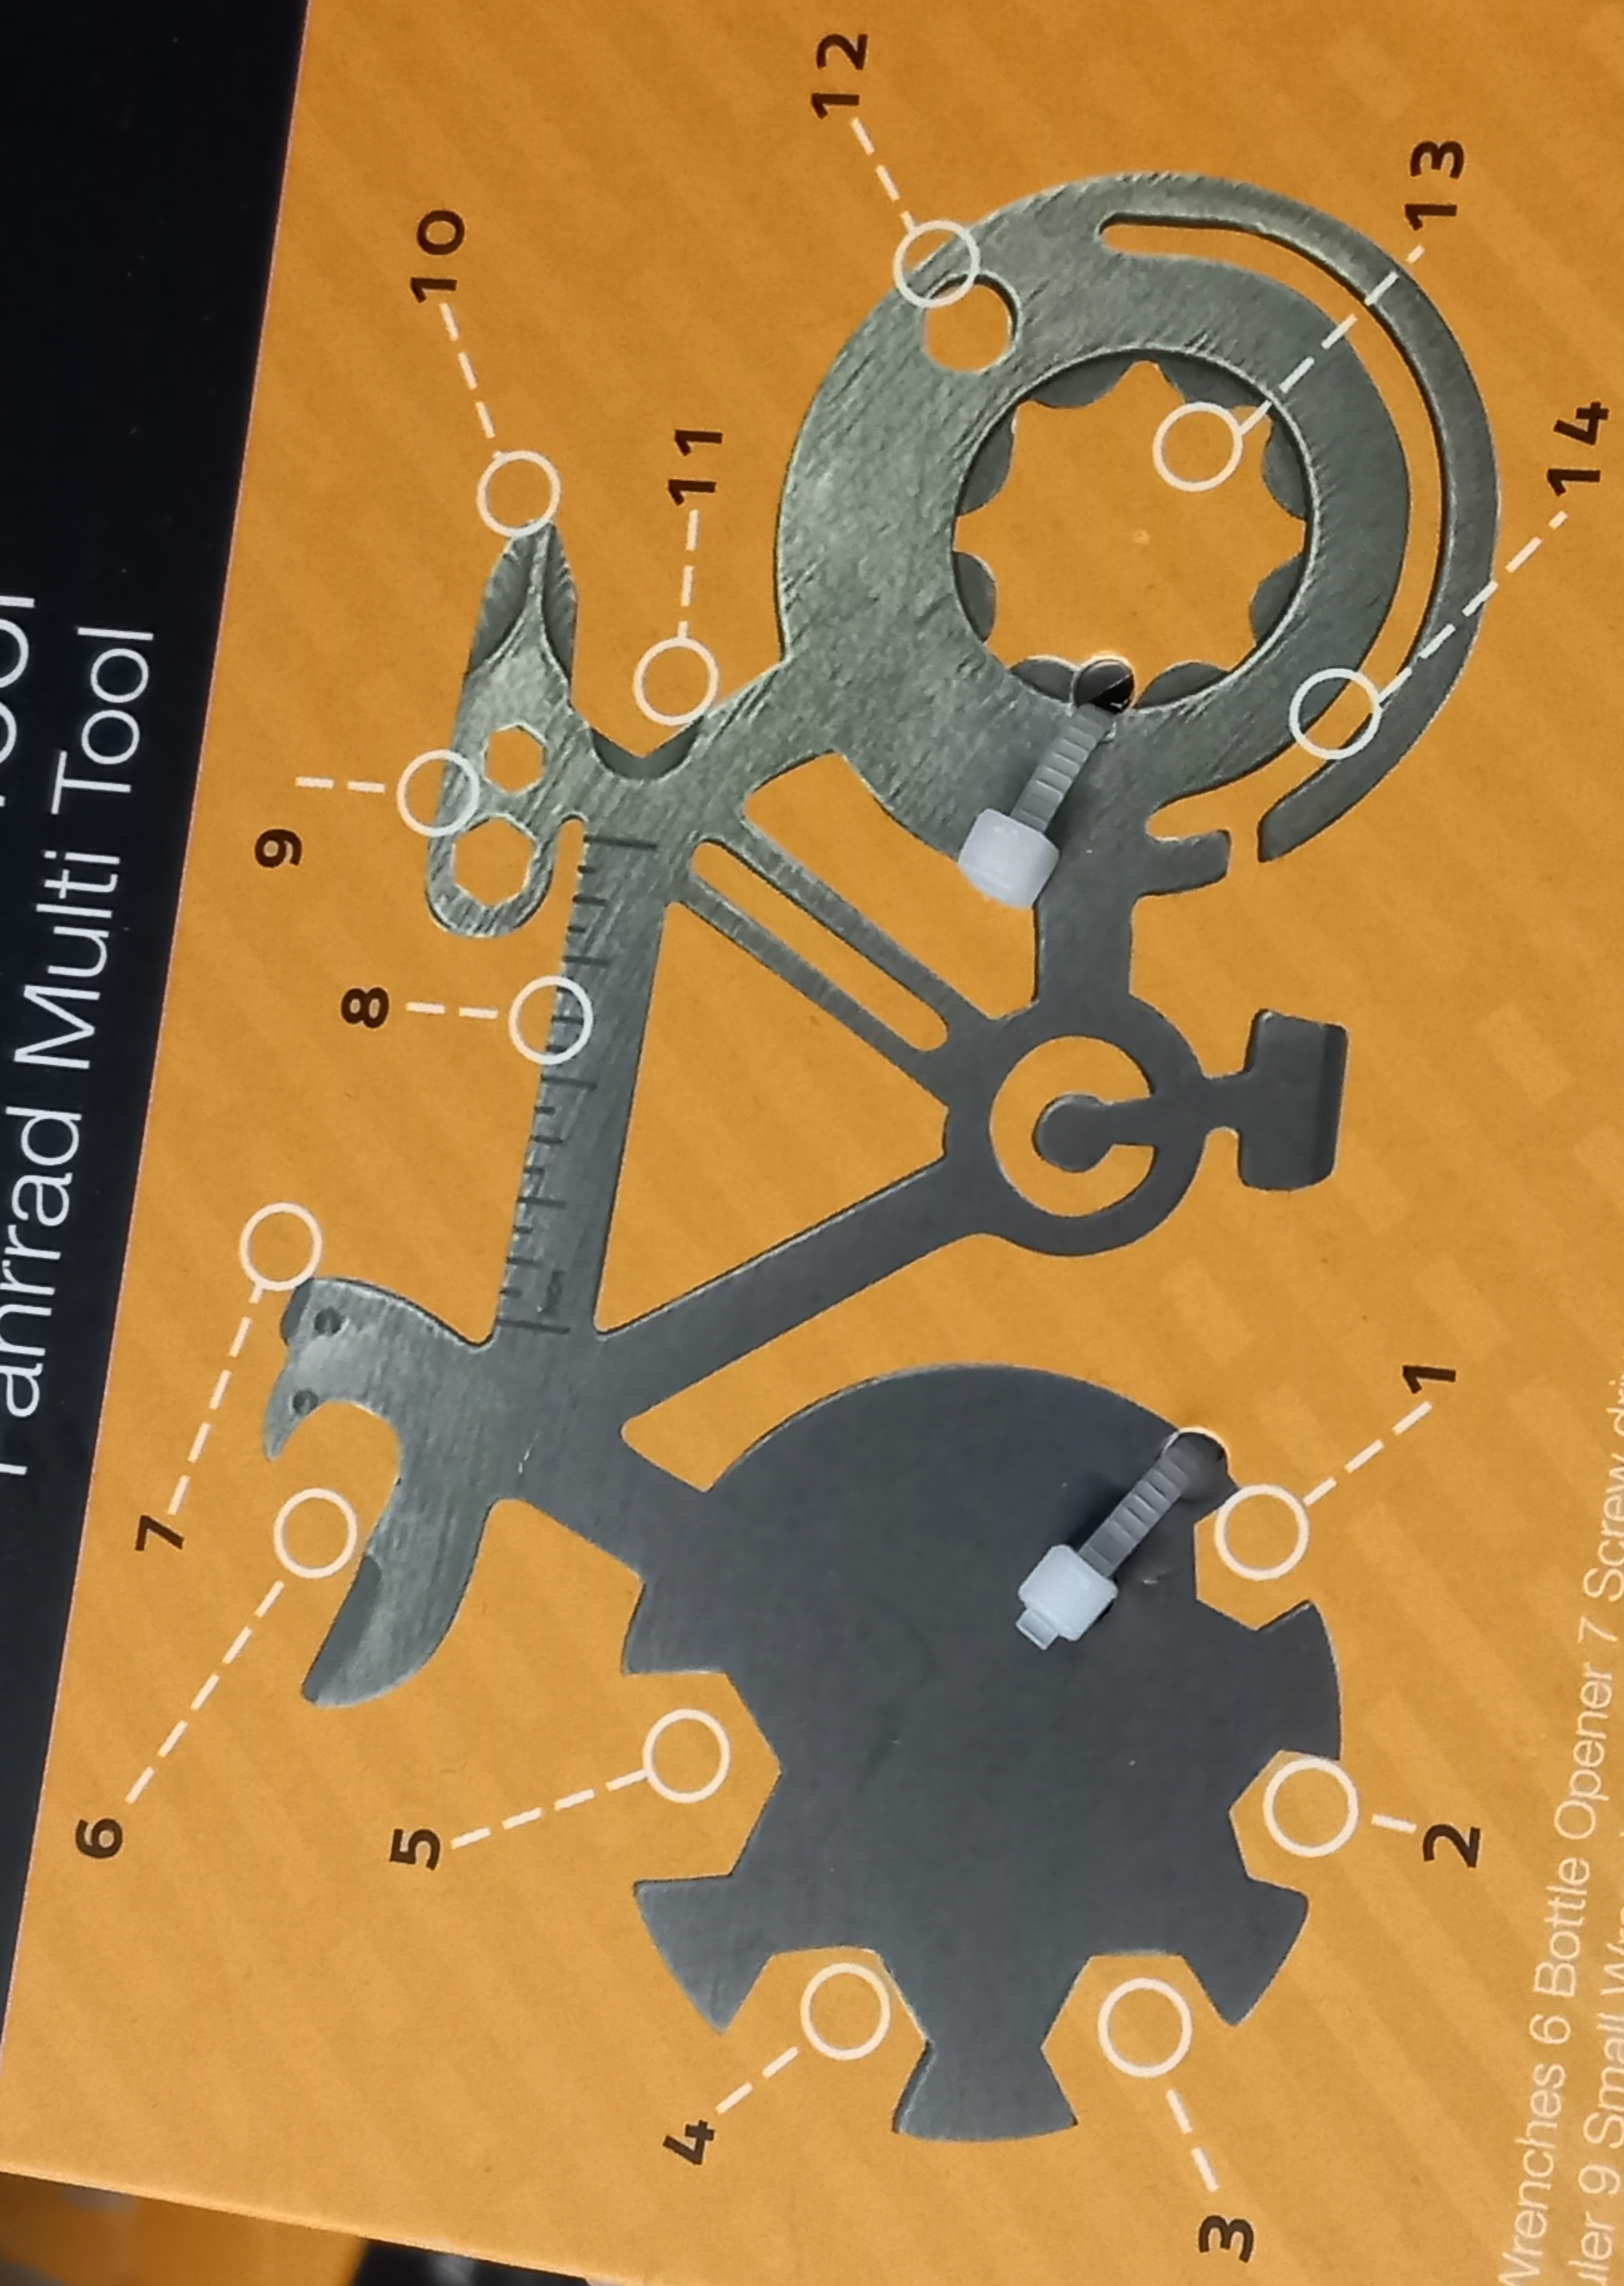

into lamps
BuckLink

Turn empty bottles into lamps
BuckLink

Bike Multi Tool Fahrrad Multi Tool

- 1-5 Wrenches 6 Bottle Opener 7 Screw driver
- 8 Ruler 9 Small Wrenches 10 Screw Driver
- 11 Wire Stripper 12 Key Ring Loop
- 13 Skewer Tool 14 Ear Phone Tidy

- 1-5 Schraubenschlüssel 6 Flaschenöffner
- 7 Schraubendreher 8 Lineal
- 9 Mini Schraubenschlüssel 10 Schraubendreher
- 11 Abisolierzange 12 Schlüsselring 13 Tretlagerschlüssel
- 14 Kabelorganizer

PLEASE RETAIN PACKAGING
FOR FUTURE REFERENCE.