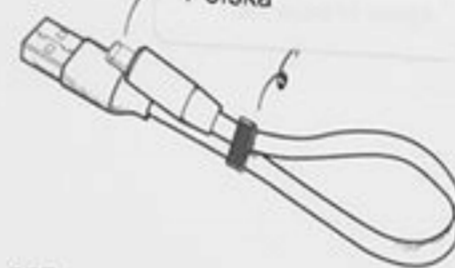

Baseus倍思

Importer:

65-001 Zielona Góra
Polska

IP接口

采用优质IP接口，即插即充，广泛适用IP接口设备
IP interface
It use the High-quality IP interface, plug then charge And it compatible for most IP devices.

简洁收纳

仅23cm长，另搭收挂扣设计，更方便连接移动电源充电或笔记本电脑传输数据
Simple storage
Only 23cm long and with wire buckle design, it is more convenient for power bank to charge and connect the notebook to transfer data.

2A快充

2A电流输出，平板/手机/移动电源都能充电
2A fast charging
With 2A current output, it can be charged with Pad / cell phone / mobile power, etc.

制造商：深圳市时典创新科技有限公司
地址：深圳市宝安区西乡街道铁岗社区西环路2008号
倍思智慧园5楼505室
执行标准：Q/SSCZ 001
热线：4000-712-711 网址：www.baseus.com