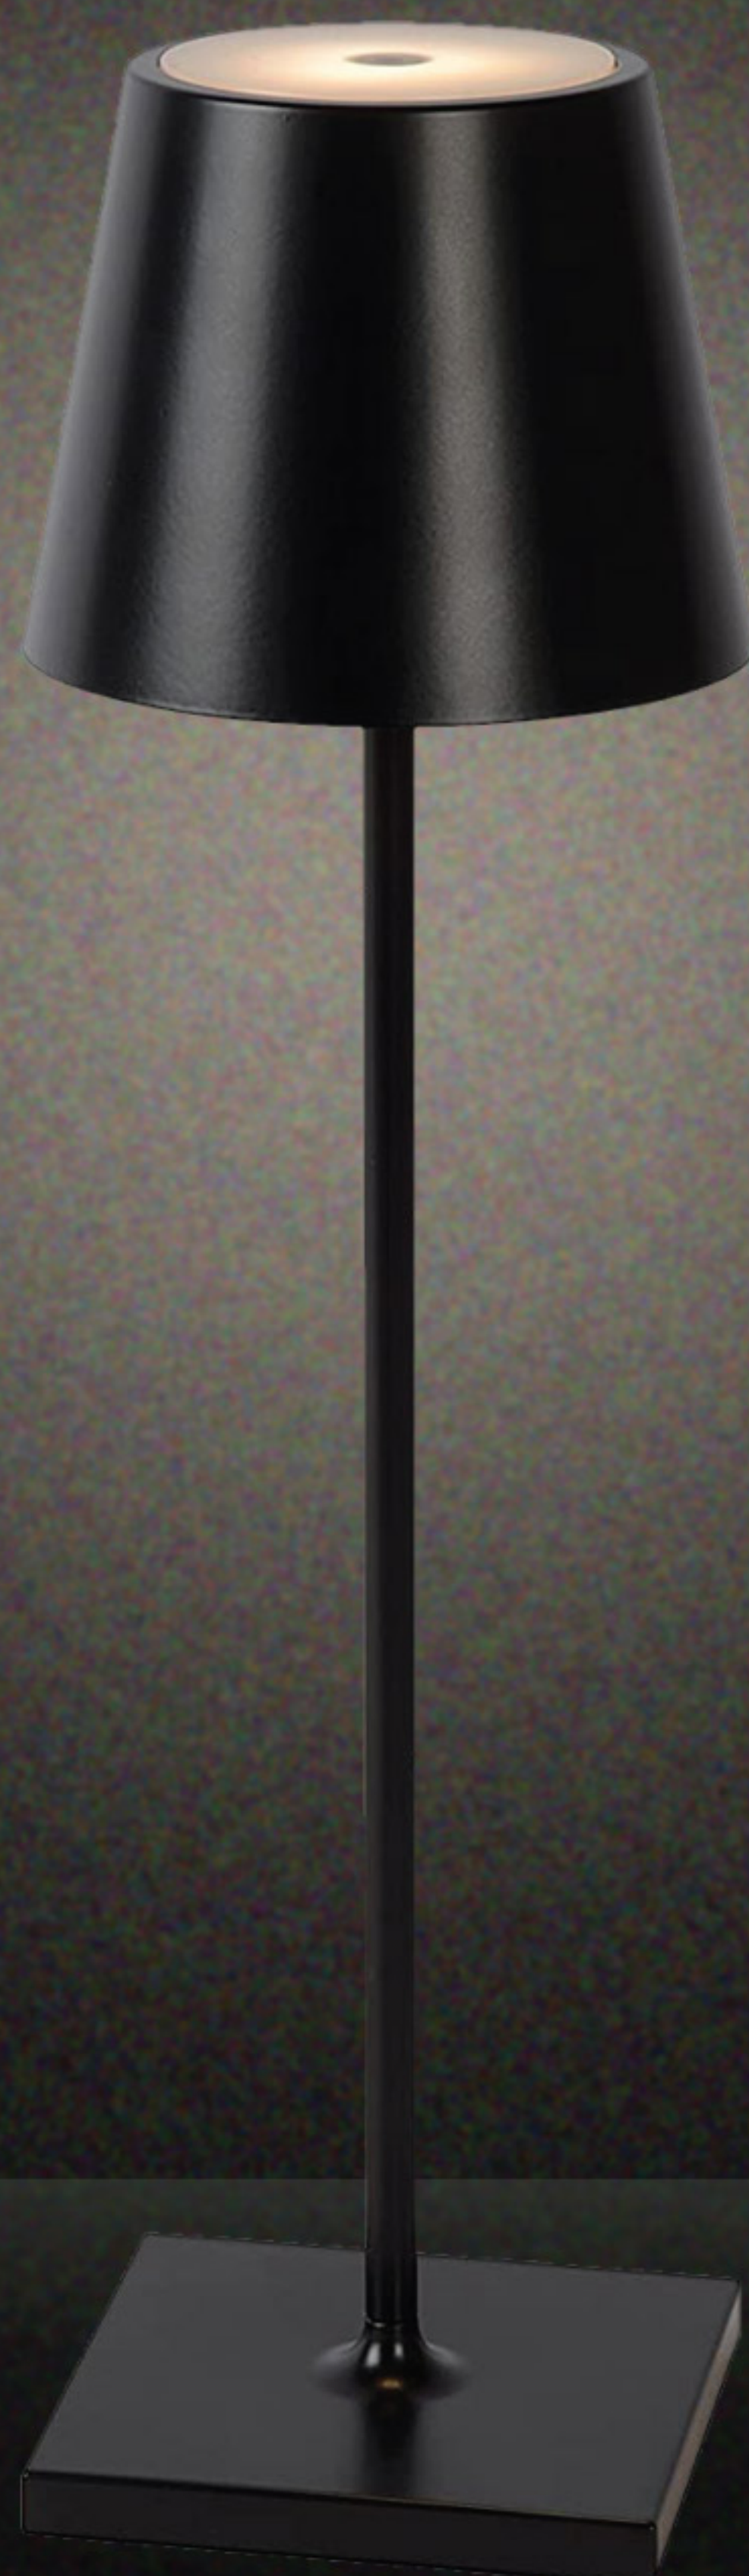

FULLAMBIENCE

LED Lamp

Fullambience rechargeable touch dimming table lamp

CMRD
De Prunus 90,
7701WR, Dedemsvaart
The Netherlands

8 720726 139274

Made in China

Specification:

Size:
100 mm x 380 mm (wxh)

Material:
Aluminum + PMMA

Number of LEDs:
48 PCS Warm White LEDs

Switch:
Touch switch / stepless dimming

Output:
5V USB

Power:
3.5w

Battery capacity:
5200 mAh

waterproof rate
IP54'

Fullambience rechargeable touch dimming table lamp

LED Lamp

FULLAMBIENCE

FULLAMBIENCE

LED Lamp

Fullambience rechargeable touch dimming table lamp

LED 100,000 hours
Battery Life