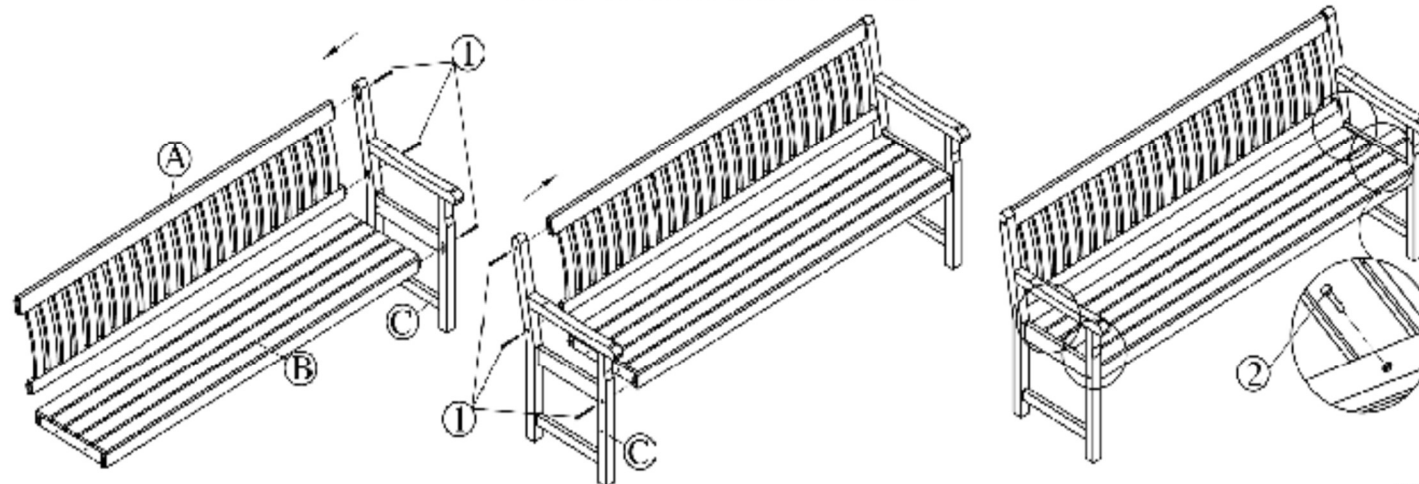

Step

Note: First screw all bolts in by hand, before tightening