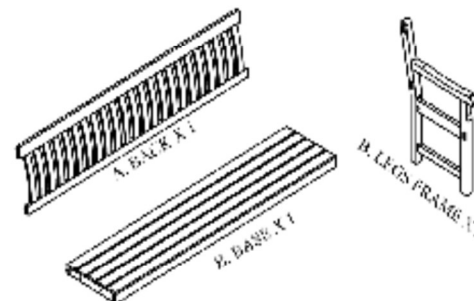

# ASSEMBLY INSTRUCTIONS

IUC 23933

Components:

1 SCREW M7 x 30mm - 1pc

2 SCREW M6 x 40mm - 1pc

3 ALLEN KEY 4 - 1pc

These instructions could be used to use the assembly of your furniture.  
Please ensure that you have all the components before assembly.  
Remember to place the part on a carpeted floor or blankets in order to protect them from damage while you assemble.