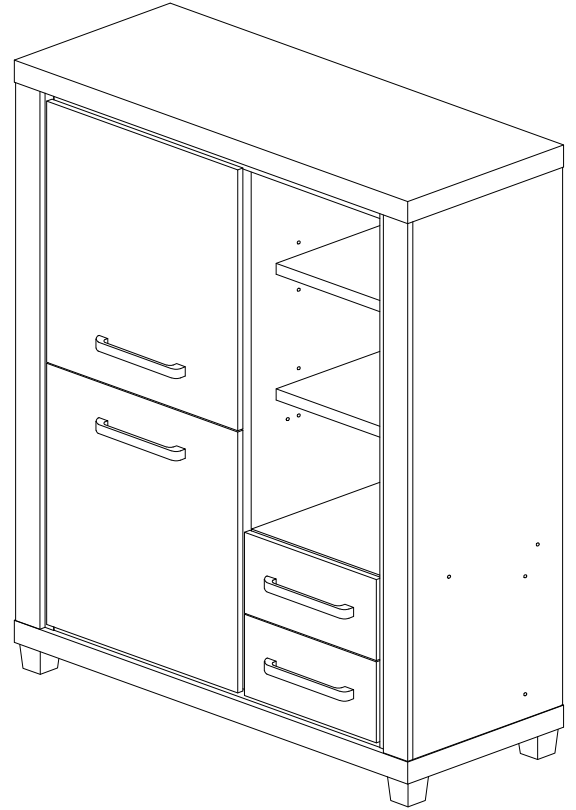

BC 70085-S5V