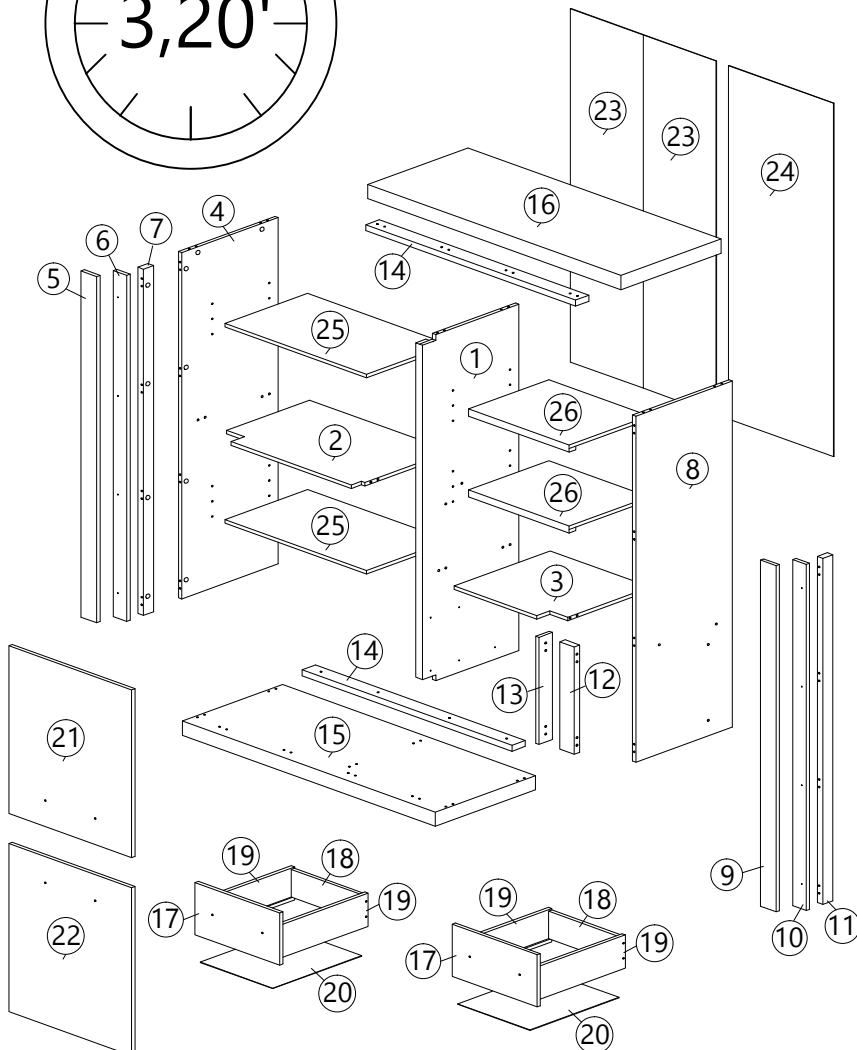

BC 70085-S5V