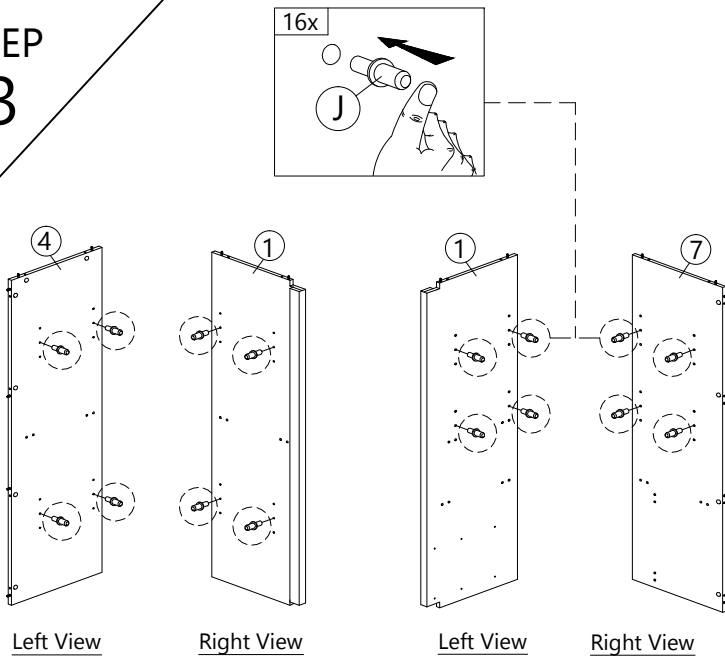

STEP 1

STEP 2

STEP 3

J

MATEL SHELF SUPPORT

16 pcs

STEP 4