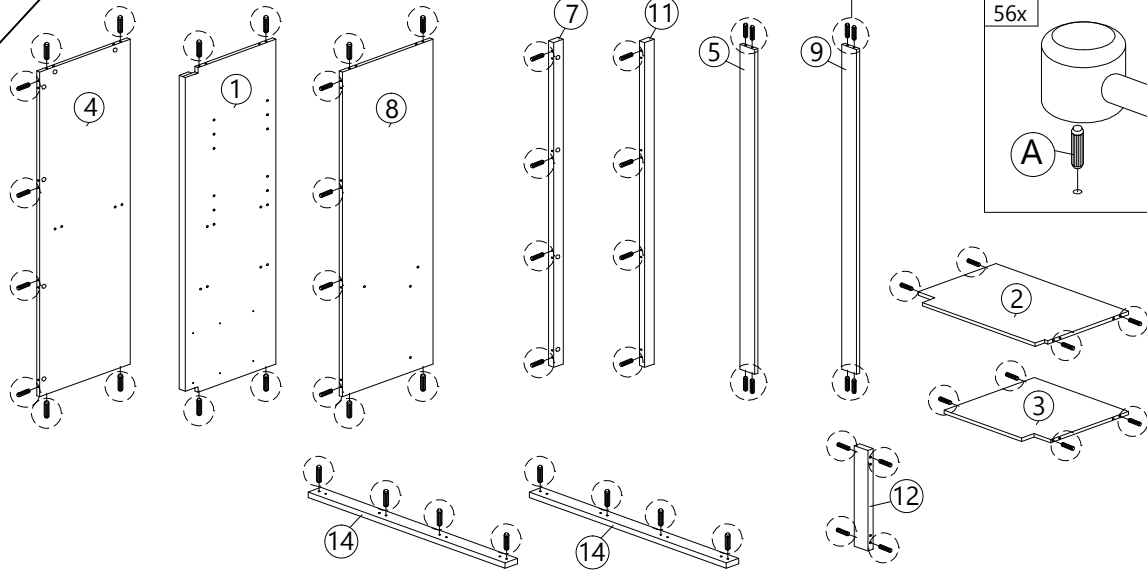

STEP 1

STEP 2

STEP 3

J

MATEL SHELF SUPPORT

16 pcs

STEP 4