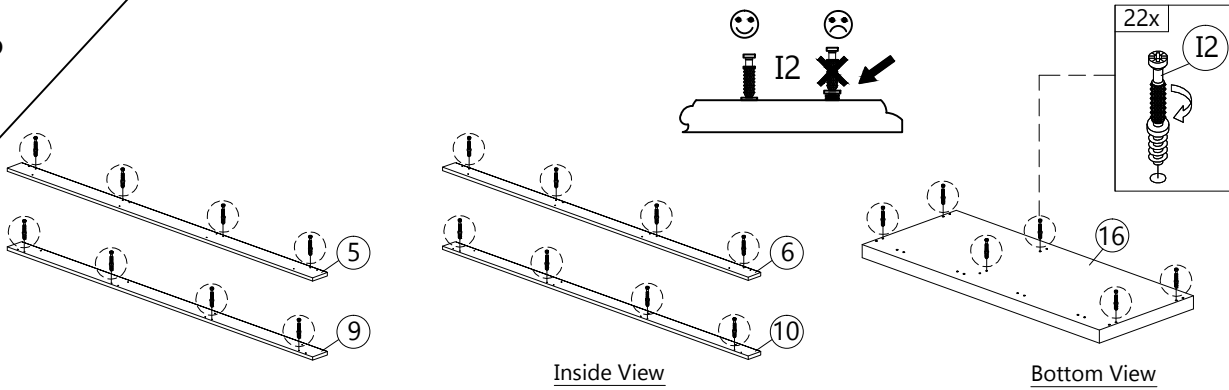

STEP 1

STEP 2

STEP 3

J

MATEL SHELF SUPPORT

16 pcs

STEP 4