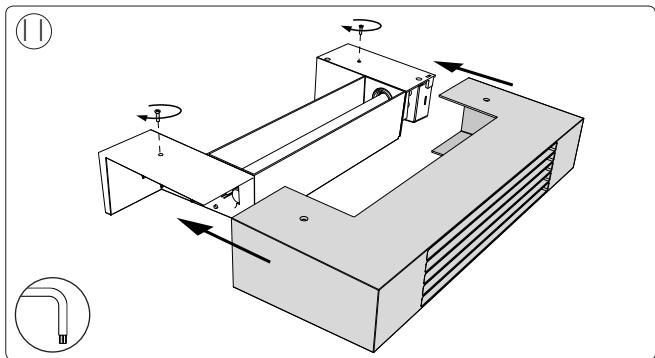

Incl.

Philips Lighting Contact Centre
Int. Business Reply Service
I.B.R.S. / C.C.R.I. Numéro 10461
5600 VB Eindhoven
Pays-Bas / The Netherlands

www.philips.com/homelighting
 +800 7445 4775

MOO 000 804P
Last update: 21/05/10