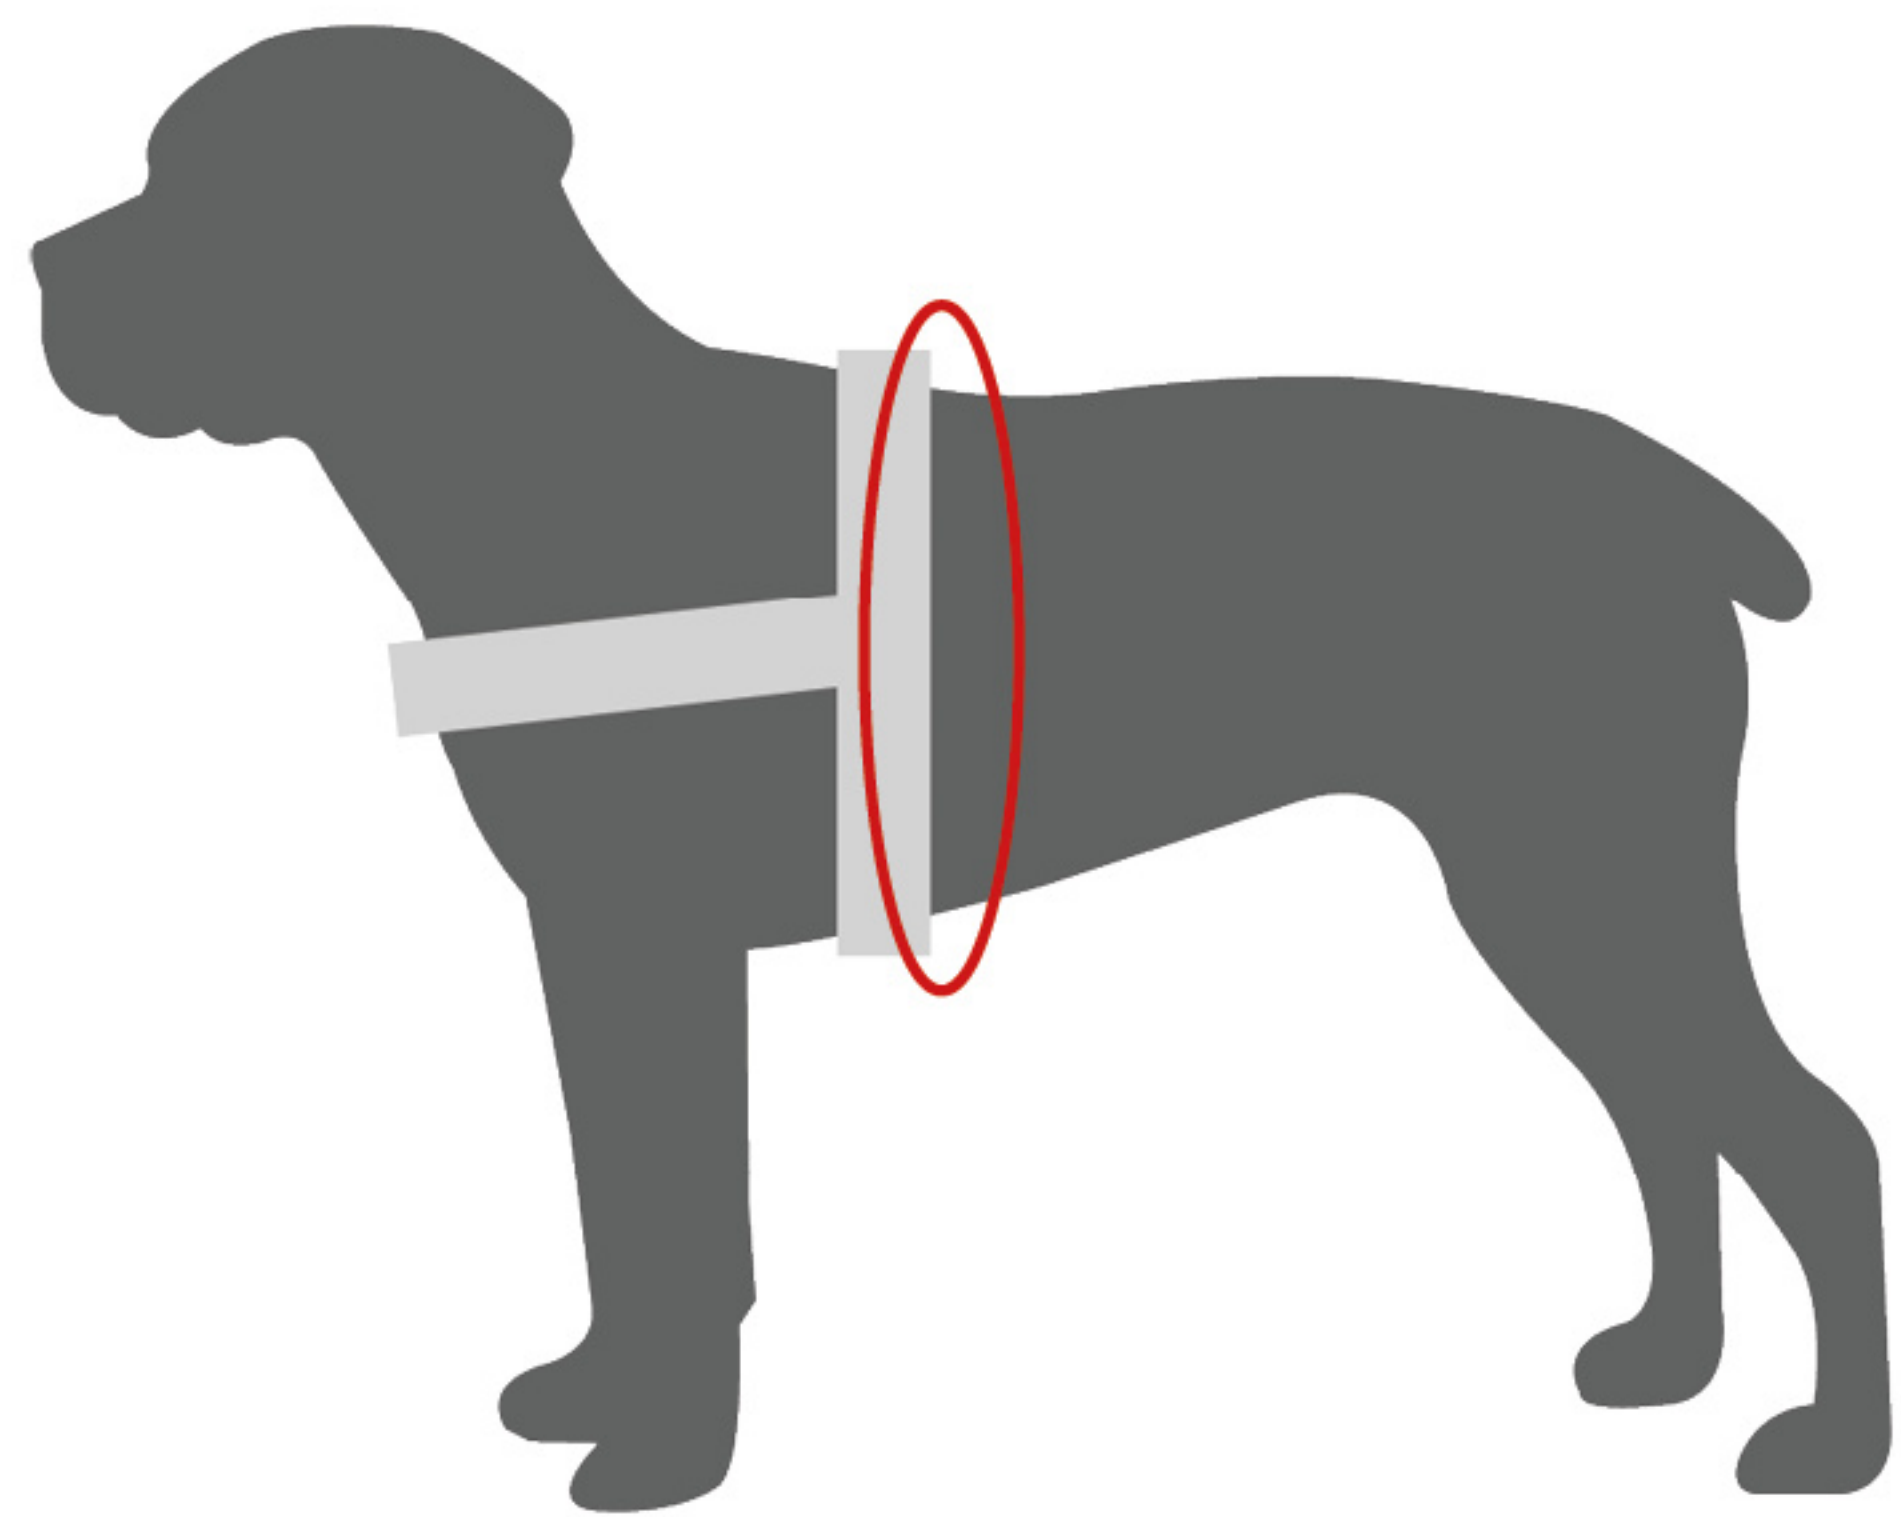

Size Chart : Harness Body Safe

This harness is available in seven different sizes. We recommend taking your dog's measurements to choose the appropriate size. To do this, **measure the circumference** of your dog's chest: place either **2 fingers (for sizes XXS-XS-S)** or **4 fingers (for sizes ML-XL-XXL)** behind the front legs and from this distance, measure the chest.

We also recommend that you are able **put your hand under the harness** at the back of your dog in order to give your dog maximum freedom of movement.

Circumference

Chest Distance

XXS

33-45 cm / 13 - 17.5 in