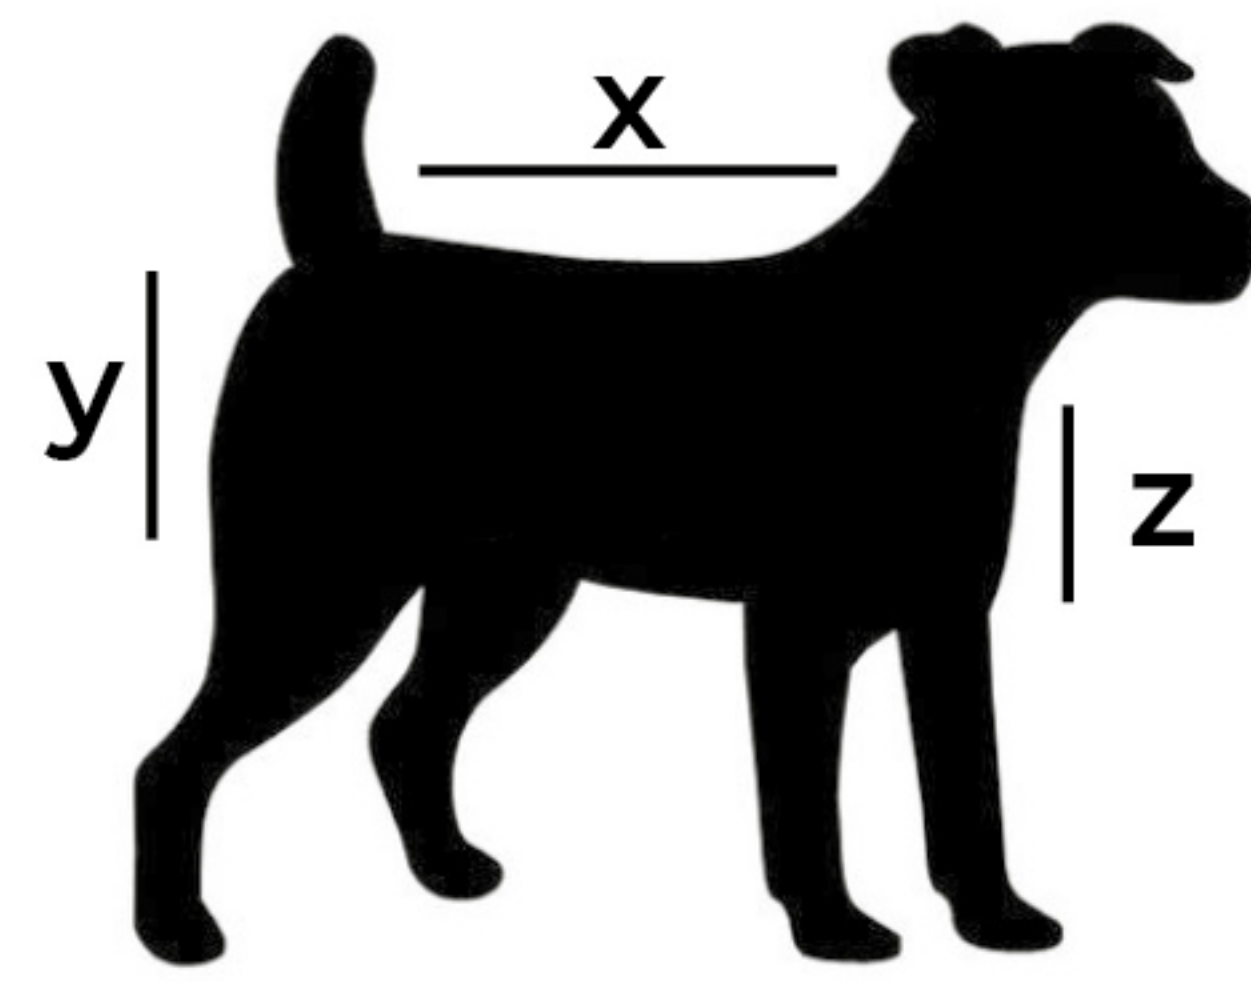

cm			inch			recommended breed	
	x	y	z	x	y	z		
XXS	25	18	6	10	7	2,4	Chihuahua	
XS	31	20	6	12	8	2,4	Jack Russel	
S	35	23	7	14	9	2,8	Parson Russel Terrier	
S/M	42	26	7	17	10	2,8	Beagle	
M	46	26	7	18	10	2,8	Vizla	
L	56	27	8	22	10,5	3,2	Labrador	
XL	62	28	9	24	11	3,5	German Sherpard	
XXL	71	30	11	28	13	4,3	Ridgeback