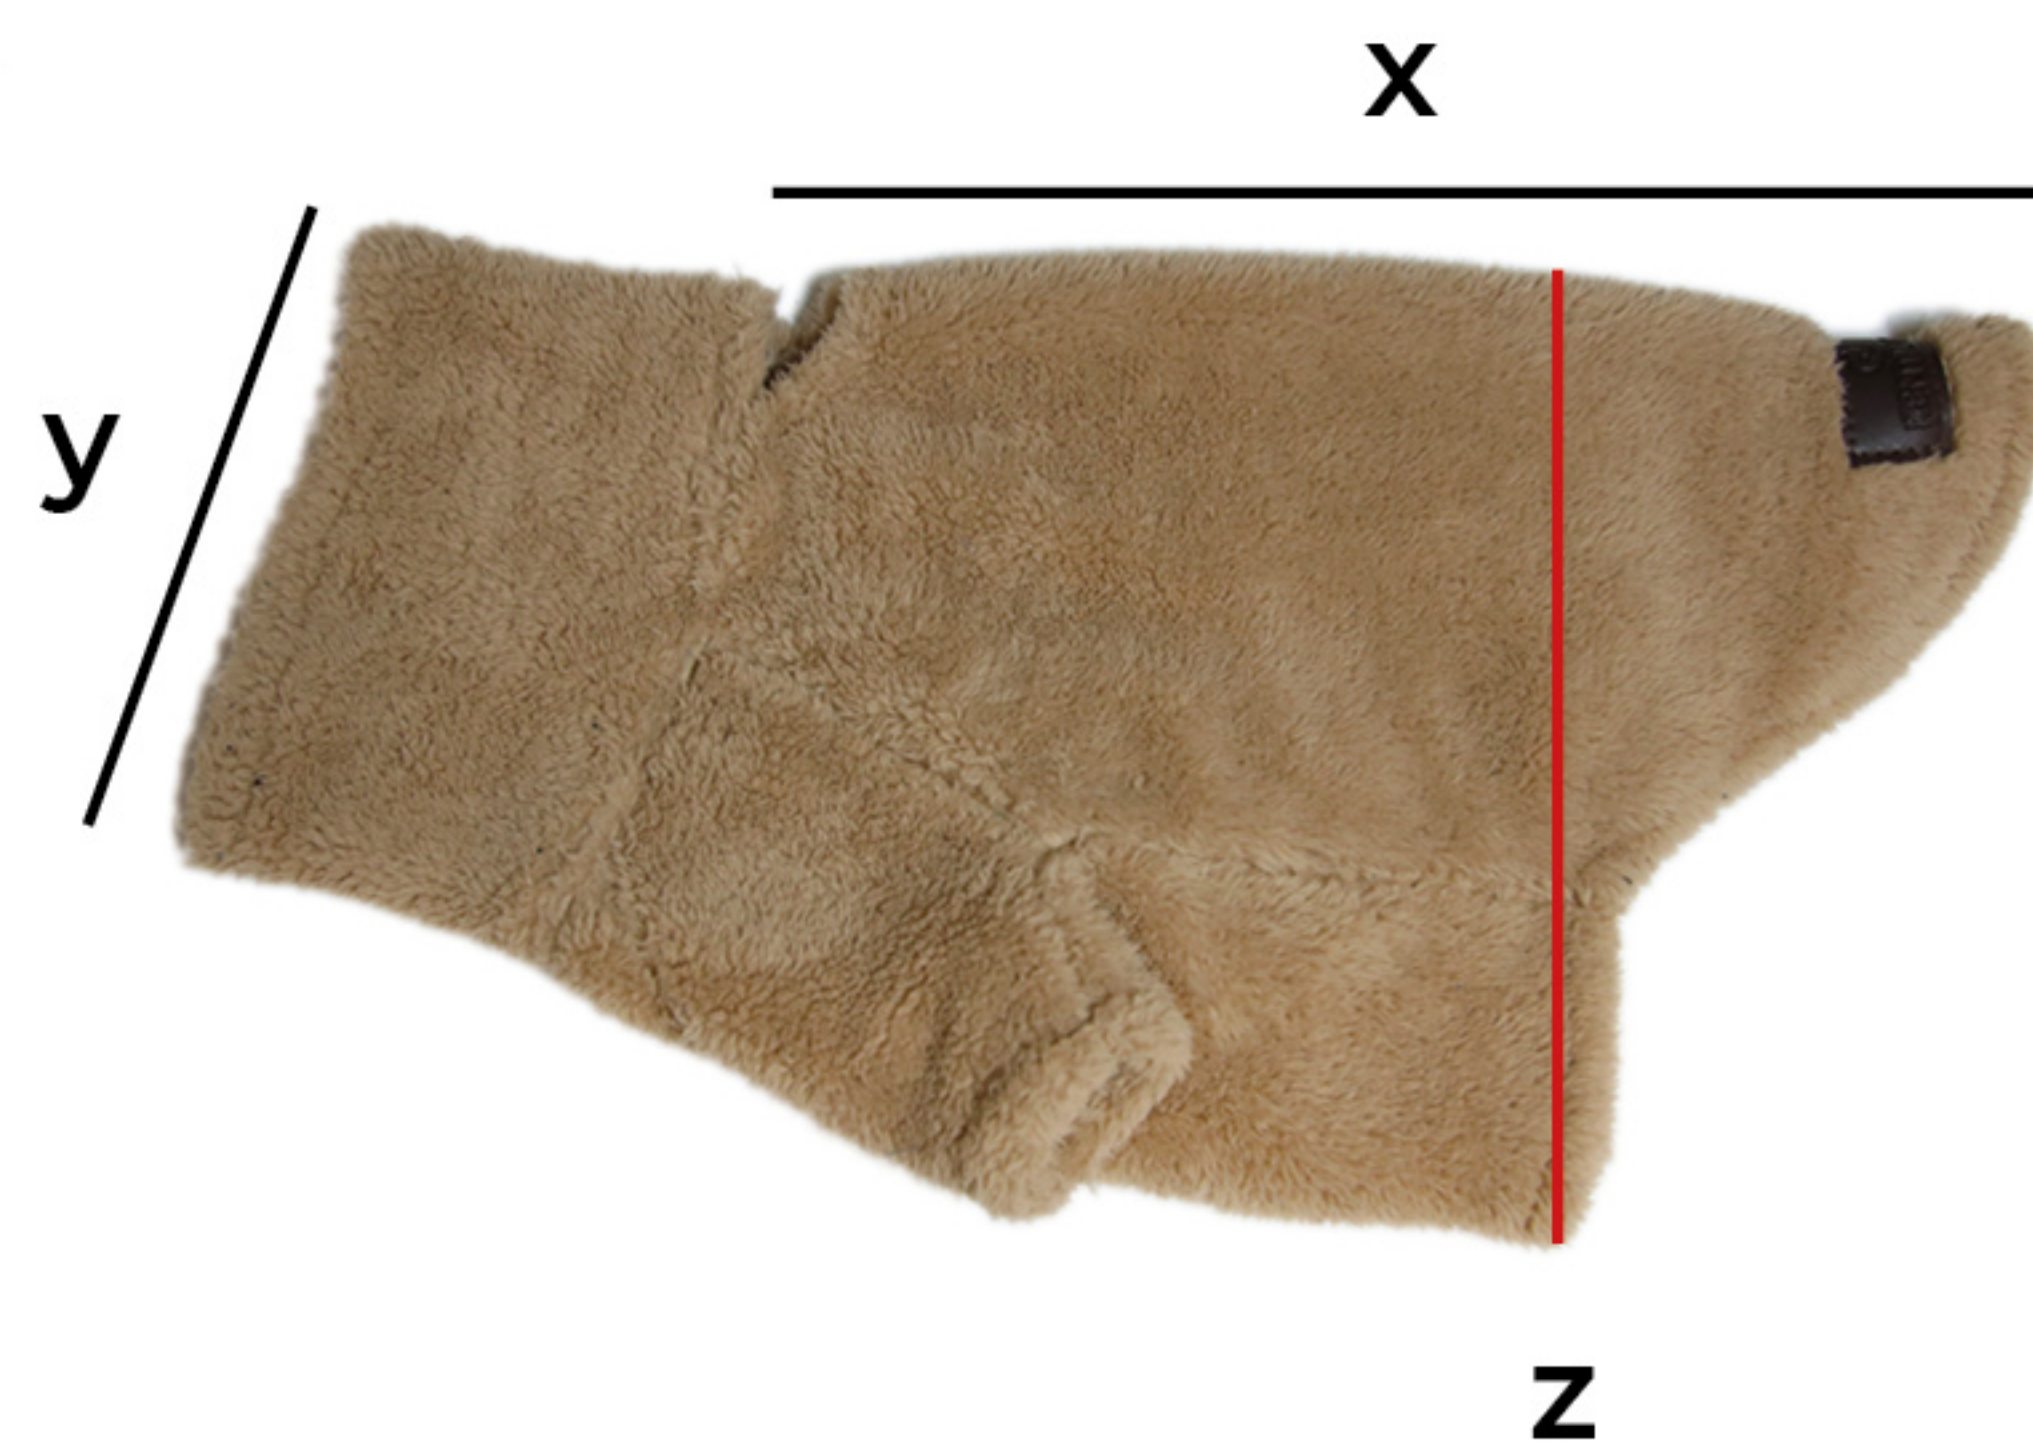

Example : If you dog's neck measurements is 47cm, we then advice to choose the **M** size

First hole

Last hole

Size Chart : Dog Sweater Teddy Fleece

	cm		
	x	y	z
XXS	25	18	20
XS	34	19	22
S	40	20	26
SM	48	21	26
M	54	24	28
L	70	28	30
XL	78	34	36
XXL	93	42	48

Size Chart : Dog Collar Velvet

		Length cm	Width cm
	XXS	18-26	1,1
	XS	25-38	1,5
	S	28-40	2
	M	36-52	2,5
	L	42-68	2,5
	XL	45-75	3

How to take measurements ?

This collar is adjustable. One of the easiest ways to ensure that you order the right size collar for your dog is to measure your dog neck. Once you have the measurements, you can compare it with our size chart above.