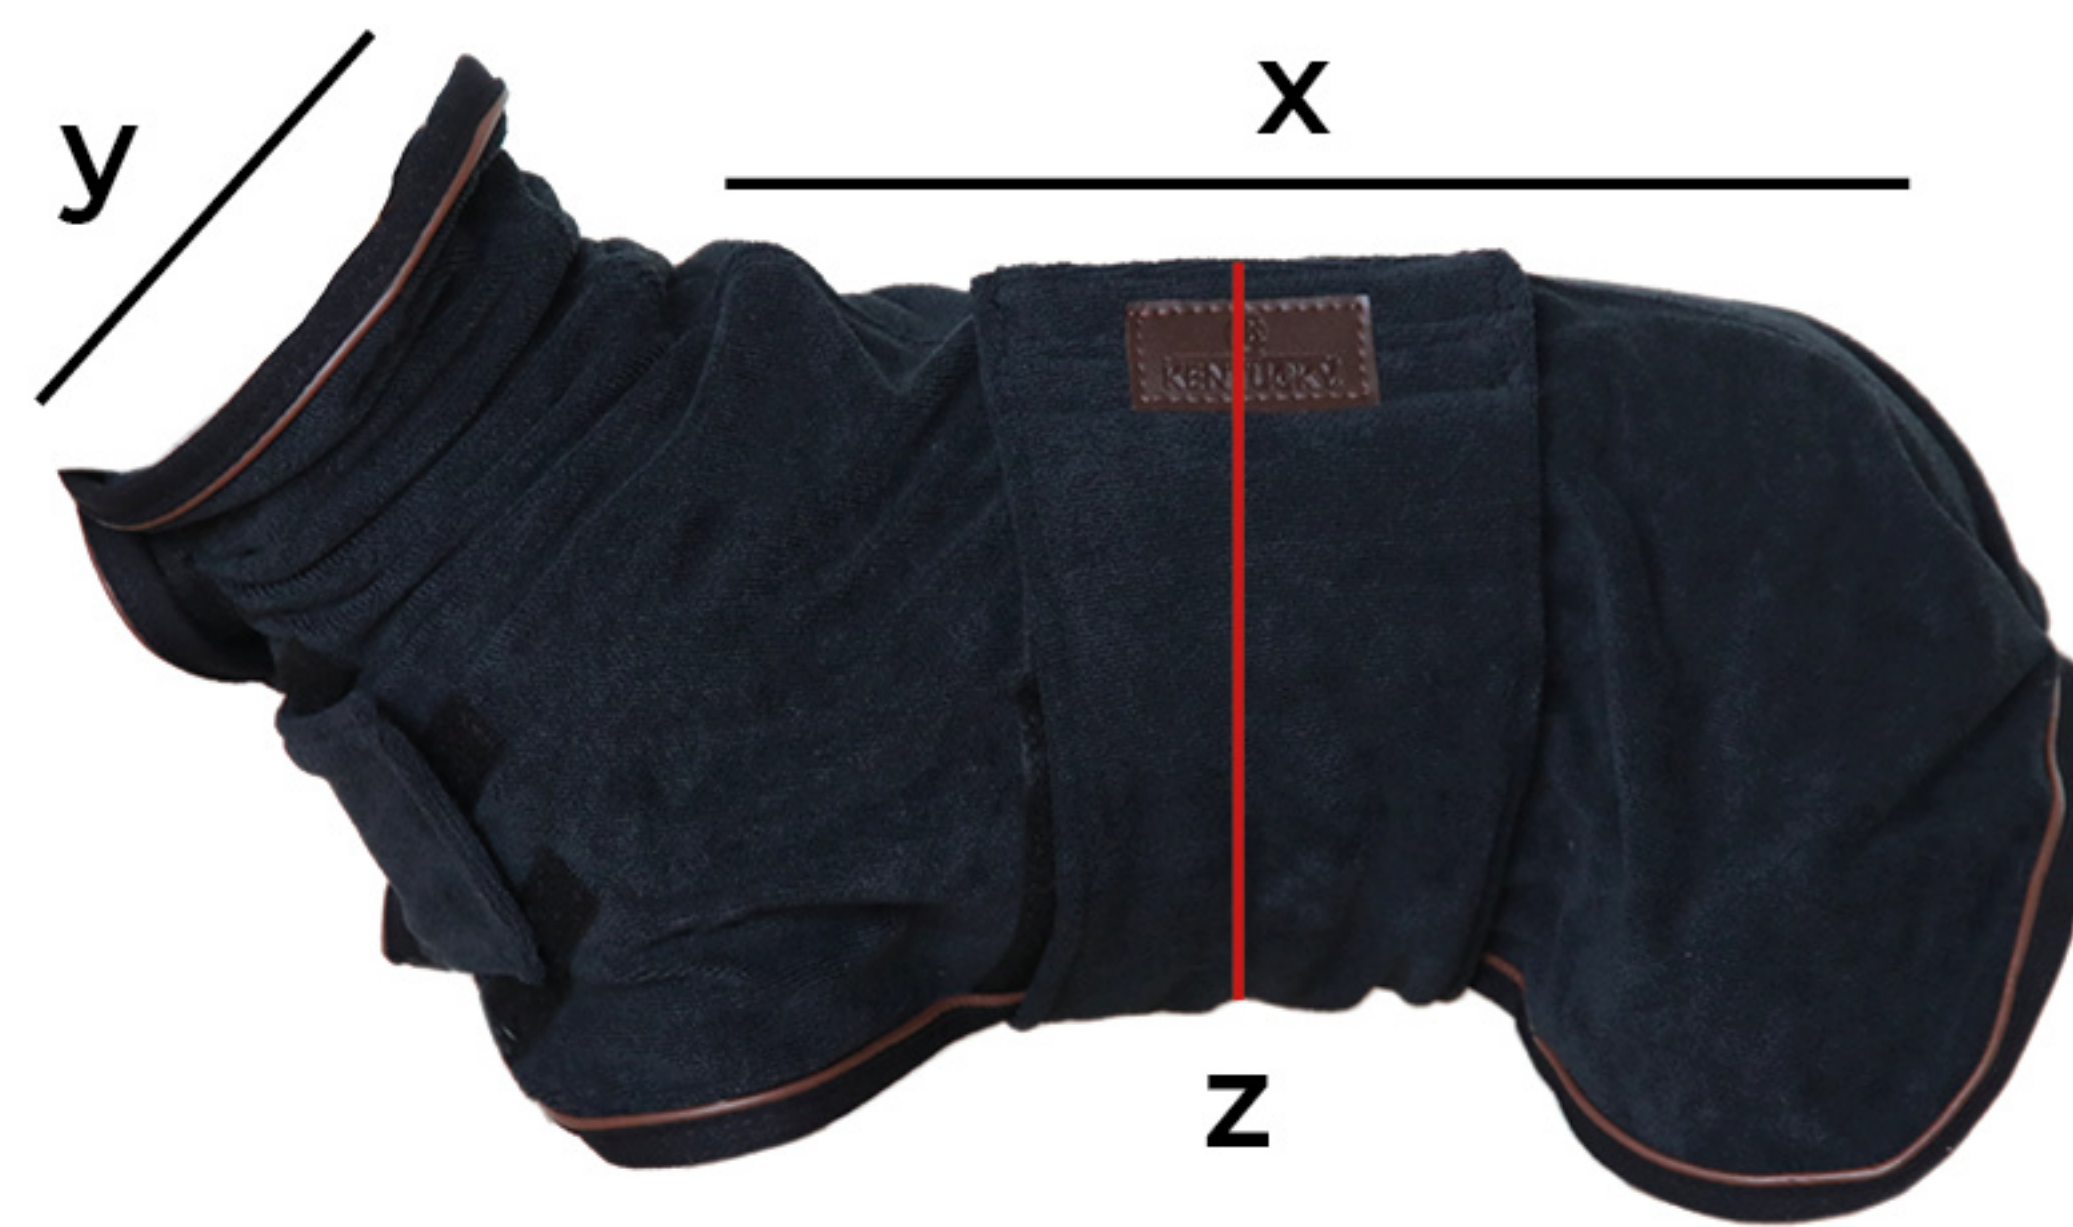

cm		
	x	y	z
XXS	22,5-28	18	19
XS	28-36	22	22,5
S	36-44	25	25,5
M	44-54	28,5	31,5
L	55-66	30	37
XL	66-76	38	42
XXL	76-86	44	55