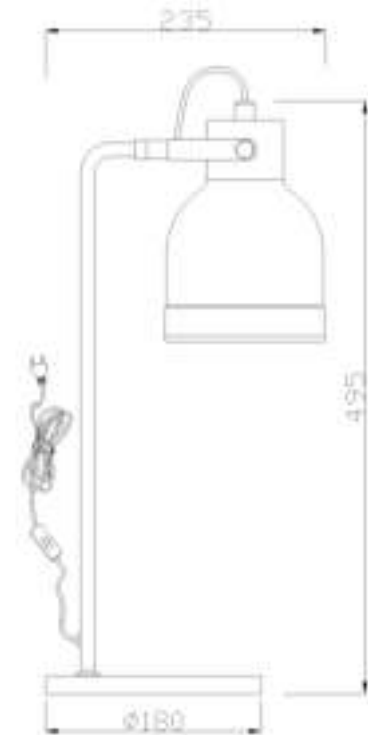

# Instruction

Collection: TABLE & FLOOR

Series: PIXAR

Model: Z148-TL-01-E

Mobile

- Mobile

1 x E27 (40W)

**MAYTONI**  
DECORATIVE LIGHTING