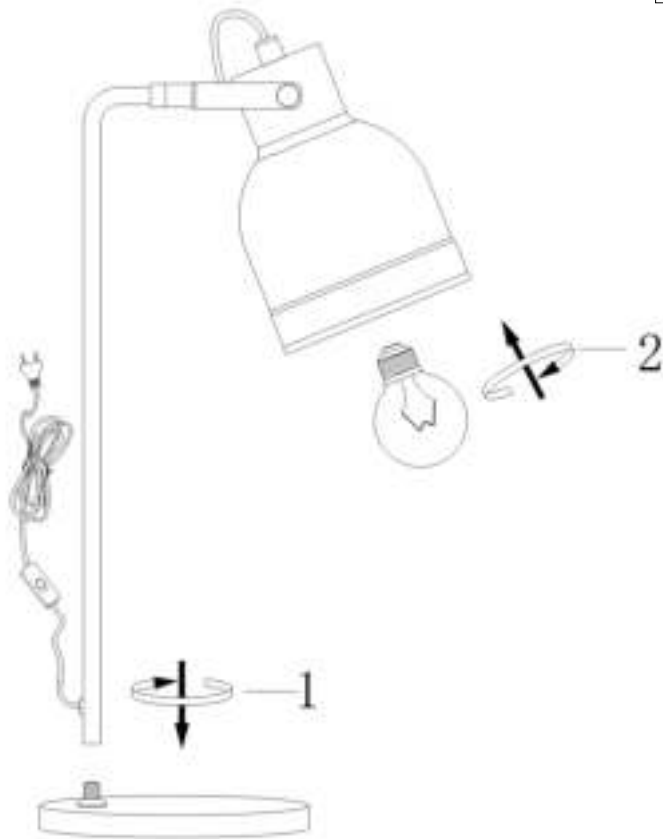

# Instruction

Collection: TABLE & FLOOR

Series: PIXAR

Model: Z148-TL-01-E

Mobile

- Mobile

1 x E27 (40W)

**MAYTONI**  
DECORATIVE LIGHTING