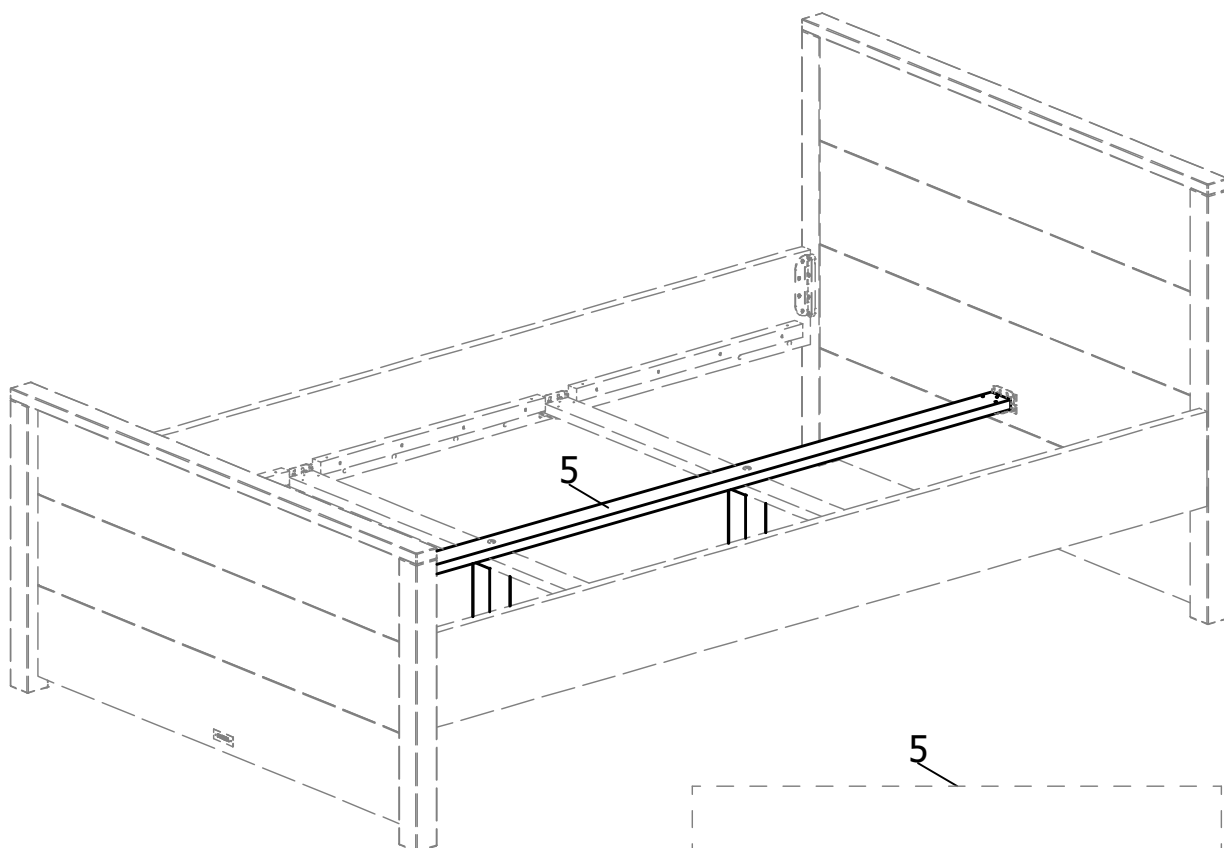

# bopita®

ASSEMBLY INSTRUCTION  
MONTAGE HANDLEIDING  
MONTAGE ANLEITUNG  
NOTICE DE MONTAGE  
MANUAL DE MONTAJE

UK  
NL  
D  
F  
ESP

MODEL :BOBBY  
TYPE :HEAD/FOOT END HIGH 120 CM  
COLOUR :WHITE  
ART.CODE :743175.11

UK MODEL :BOBBY  
NL TYPE :BOTTOM SUPPORT SET LENGTH 200 CM  
D COLOUR :WHITE  
F ART.CODE :750176.11  
ESP

Distributor:

BOPITA  
Energieweg 1  
6662 NS Elst  
The Netherlands

[www.bopita.com](http://www.bopita.com)