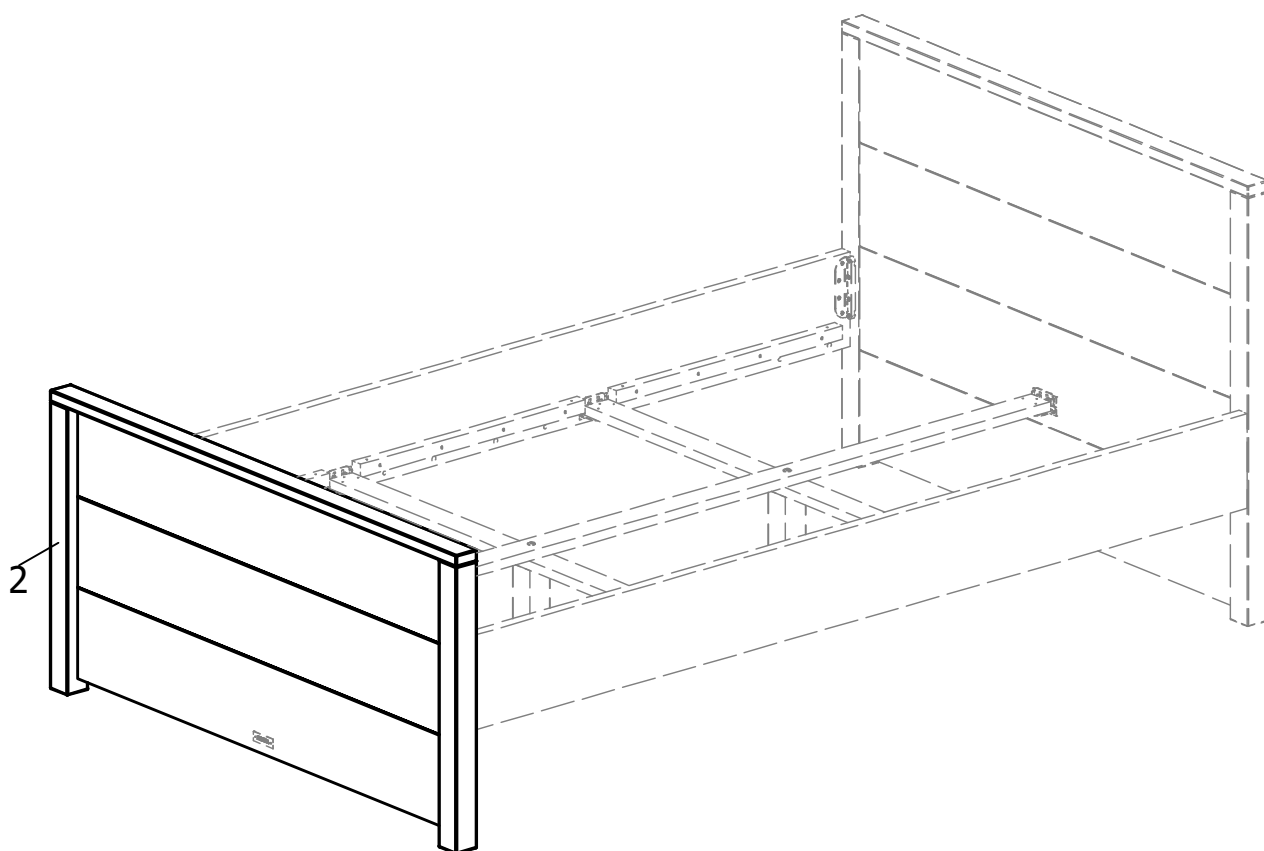

ASSEMBLY INSTRUCTION
MONTAGE HANDLEIDING
MONTAGE ANLEITUNG
NOTICE DE MONTAGE
MANUAL DE MONTAJE

UK
NL
D
F
ESP

MODEL :BOBBY
TYPE :HEAD/FOOT END LOW 120 CM
COLOUR :WHITE
ART.CODE :753175.11

Distributor:

BOPITA
Energieweg 1
6662 NS Elst
The Netherlands

www.bopita.com

27.01.2020.