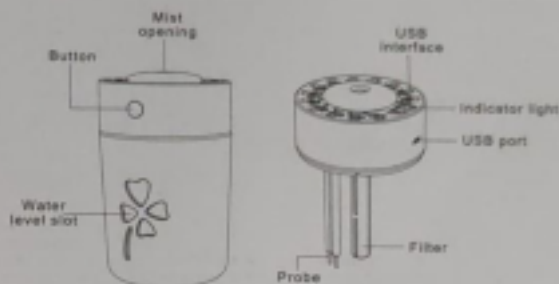

### Product specification

Work Voltage: DC5V  
Work Current: 400mA  
USB out-put: DC5V  
Work Power: 2W  
Water Tank Capacity: 280mL  
Mist amount : 35 mL/H  
Product size: 81\*81\*135mm  
Material: ABS+PP+Silicone  
Net Weight: 165g  
Quality Inspection: Qualified  
Products Execution Standard:  
GB 4706.1-2005 / GB 4706.48-2009  
Origin: Shenzhen, China