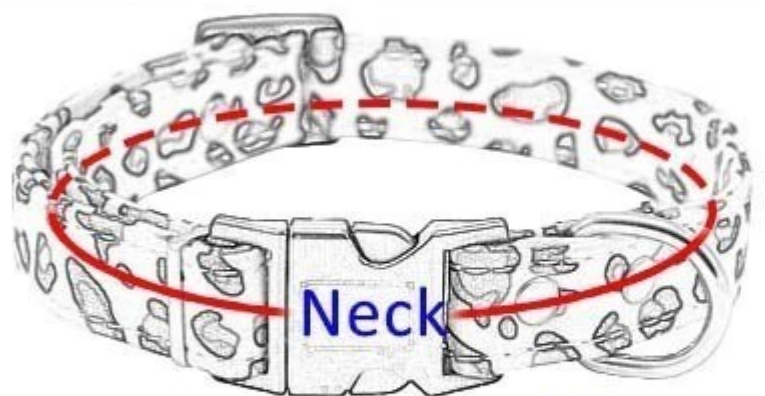

SIZE CHART

	WIDTH	NECK A-B
	1.5 CM \approx 5/8 inch	20 CM-27 CM \approx 7.9 inch-10.6 inch
	2.0 CM \approx 3/4 inch	25 CM-37 CM \approx 9.8 inch-14.6 inch
	2.0 CM \approx 3/4 inch	30 CM-47 CM \approx 11.8 inch-18.5 inch
	2.0 CM \approx 3/4 inch	35 CM-57 CM \approx 13.8 inch-22.4 inch
	2.0 CM \approx 3/4 inch	40 CM-67 CM \approx 15.8 inch-26.4 inch

Measure the circumference of pet's Neck

Reserving the length of a finger !!!

There maybe 1-3cm difference because it's measured by hand, please understand.Thanks.