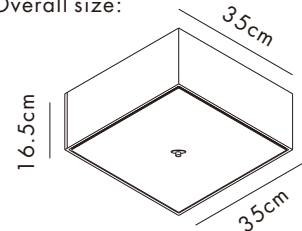

INSTRUCTION MANUAL

Drum CL

Drum CL 35 Square

Ceiling plate: 2xE27

Overall size:

Drum CL 30

Ceiling plate: 2xE27

Overall size:

Drum CL 50

Ceiling plate: 4xE27

Overall size:

Drum CL 70

Ceiling plate: 6xE27

Overall size: