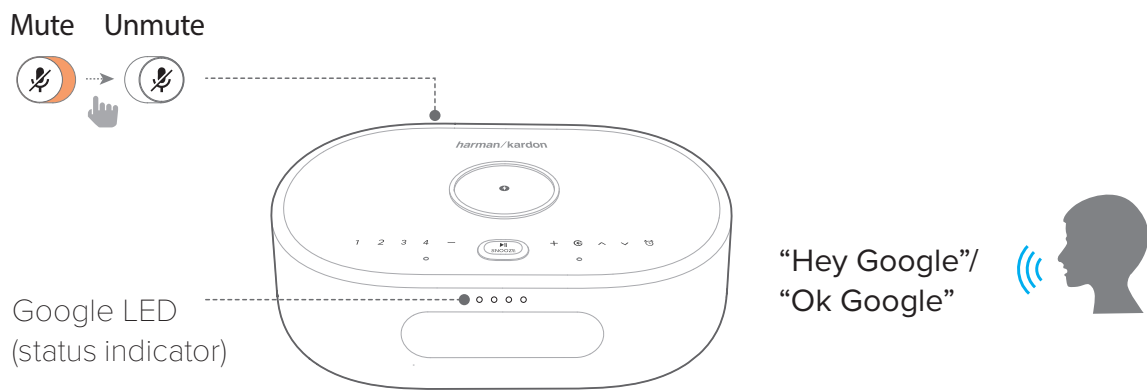

Bottom

Display information

	Bluetooth status indicator
	Wireless charging in progress
	Alarm set
	Alarm time displayed
	Wi-Fi signal strength
	Night Wi-Fi activated, Wi-Fi disconnected
	DAB signal strength
	DAB source selected
	Microphone mute

/ SETUP

Wi-Fi and DAB setup

On your smartphone or tablet, download the Google Home app and follow the app instructions to have the CITATION OASIS DAB join your home Wi-Fi network. Sign in with your Google account. If you do not have one, create a new one. After Wi-Fi setup, the CITATION OASIS DAB starts to sync clock time and scan DAB stations automatically.

NOTE:

- On your Android device, enable Bluetooth and the location service; on your iOS device, enable Bluetooth.
- The Night Wi-Fi function is disabled before Wi-Fi setup.

/ PLAY

4.1 DAB

	Press repeatedly to select the DAB mode.
	Press briefly: Select a DAB station. Press and hold (>3s): Fast search for a station.
1, 2, 3, 4	During playback, press and hold (> 3s) to store current station as a preset. Press 1 / 2 / 3 / 4 to play the preset station.
	Press briefly: Turn on/off the DAB radio. Press and hold (> 5s): Restart DAB station scanning.

4.2 Google Assistant

Set and manage your alarms

Desired Action	Voice Command (Say “Ok Google” or “Hey Google”, then...)
Set new alarm	“Set alarm for 6am tomorrow”
Set alarm with name	“Set an alarm for 7 am called Medicine”
Set recurring alarm	“Set alarm for 7am every day of the week”
Ask about existing alarm	“When is my alarm set for?”
Ask about all alarms	“What alarms are set?”
Cancel an existing alarm	“Cancel my alarm”