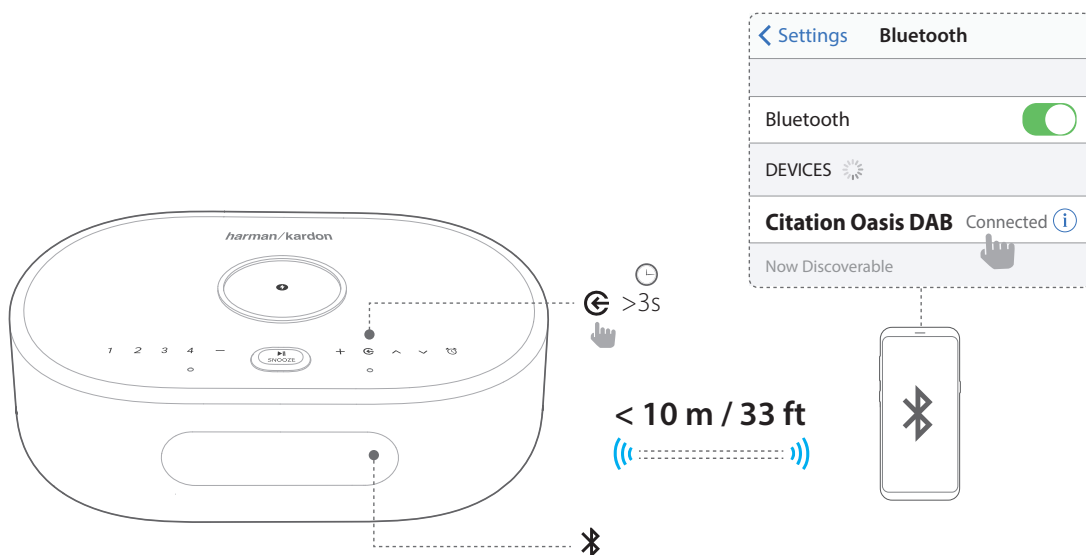

4.6 Bluetooth

1. Press repeatedly to select the Bluetooth source.
2. Press and hold (> 3s) to enter the Bluetooth pairing mode.
3. On the Bluetooth device, enable Bluetooth and search for “Citation OASIS DAB”.

After successful connection, start audio playback on your Bluetooth device.