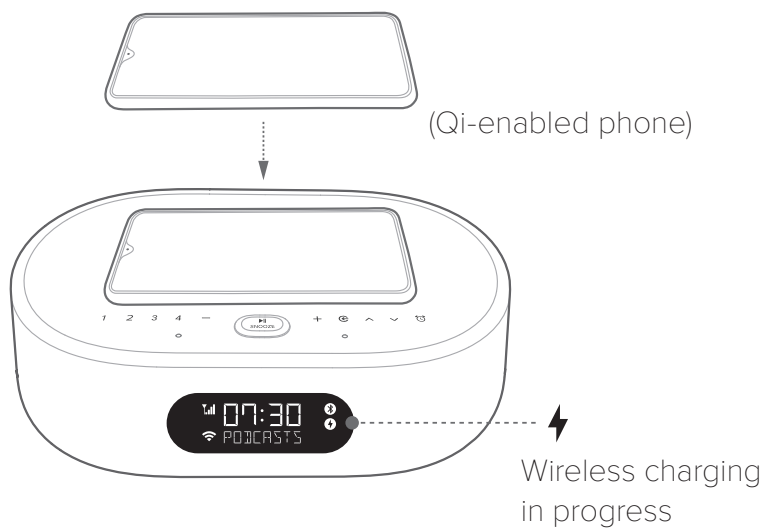

3

1. Citation OASIS DAB x1
2. Regional power cord (varies depending on country) x1
3. DAB antenna x1

Front

	Source selector
	Select a DAB station
	Check alarm time
1, 2, 3, 4	DAB presets
- / +	Volume down/up
 SNOOZE	Press briefly: Snooze alarm for 10 minutes; pause or resume playback Press and hold (> 5s): Start DAB station scanning
	Wireless charging pad