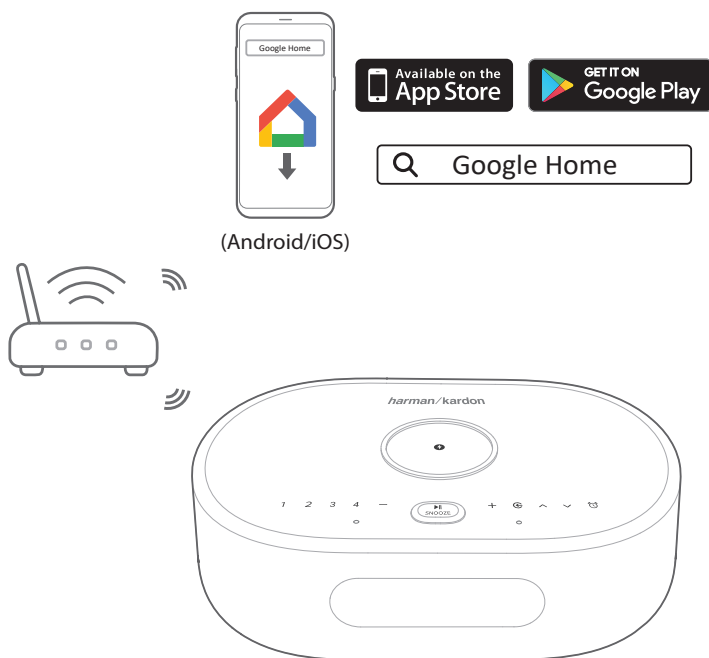

Back

POWER	Power cable connector
SERVICE	Service only
AUX	3.5 mm audio input connector for external devices
DAB	DAB antenna connector
	<p>Night Wi-Fi</p> <p> : Wi-Fi on (00:00 - 24:00)</p> <p> : Wi-Fi is switched off automatically from 00:00 to 06:00.</p> <p>To change the time duration, go to the Night mode settings in Google Home app.</p>
	Display brightness selector
	Microphone Mute / Unmute
USB ⚡	Type A USB connector for charging

Bottom

Display information

	Bluetooth status indicator
	Wireless charging in progress
	Alarm set
	Alarm time displayed
	Wi-Fi signal strength
	Night Wi-Fi activated, Wi-Fi disconnected
	DAB signal strength
	DAB source selected
	Microphone mute

/ SETUP

Wi-Fi and DAB setup

On your smartphone or tablet, download the Google Home app and follow the app instructions to have the CITATION OASIS DAB join your home Wi-Fi network. Sign in with your Google account. If you do not have one, create a new one. After Wi-Fi setup, the CITATION OASIS DAB starts to sync clock time and scan DAB stations automatically.

NOTE:

- On your Android device, enable Bluetooth and the location service; on your iOS device, enable Bluetooth.
- The Night Wi-Fi function is disabled before Wi-Fi setup.

/ PLAY

4.1 DAB

	Press repeatedly to select the DAB mode.
	Press briefly: Select a DAB station. Press and hold (>3s): Fast search for a station.
1, 2, 3, 4	During playback, press and hold (> 3s) to store current station as a preset. Press 1 / 2 / 3 / 4 to play the preset station.
	Press briefly: Turn on/off the DAB radio. Press and hold (> 5s): Restart DAB station scanning.