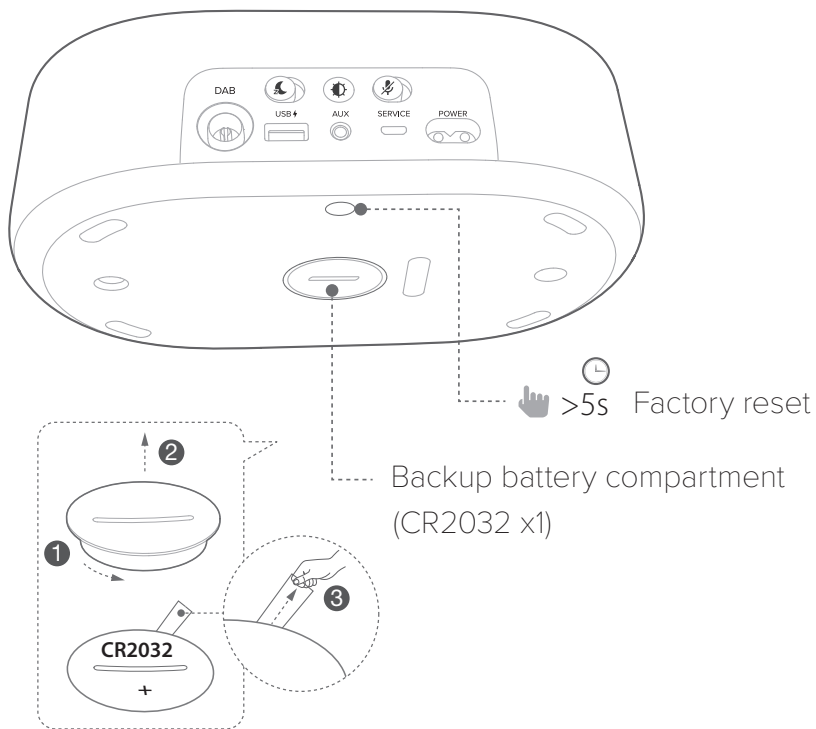

NOTES:

- The wireless charging may be interrupted by obstacles between the Qi-enabled device and the wireless charging pad, such as a metallic casing that covers the device.
- Phone cases may impact charging speed and performance. If your phone is not charging properly, remove the case during charging.

Back

POWER	Power cable connector
SERVICE	Service only
AUX	3.5 mm audio input connector for external devices
DAB	DAB antenna connector
	<p>Night Wi-Fi</p> <p> : Wi-Fi on (00:00 - 24:00)</p> <p> : Wi-Fi is switched off automatically from 00:00 to 06:00.</p> <p>To change the time duration, go to the Night mode settings in Google Home app.</p>
	Display brightness selector
	Microphone Mute / Unmute
USB ⚡	Type A USB connector for charging

Bottom

Display information

	Bluetooth status indicator
	Wireless charging in progress
	Alarm set
	Alarm time displayed
	Wi-Fi signal strength
	Night Wi-Fi activated, Wi-Fi disconnected
	DAB signal strength
	DAB source selected
	Microphone mute