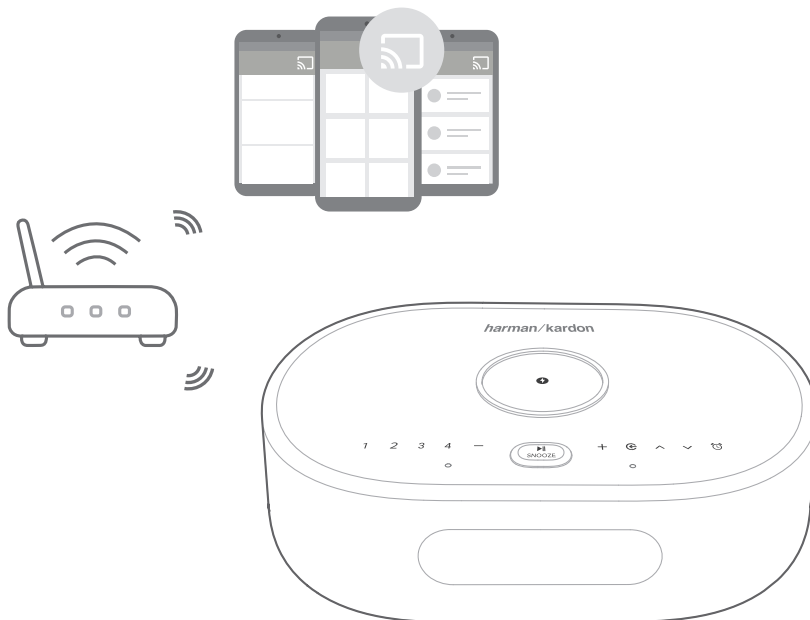

NOTE:

- The Sleep timer function is now available for Chromecast and Bluetooth music streaming. For DAB, AUX and AirPlay music streaming, this feature may be available in the future via automatic software updates.

4.3 Alarms

To snooze the alarm for 10 minutes, press  **SNOOZE (PLAY/PAUSE, SNOOZE)**.

To stop the alarm, press  (or  "STOP").

To check the alarms you have set, press  repeatedly.

4.4 Chromecast

Step 1: Open a Chromecast supported app.

* The Citation OASIS DAB can be included into a multi-room system with other products that support Chromecast. For more details please refer to the Google Home app.

4.5 AirPlay

1. On an iOS device, enter the Control Center.
2. Tap  to select “**Citation OASIS DAB**” as speaker.
3. Start audio streaming from an app.