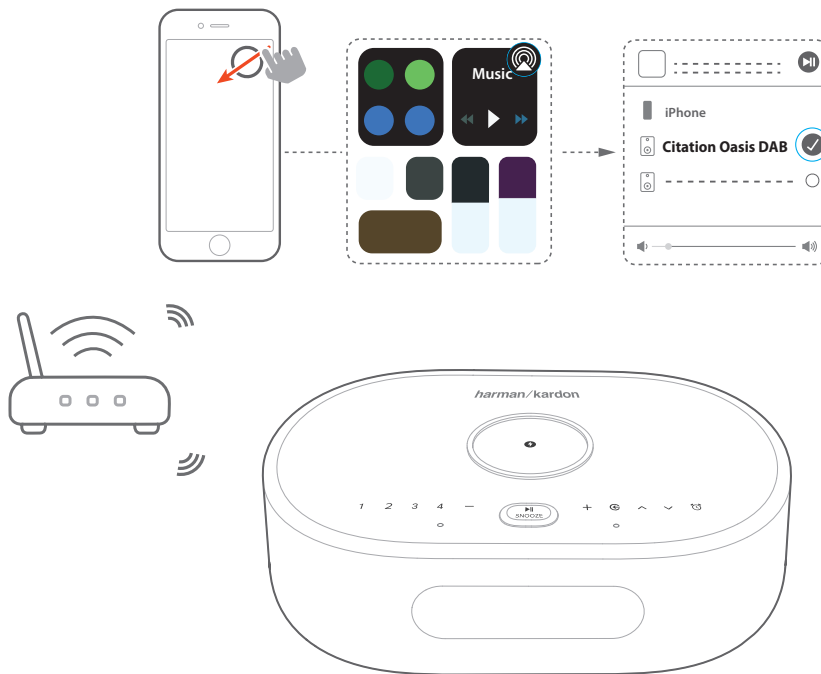

Step 2: Play Music.

Step 3: Tap the cast icon and select “Citation OASIS DAB”.

e.g.

Spotify

Pandora

TuneIn

Deezer

Google Play Music

* The Citation OASIS DAB can be included into a multi-room system with other products that support Chromecast. For more details please refer to the Google Home app.

4.5 AirPlay

1. On an iOS device, enter the Control Center.
2. Tap  to select “**Citation OASIS DAB**” as speaker.
3. Start audio streaming from an app.