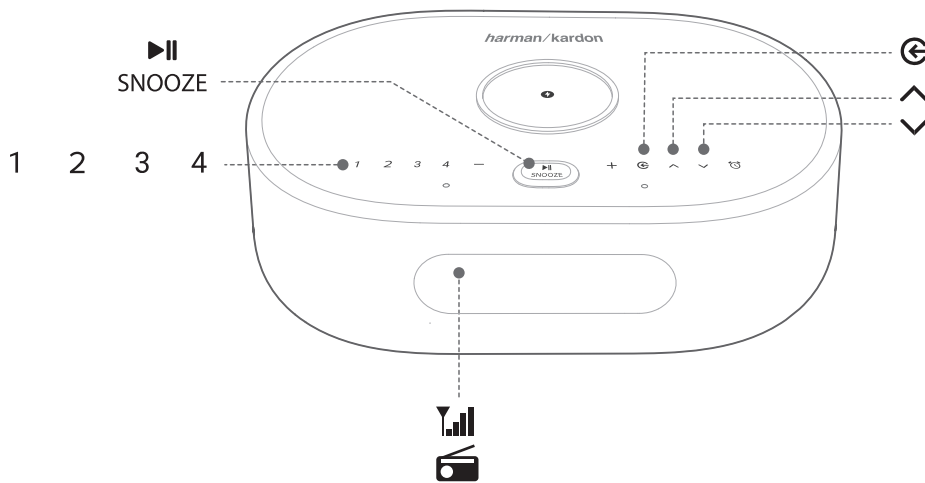

Bottom

Display information

	Bluetooth status indicator
	Wireless charging in progress
	Alarm set
	Alarm time displayed
	Wi-Fi signal strength
	Night Wi-Fi activated, Wi-Fi disconnected
	DAB signal strength
	DAB source selected
	Microphone mute

/ SETUP

Wi-Fi and DAB setup

On your smartphone or tablet, download the Google Home app and follow the app instructions to have the CITATION OASIS DAB join your home Wi-Fi network. Sign in with your Google account. If you do not have one, create a new one. After Wi-Fi setup, the CITATION OASIS DAB starts to sync clock time and scan DAB stations automatically.

NOTE:

- On your Android device, enable Bluetooth and the location service; on your iOS device, enable Bluetooth.
- The Night Wi-Fi function is disabled before Wi-Fi setup.

/ PLAY

4.1 DAB

	Press repeatedly to select the DAB mode.
	Press briefly: Select a DAB station. Press and hold (>3s): Fast search for a station.
1, 2, 3, 4	During playback, press and hold (> 3s) to store current station as a preset. Press 1 / 2 / 3 / 4 to play the preset station.
	Press briefly: Turn on/off the DAB radio. Press and hold (> 5s): Restart DAB station scanning.