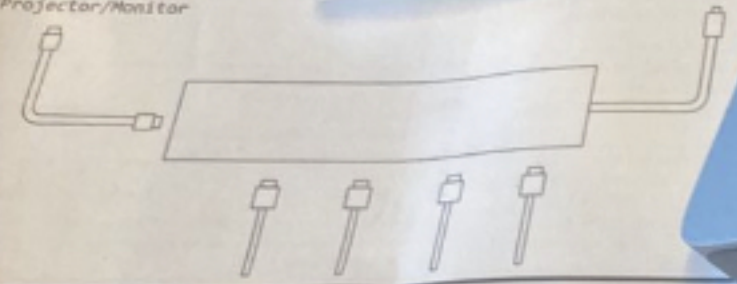

**Description:**

Docking station, which supports Mobile phone/  
tablet and laptop featuring the USB C "Display port 1.2"  
slot. Use it with your devices to enjoy your favorite local  
or online entertainment easily on your HDTV or projector  
in up to 4K(3840\*2160 P) HD display--movies, TV shows,  
music, video, audio, photo and more from browser etc.  
No more only oneself enjoy happiness by small screens  
and tiny speakers. Use it, so you can share the happiness  
with your family or friend together on your big HDTV or  
projector! Everything you love, now on your TV or  
projector. Alternatively, you can use this product as a  
Docking station for office work and study. Use it with  
mobile phone /tablet and laptop to connect more  
devices-- Mouse and keyboard, USB storage, HDM  
cable etc.. Not only for  
phone . Use it, you  
productivity tool ( )  
Everything you love

USB HUB / USB Cable Adapter  
Model: USH218A  
Importer: Nationale Handels  
Unie BV  
Address: Cyprusbaan 3, 2908 LT,  
Capelle Aan den IJssel,  
Netherlands  
Made in China

TV/Projector/Monitor

CE FCC