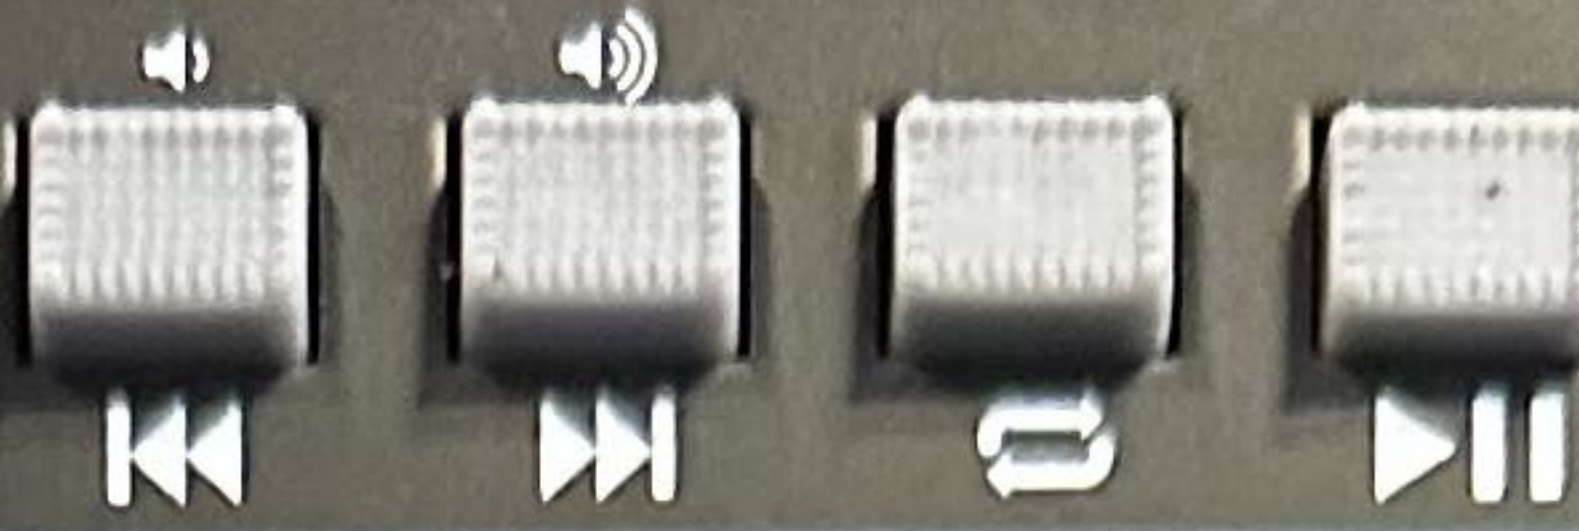

SD
CARD

USB

MODE

TWS
Long press

LEVEL

0 10

MIC IN

L R

0 10

LINE IN

ECHO

0 10

L/R

MIC PRIORITY

ON OFF

TREBLE

-12 +12

BASS

-12 +12

0 10

MASTER POWER

CLIP

Charge indicator

Battery Capacity

CALIBER

HPA 605BT

12" 2 way Active PA Bluetooth® trolley Speaker with built-in battery

TRANSMISSION : Bluetooth®: Freq range: 2402-2480 Mhz / Max e.r.p: <100mW/20dBm
Wireless mic 1: Freq range: 864.9 Mhz / Max e.r.p: <10mW/10dBm
Wireless mic 2: Freq range: 863.0 MHz / Max e.r.p: <10mW/10dBm