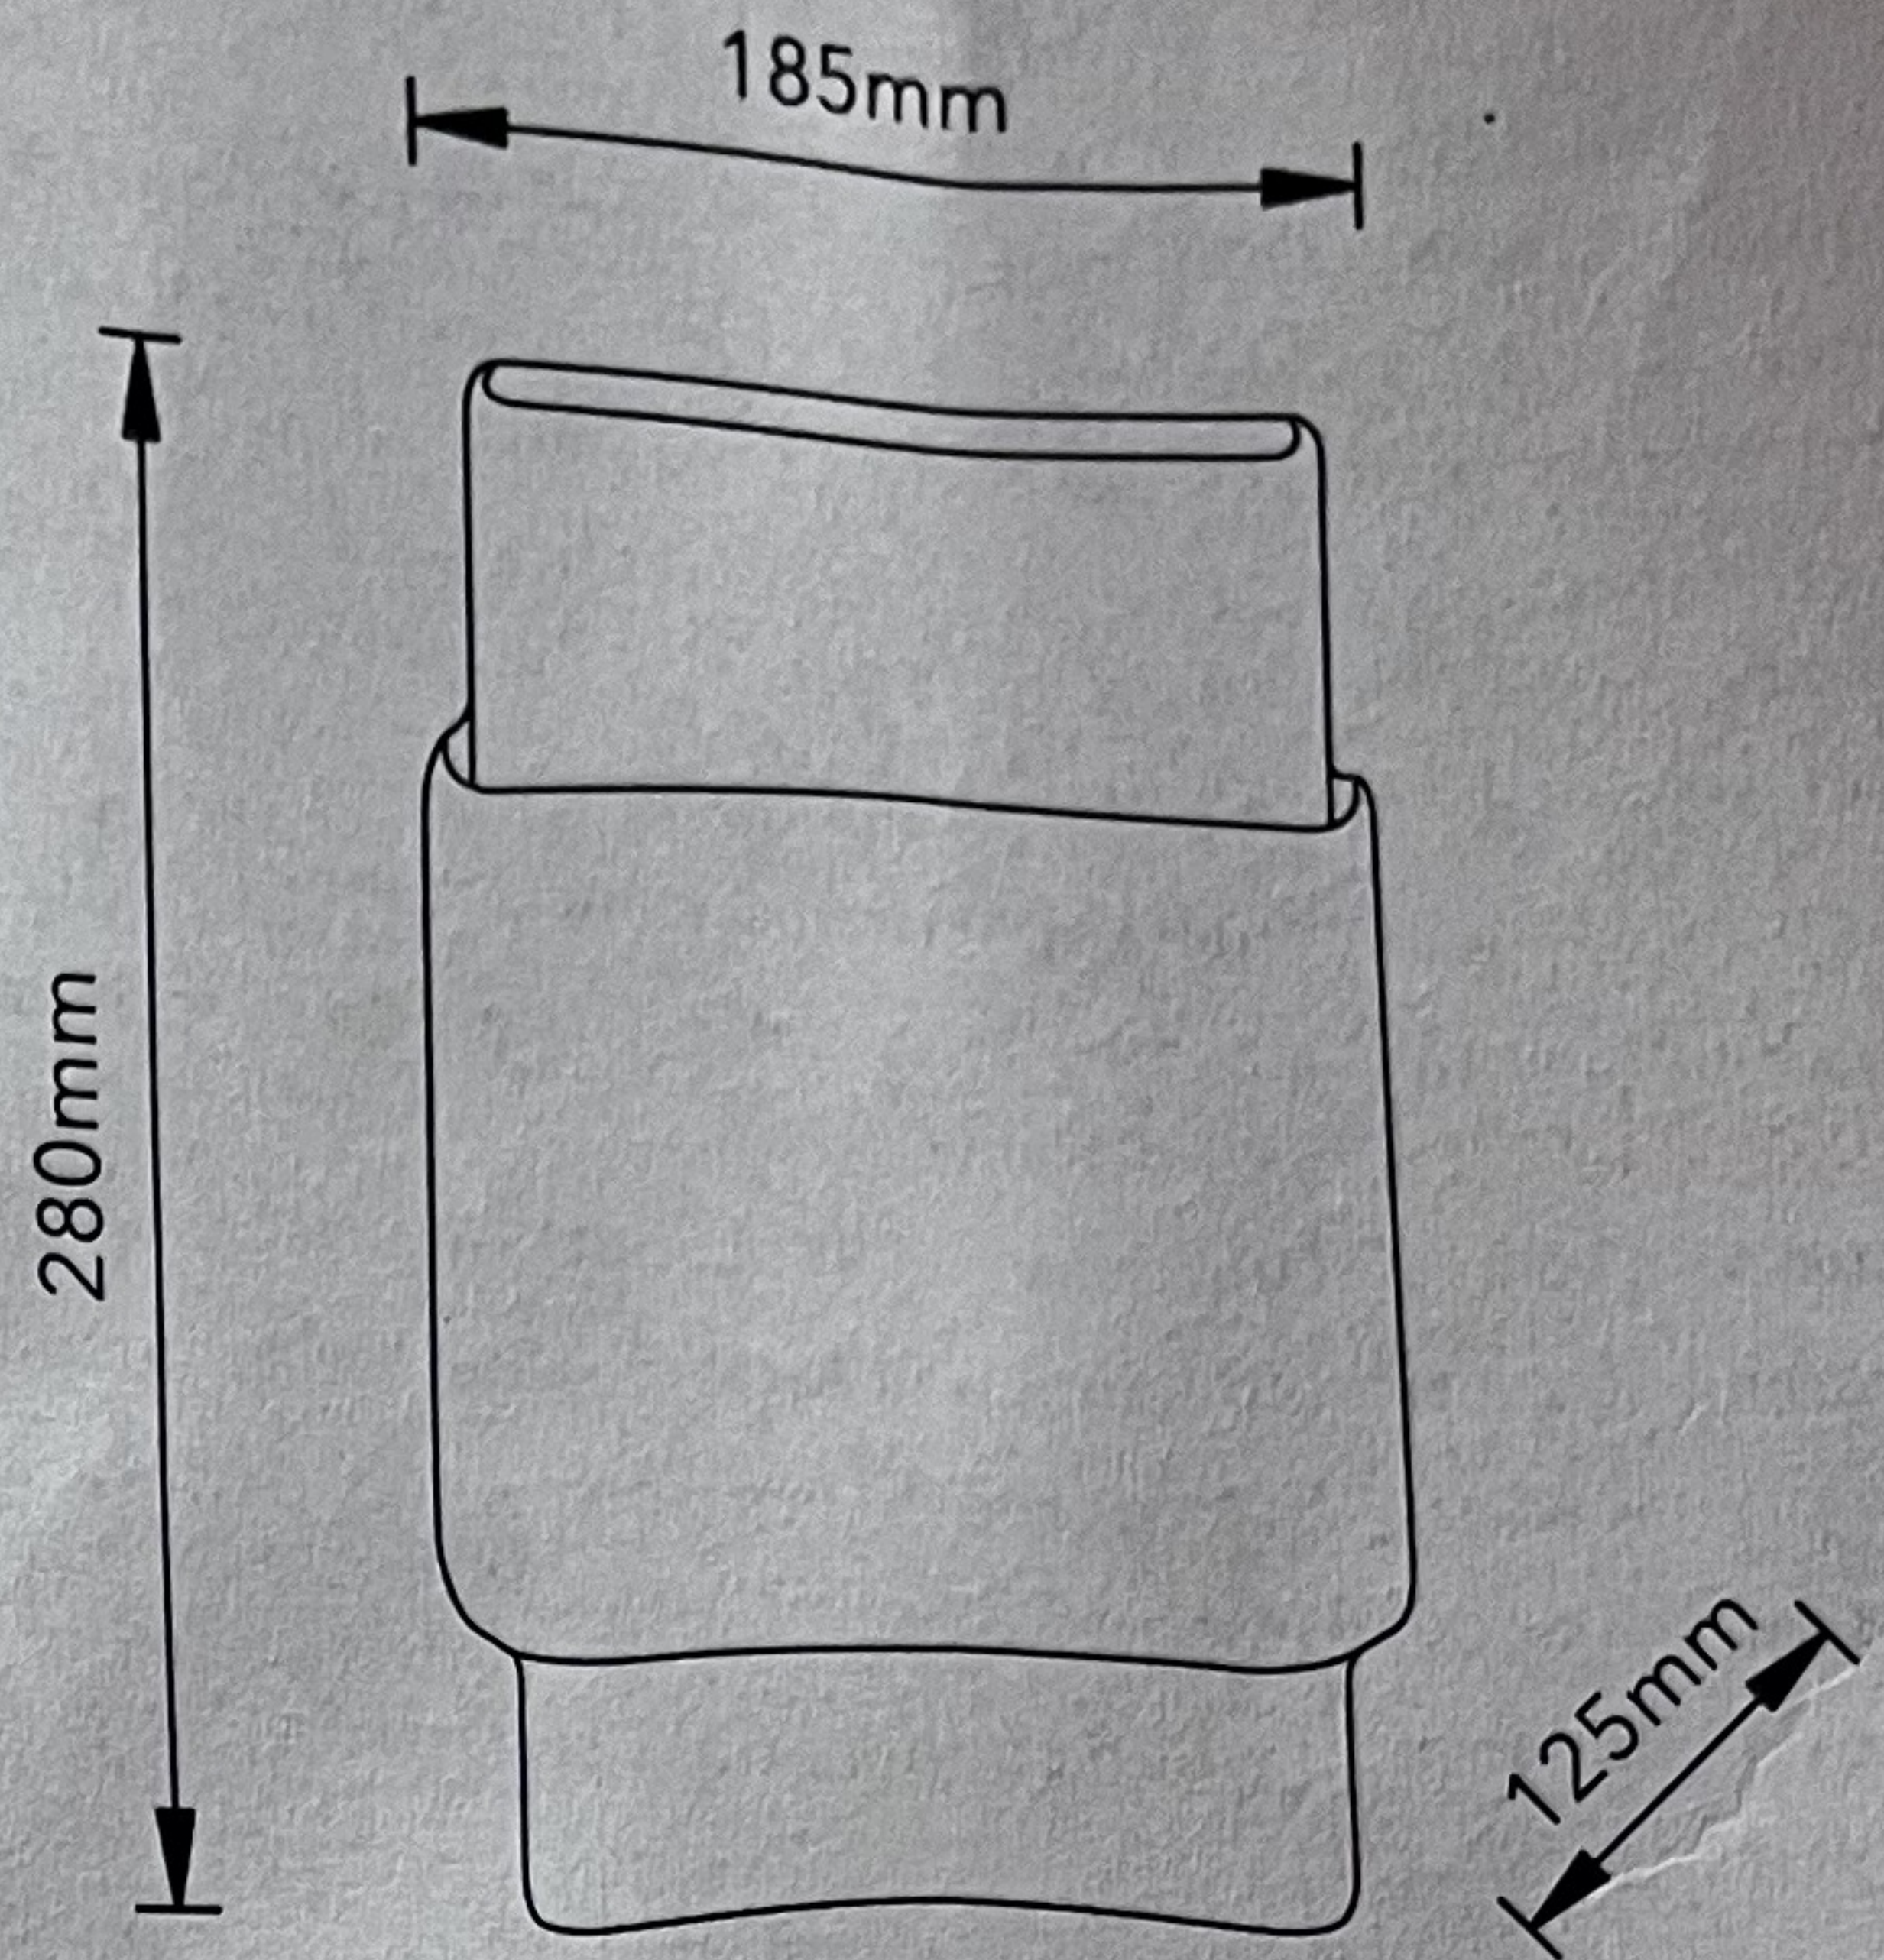

Mounting Instruction

Anita Le Grelle - Pierre Wall Lamp

B4022004

Luminary specs
TYPE Wall Lamp
MATERIAL Stoneware
COLOR Beige
SWITCH None

Bulb type
LED E14
Max. 5W

L18,5 x W12,5 H28 cm
L7 1/4 x W4 7/8 H11 inch

Class II

Supplied

- ° 2 hooks
- ° 2 pluggen

① Drill 2 holes (8mm) in the wall

②

220-240V
50-60HZ