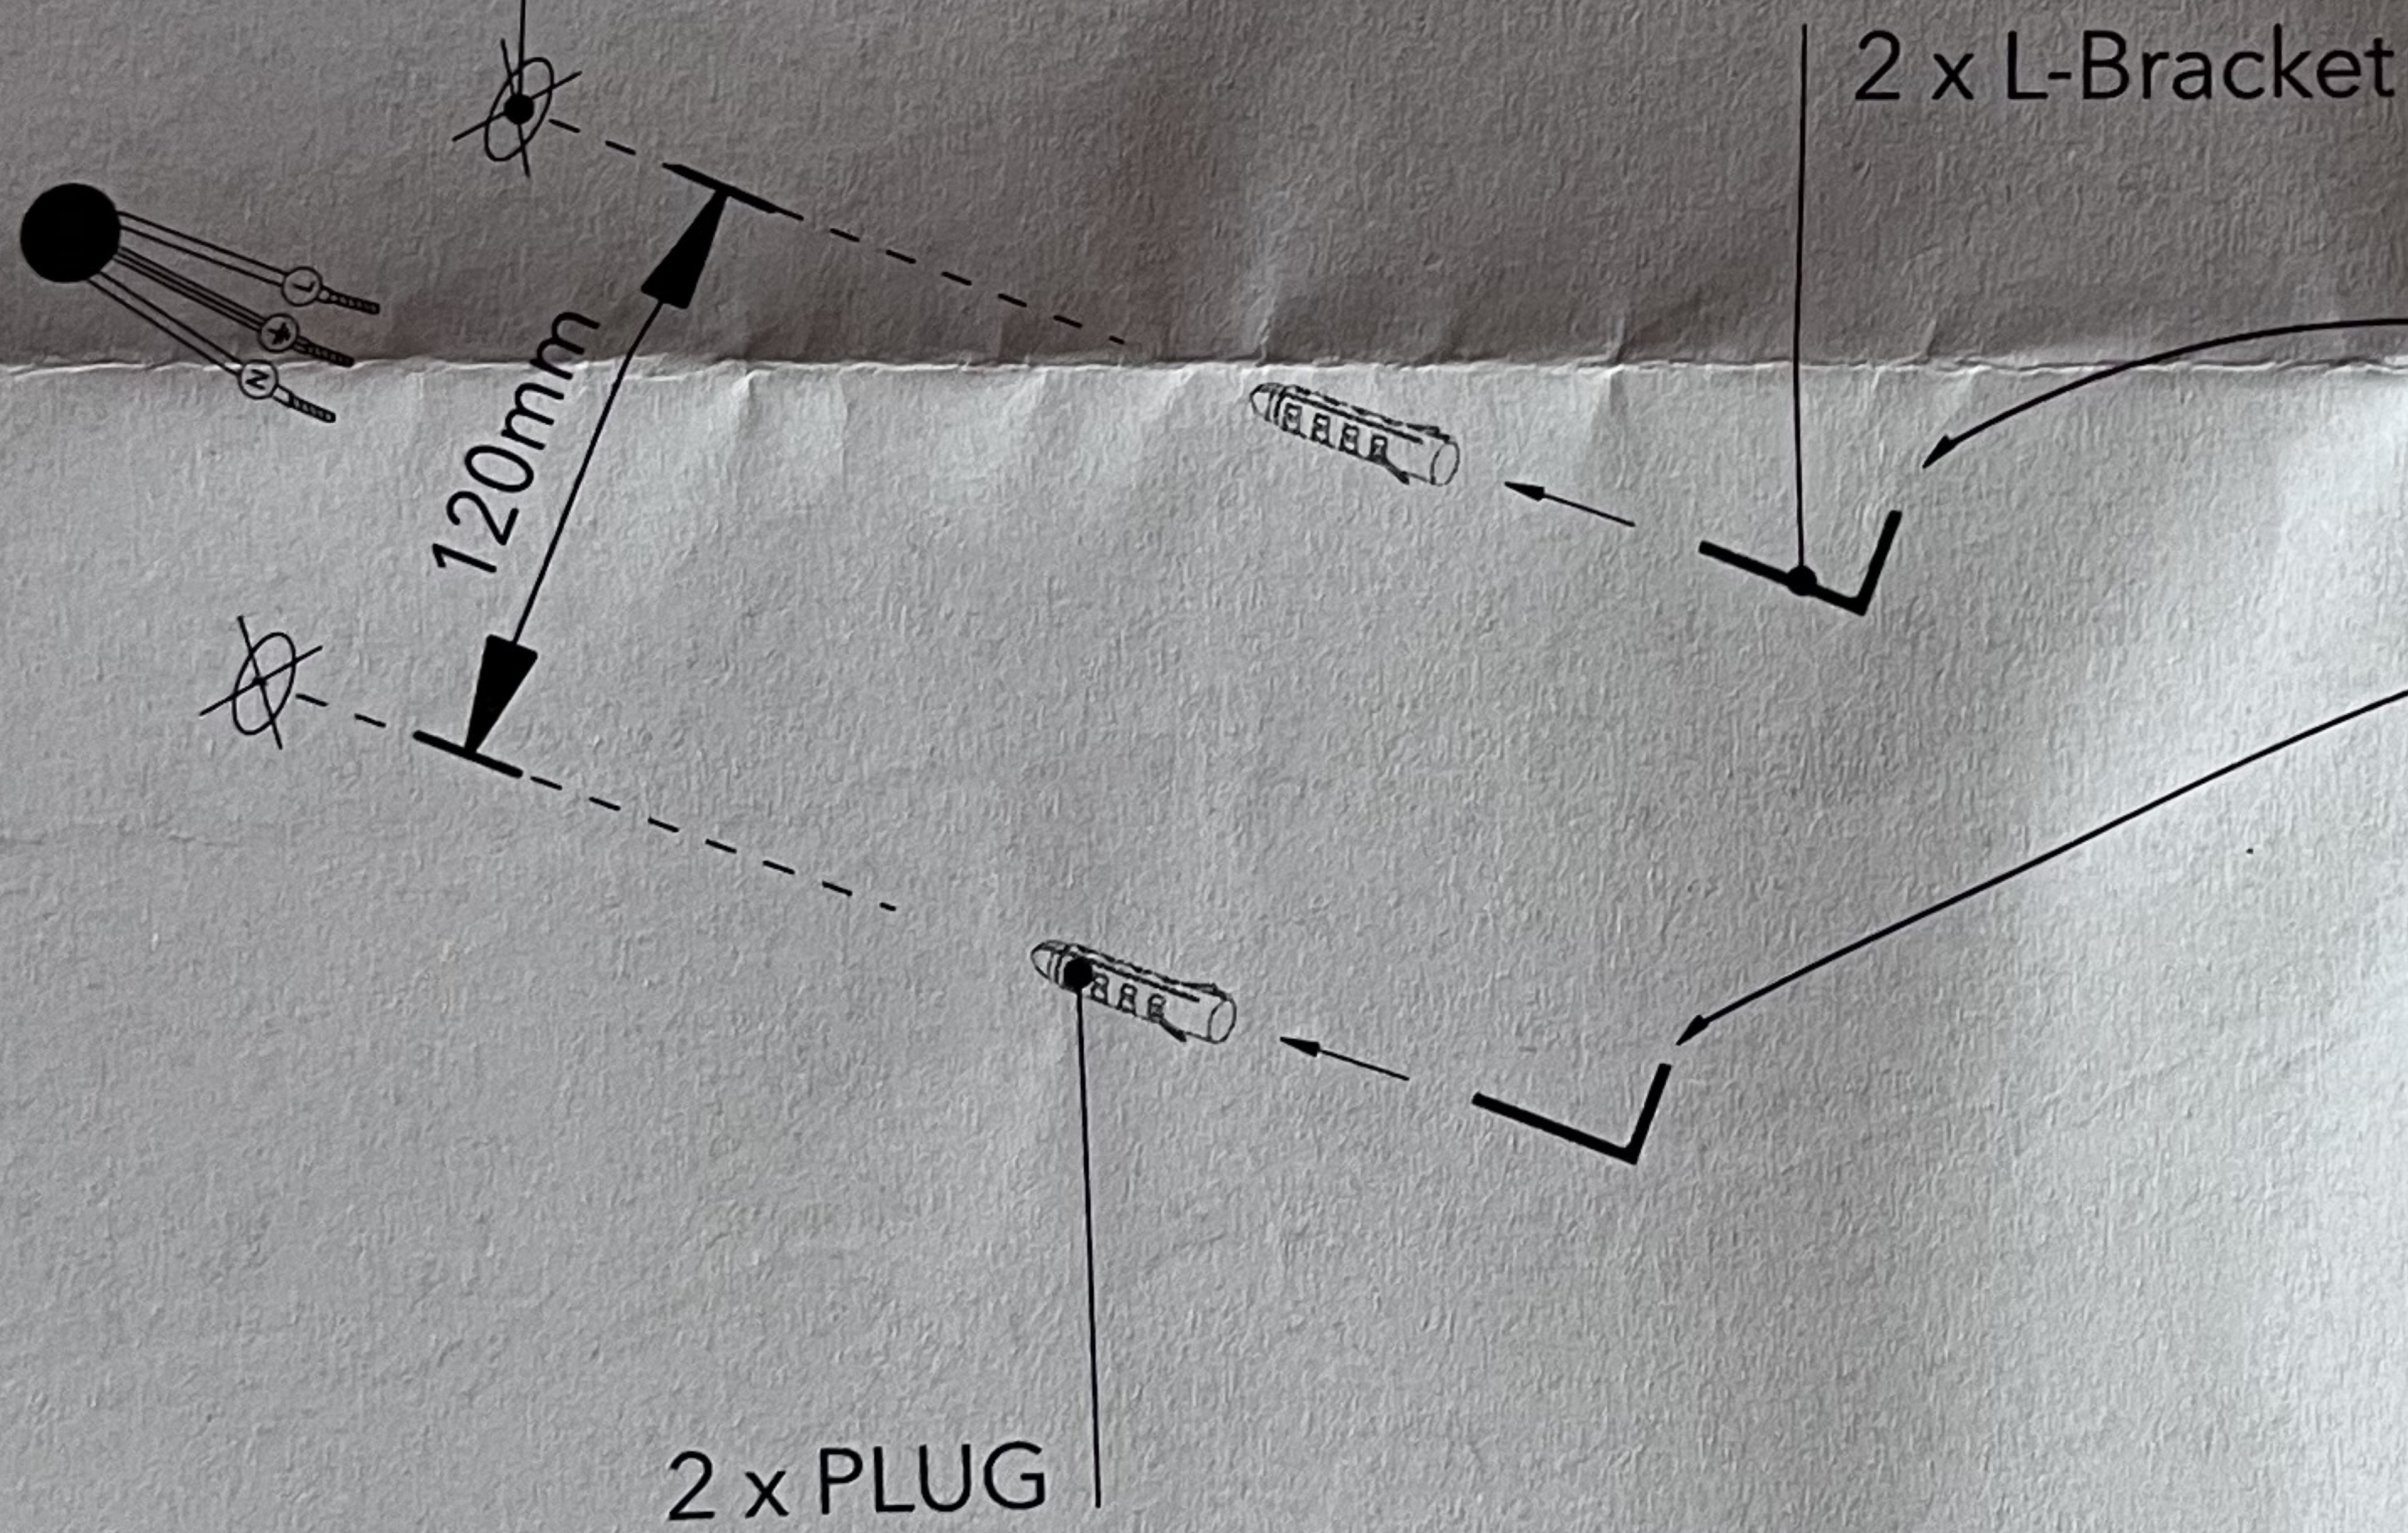

Mounting Instruction

Anita Le Grelle - Pierre Wall Lamp

B4022004

Luminary specs
TYPE Wall Lamp
MATERIAL Stoneware
COLOR Beige
SWITCH None

Bulb type
LED E14
Max. 5W

L18,5 x W12,5 H28 cm
L7 1/4 x W4 7/8 H11 inch

Class II

Supplied

- ° 2 hooks
- ° 2 pluggen

① Drill 2 holes (8mm) in the wall

②

220-240V
50-60HZ