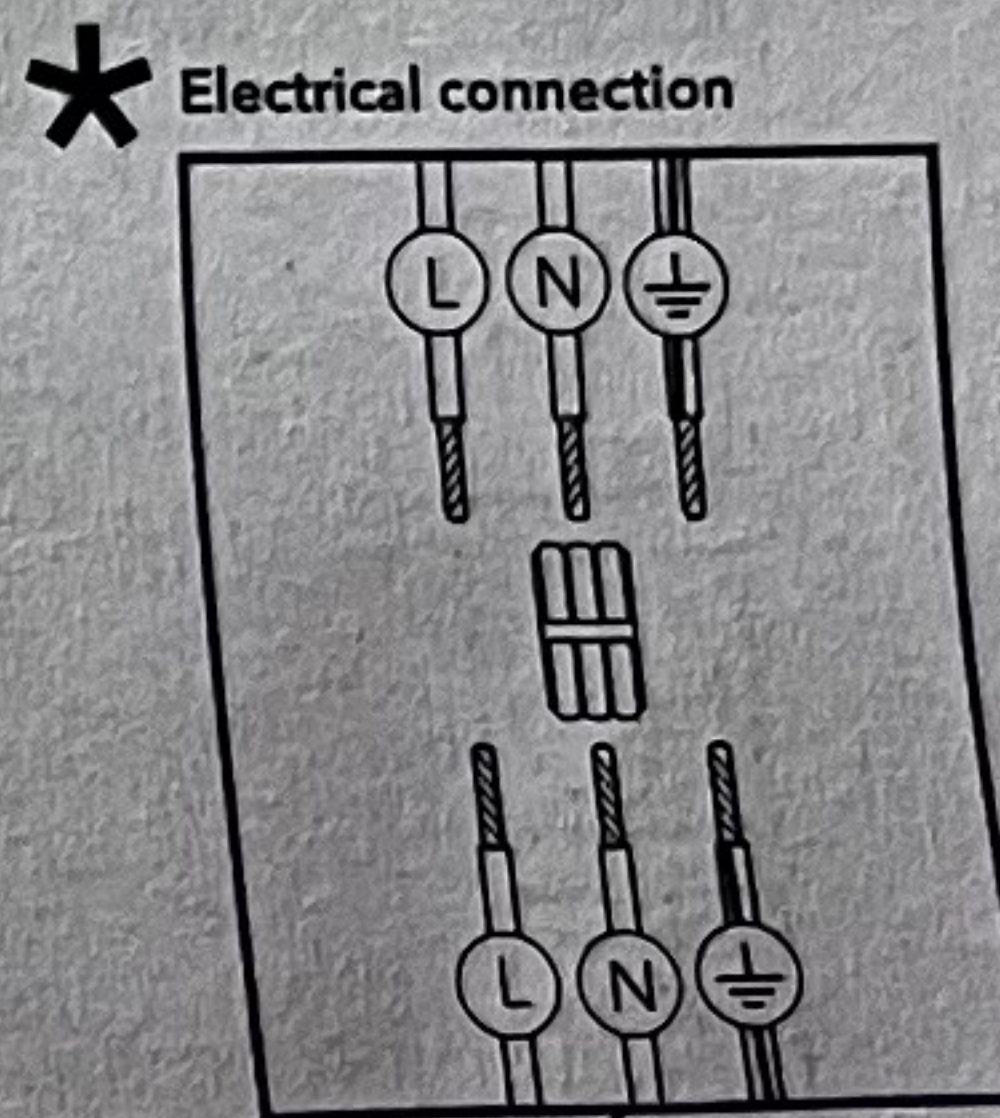

① Drill 2 holes (8mm) in the wall

②