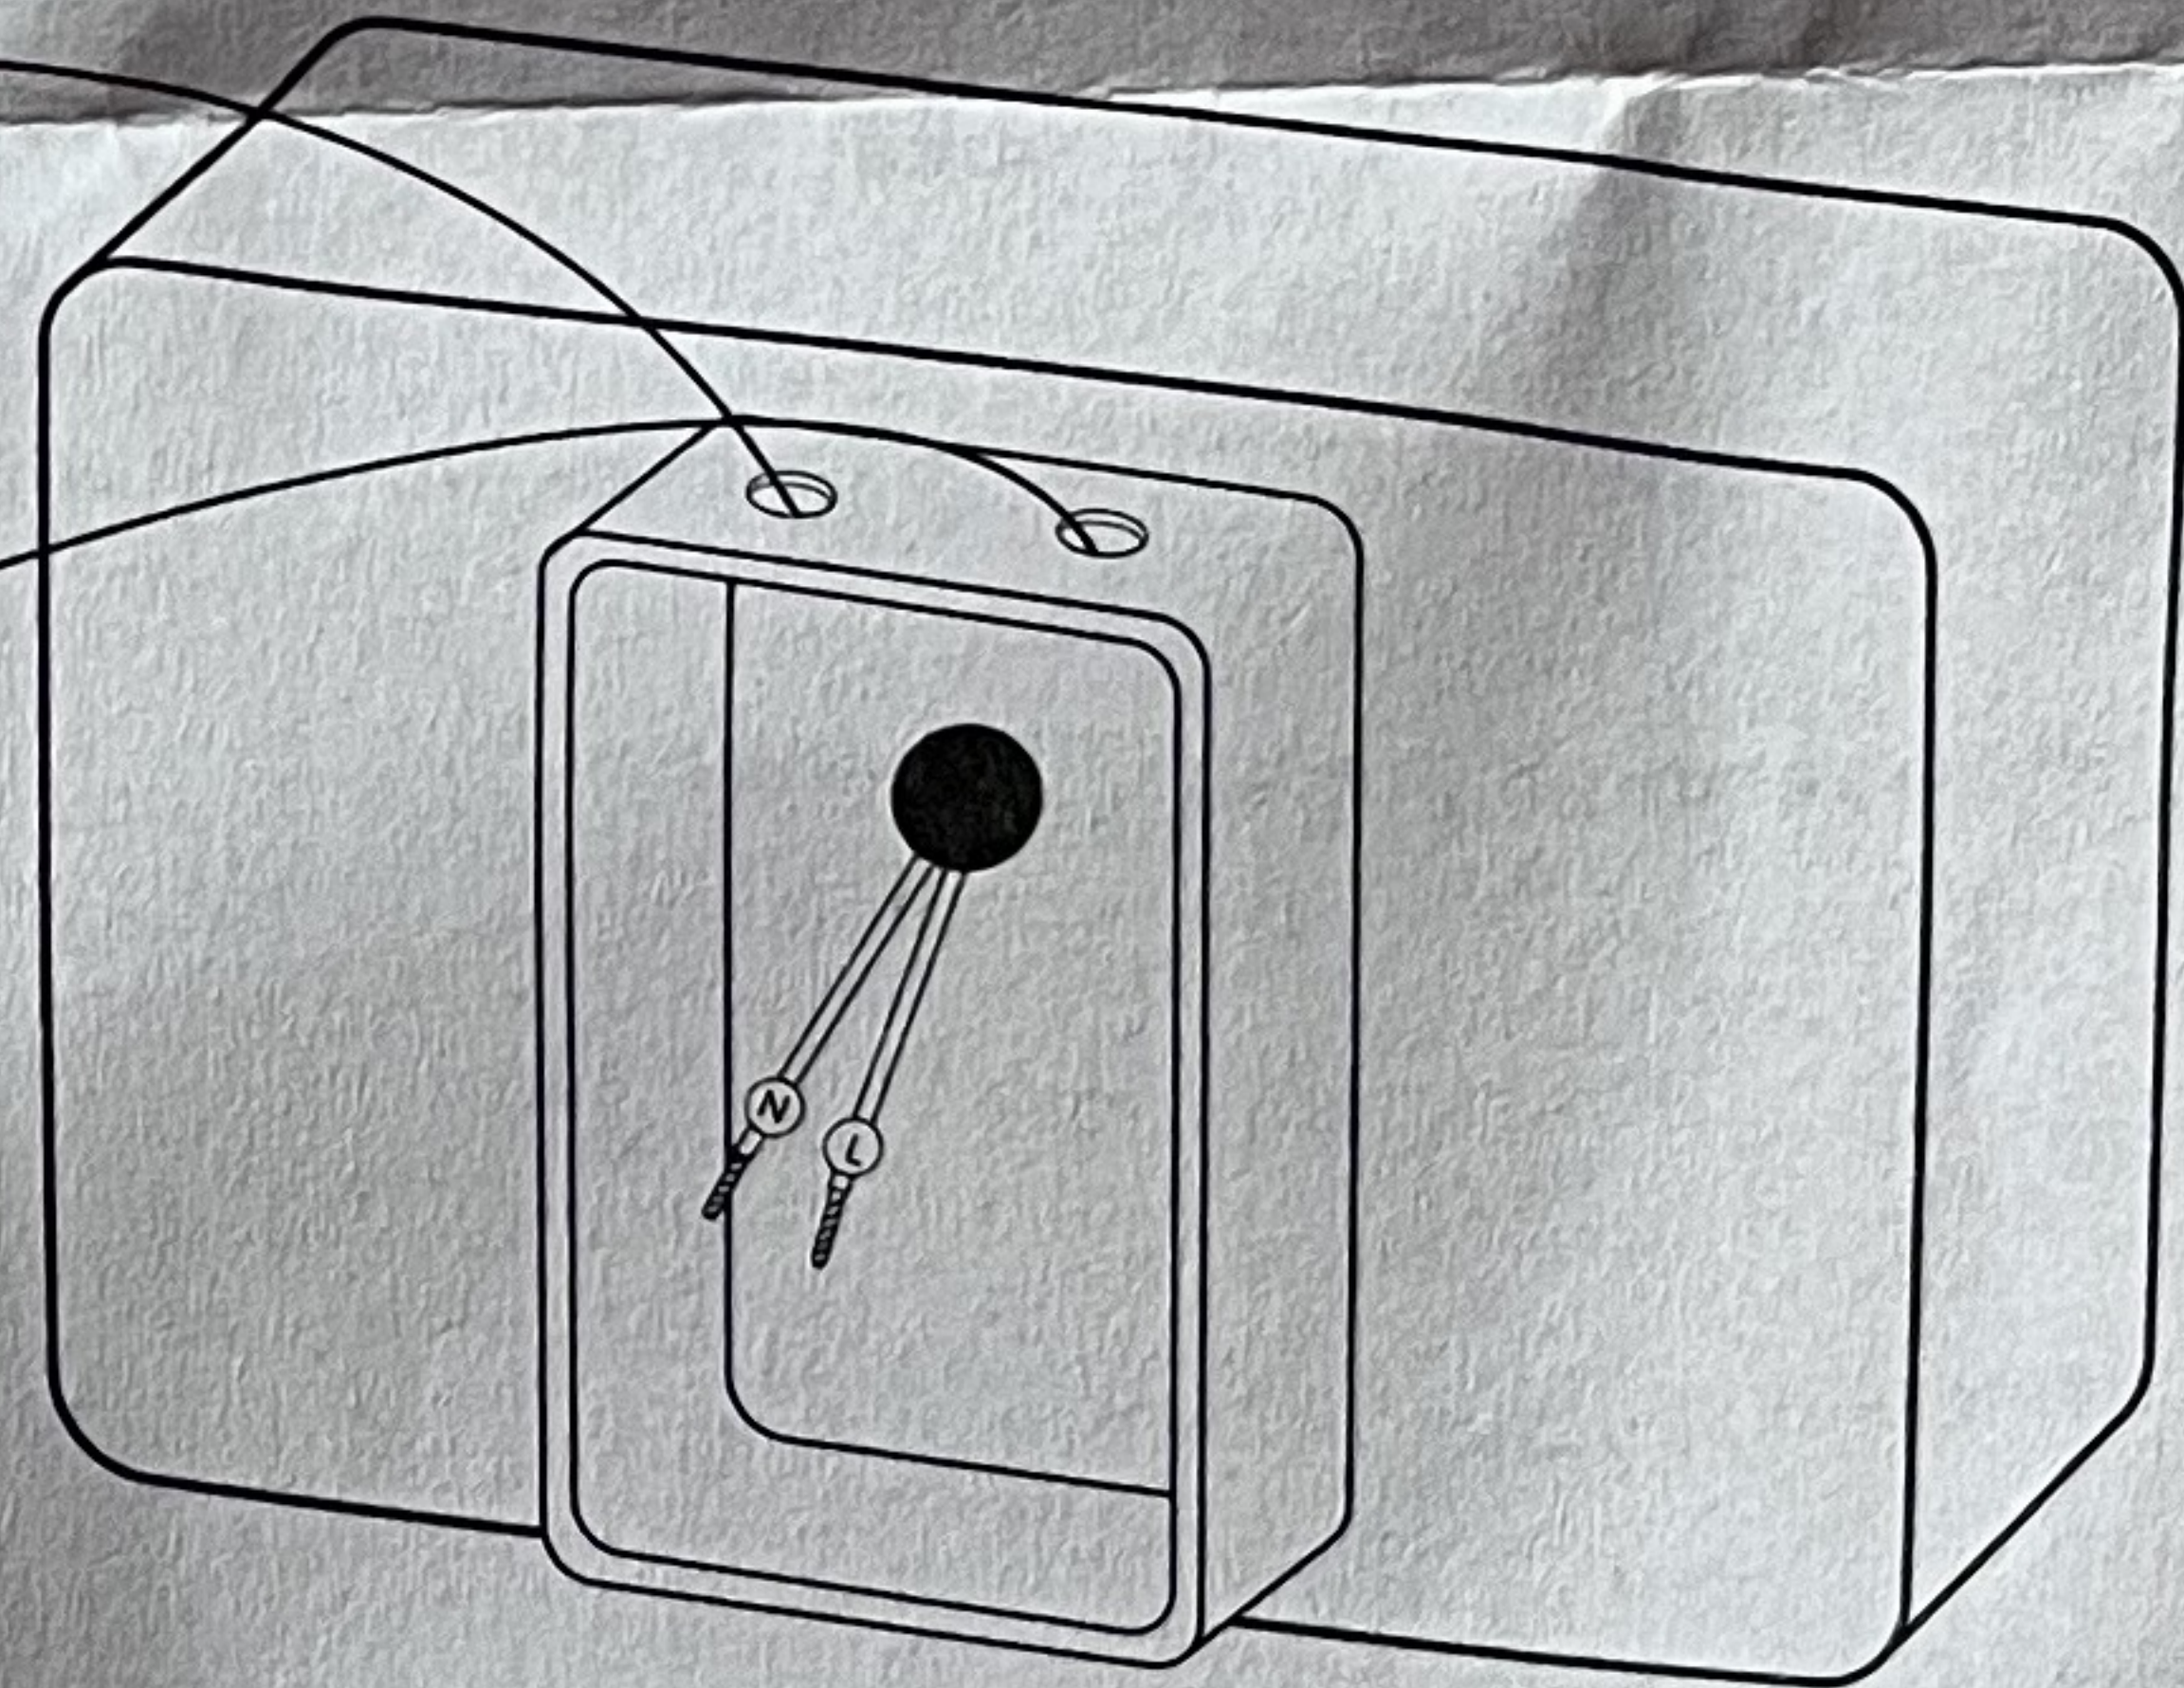

Mounting Instruction

Anita Le Grelle - Pierre Wall Lamp

B4022004

Luminary specs
TYPE Wall Lamp
MATERIAL Stoneware
COLOR Beige
SWITCH None

Bulb type
LED E14
Max. 5W

L18,5 x W12,5 H28 cm
L7 1/4 x W4 7/8 H11 inch

Class II

Supplied

- ° 2 hooks
- ° 2 pluggen

① Drill 2 holes (8mm) in the wall

②

220-240V
50-60HZ