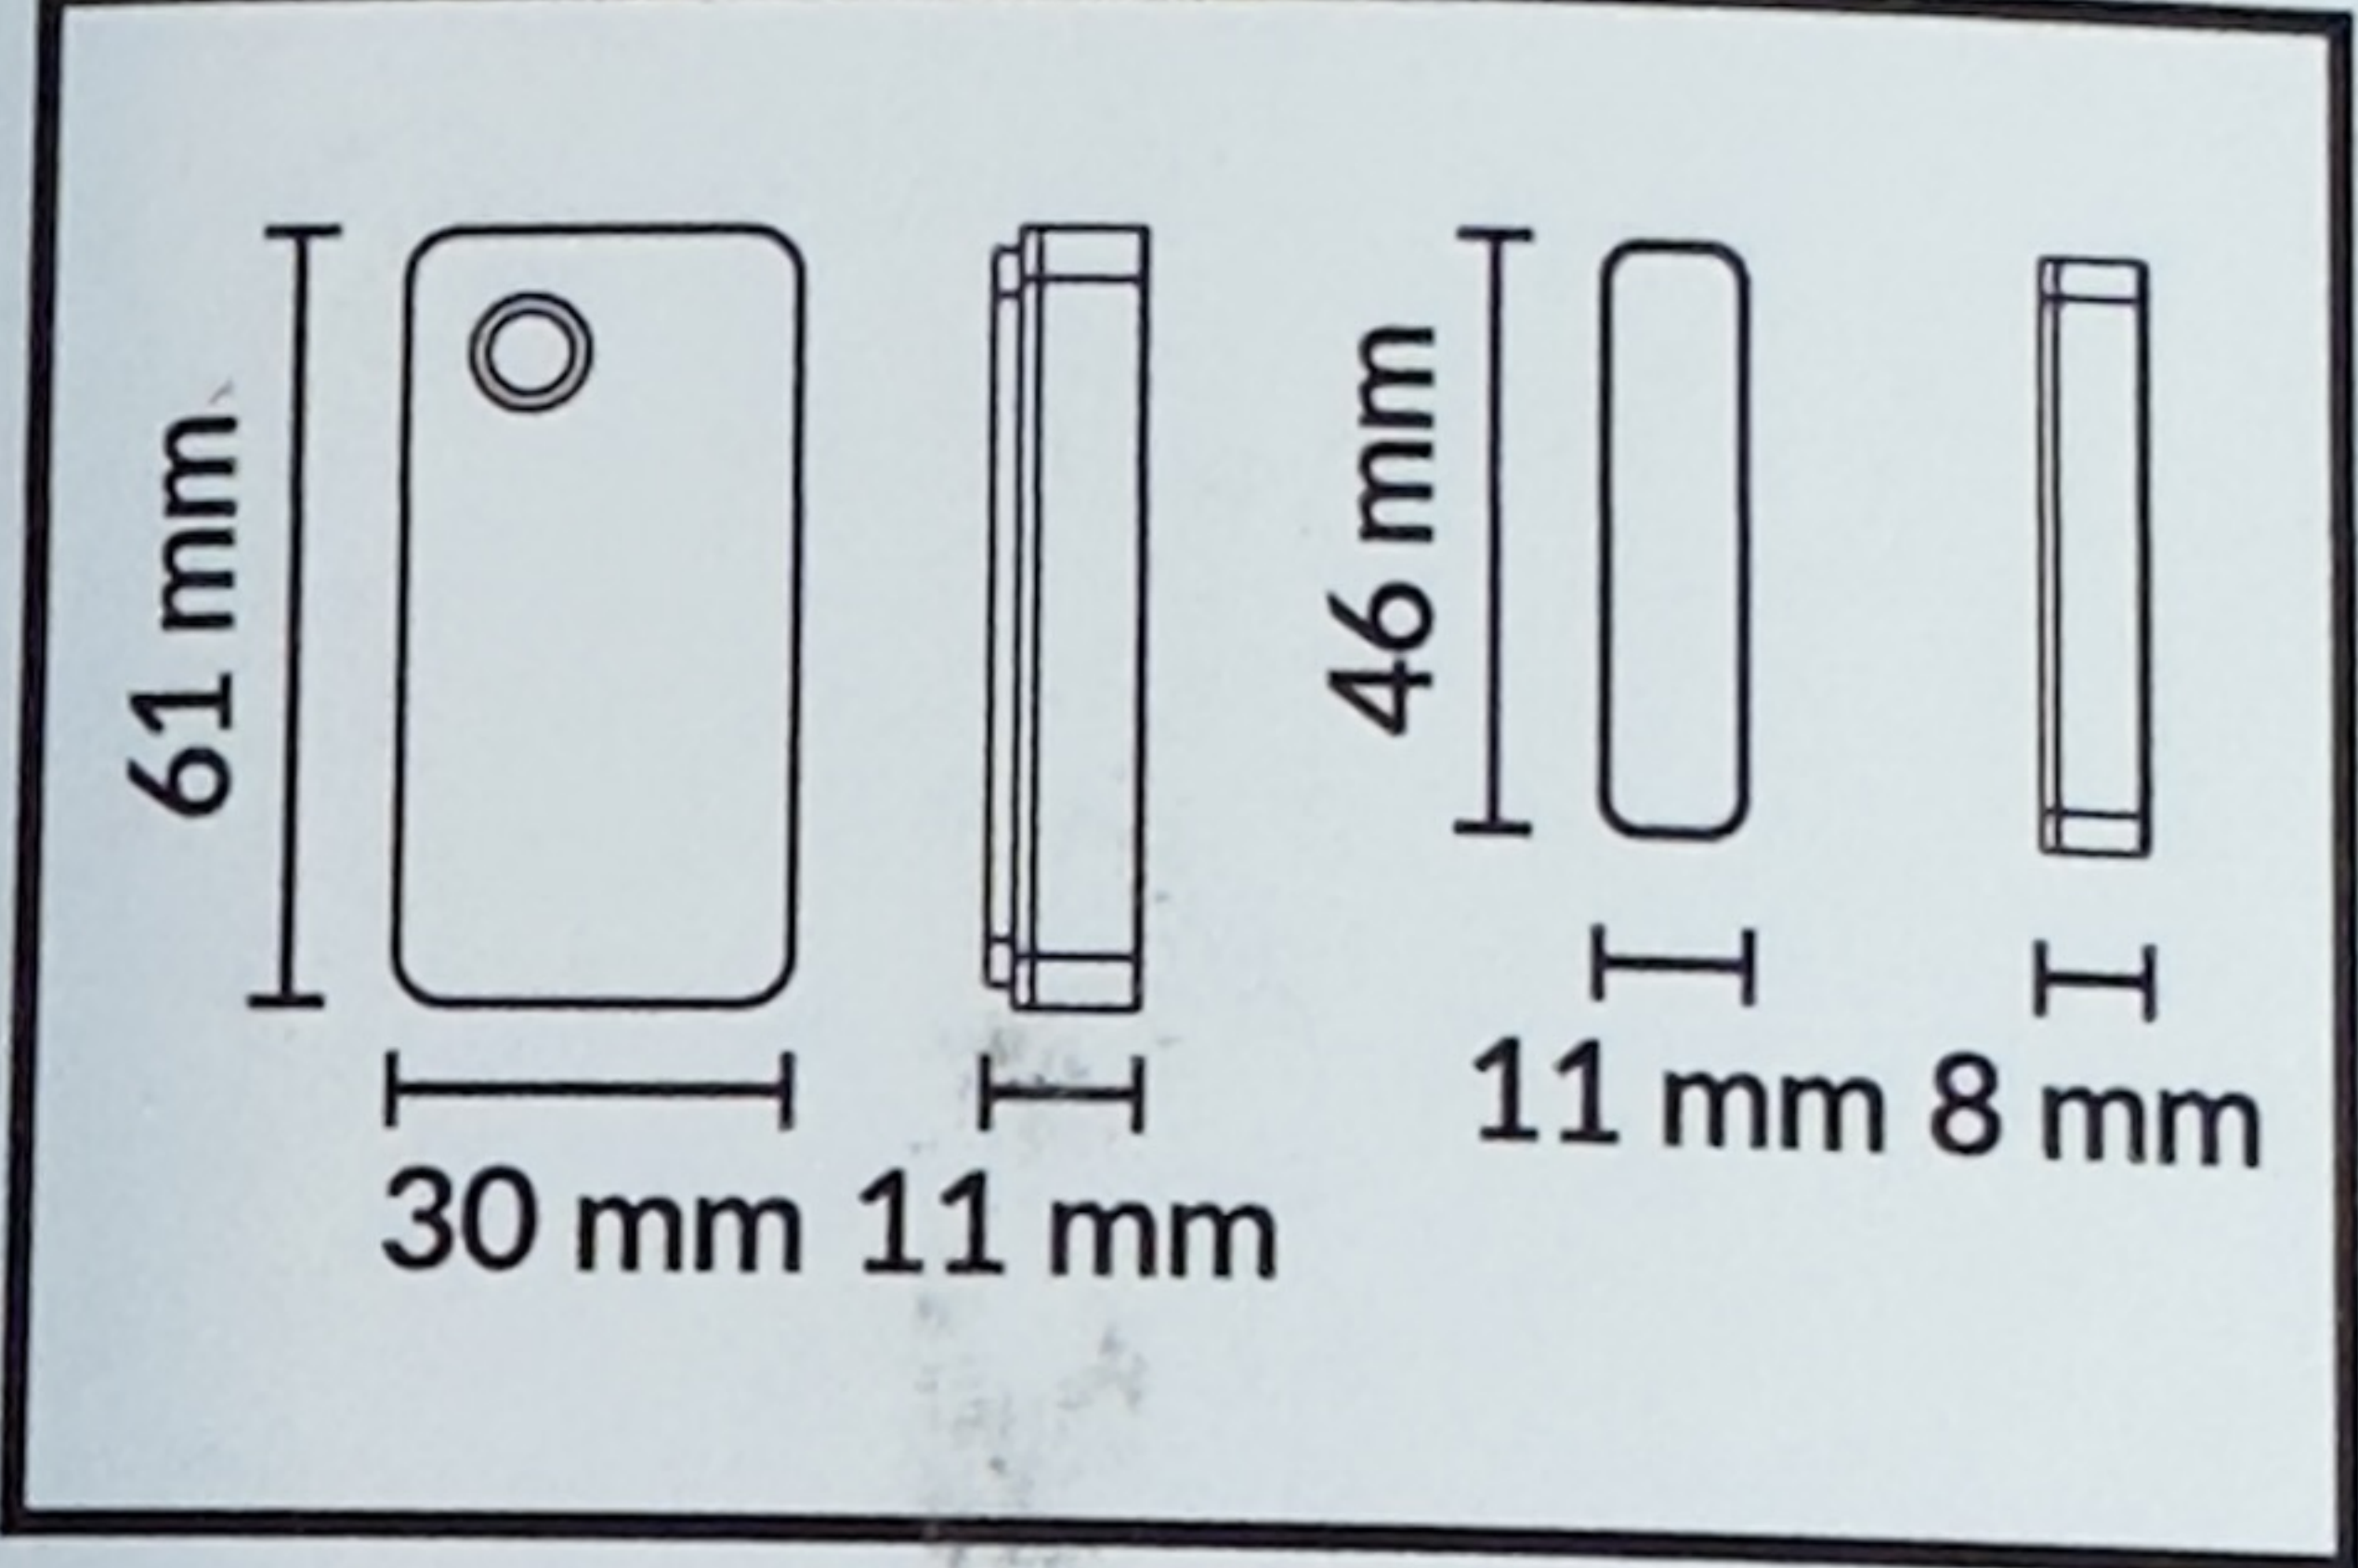

MS601/z1
Magnetic ON/ OFF Sensor
3V CR2032 Battery

Management Standards Certification

ISO 14001 | **ISO 14064-1**

OHSAS 18001 | **ISO 9001**

IECQ QC080000 | **SA8000**

www.megaman.cc

406330

4 892657 094534 >